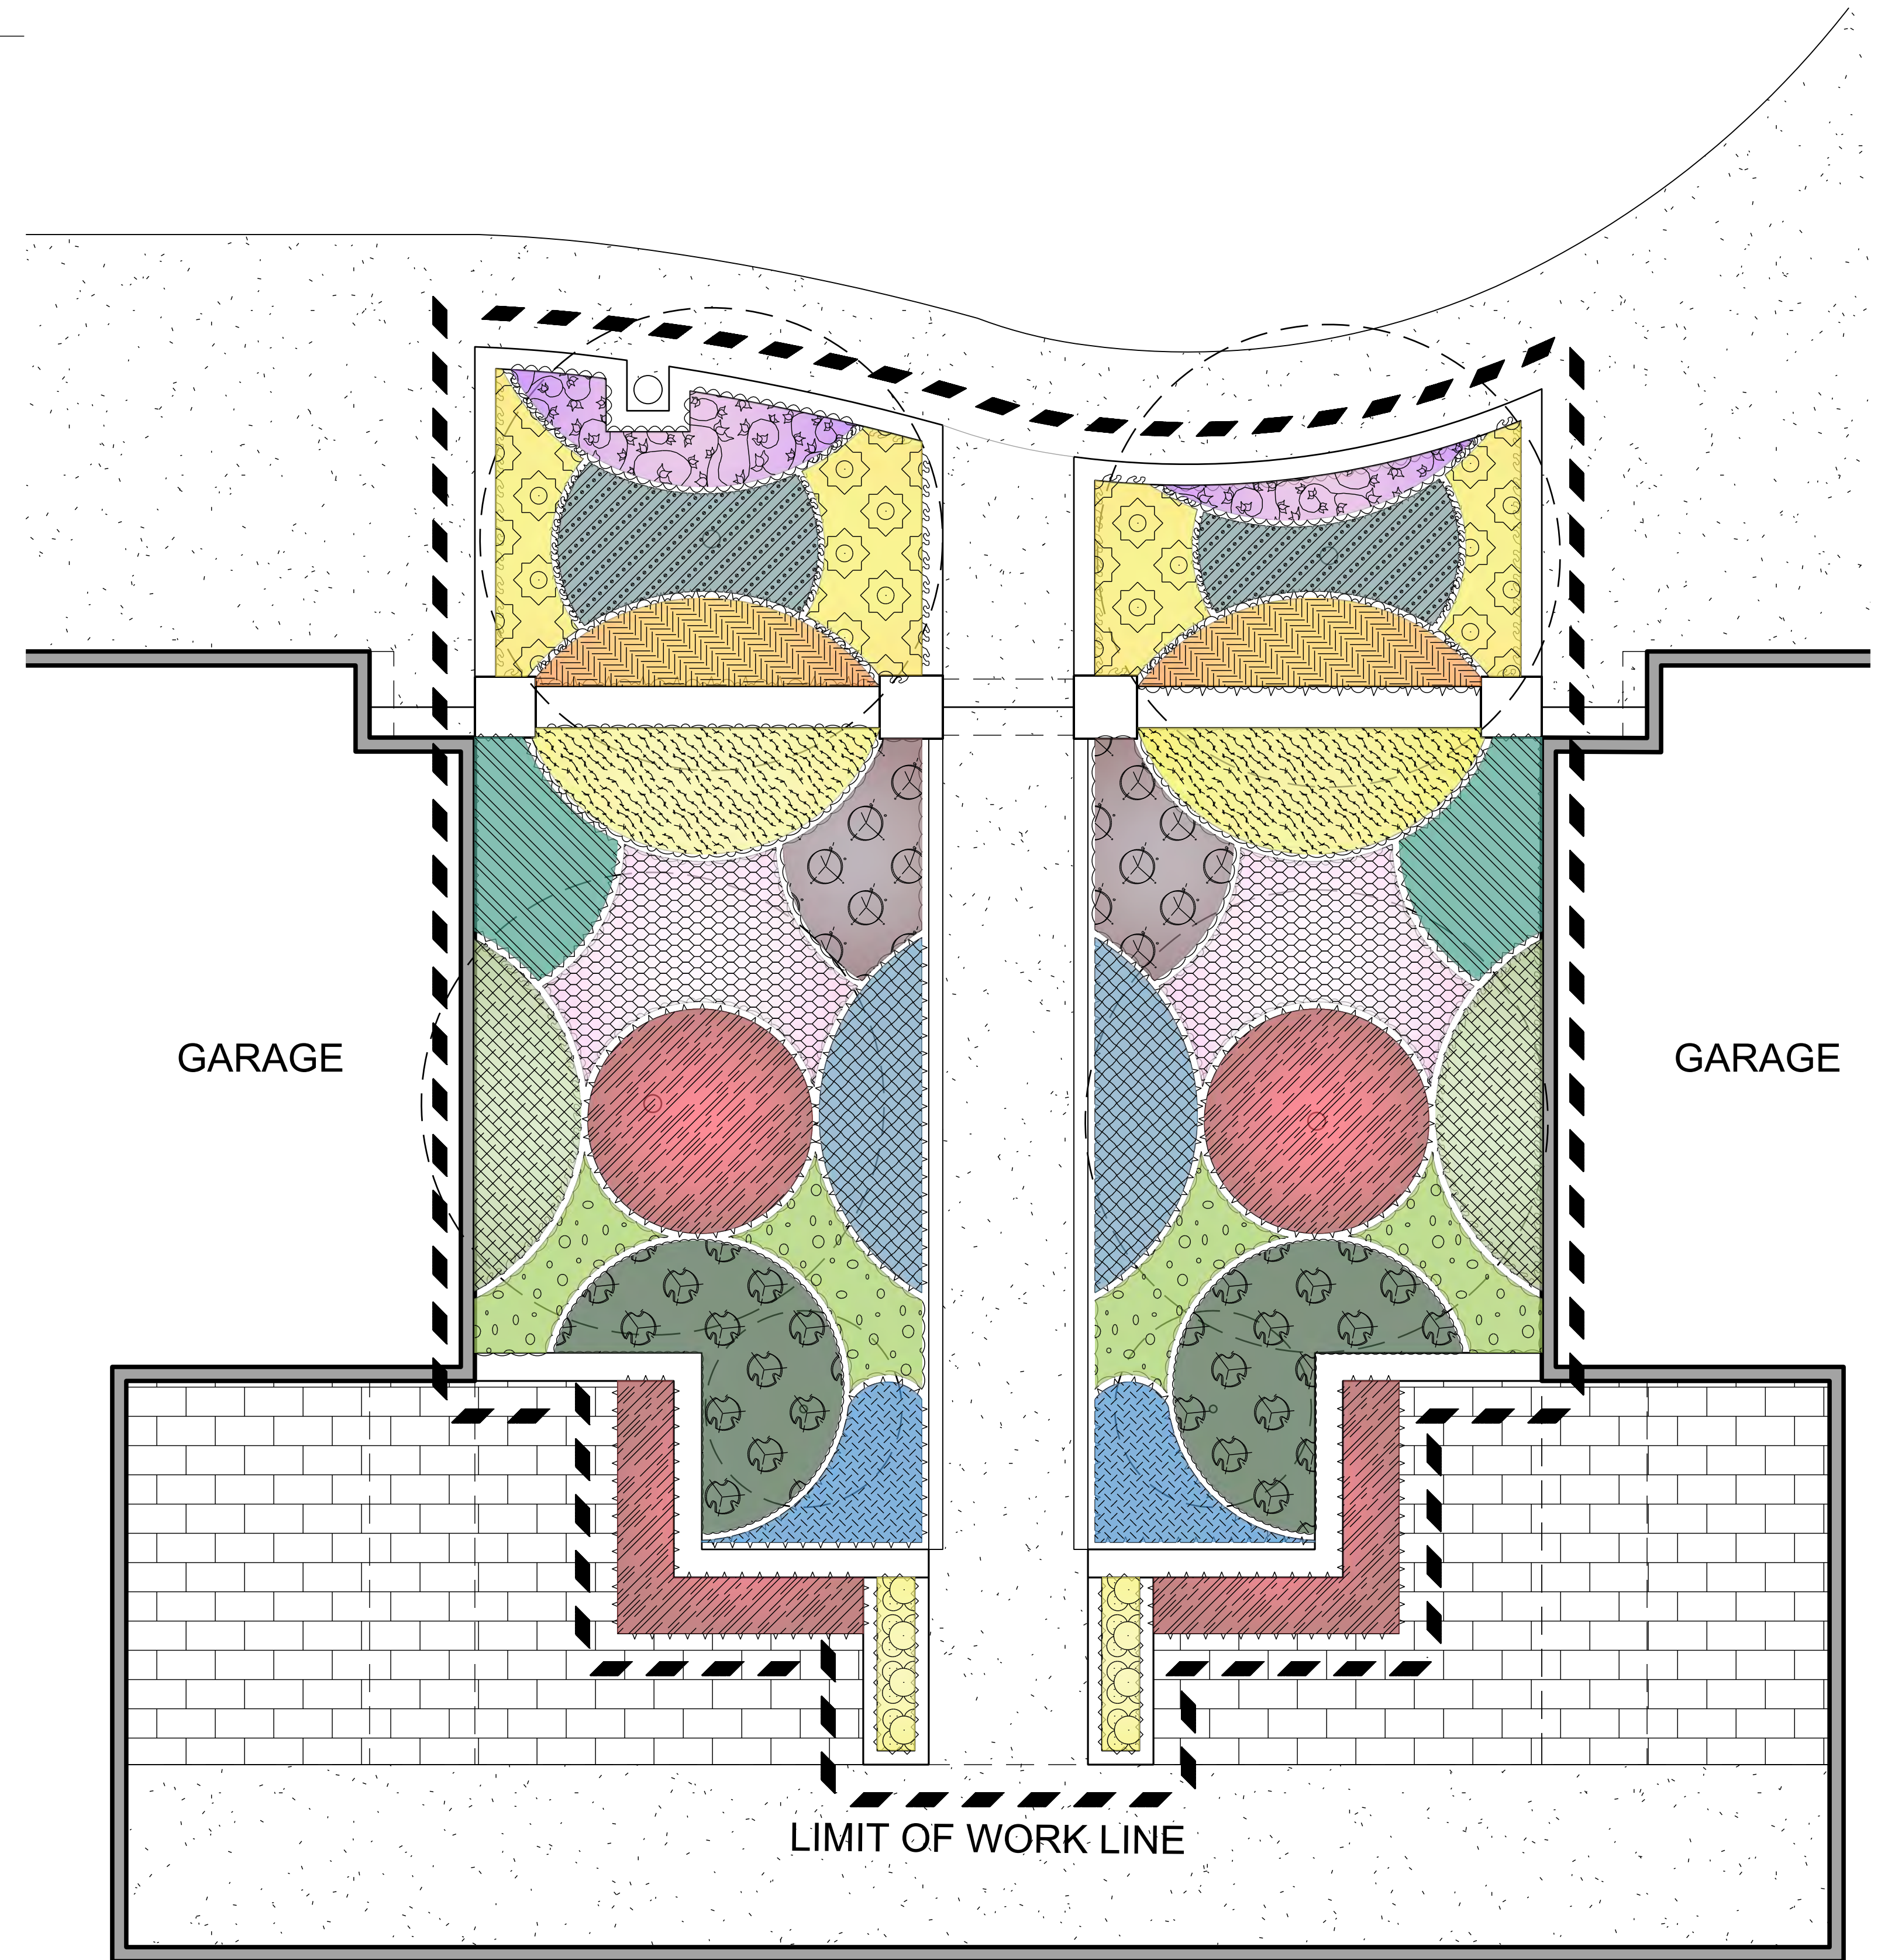

5276 PINA

LIMIT OF WORK

SCALE: 1/8" = 1'-0"

CORNER LOT-2
 CONCEPT PLAN
TYPICAL FRONT YARD
 LAGUNA WOODS, CA
 LAGUNA WOODS VILLAGE

PLANT SCHEDULE 4016

SYMBOL	CODE	BOTANICAL NAME	COMMON NAME	SIZE	CONTAINER	SPACING	QTY	MATURE HEIGHT	MATURE WIDTH
SHRUB AREAS									
	ACH MOO	Achillea x 'Moonshine'	Moonshine Yarrow	1 gal.	Pot	24" o.c.	6	6 - 18in. ht.	1 - 3ft. w.
	AGA ATT	Agave attenuata	Foxtail Agave	5 gal.	Pot	48" o.c.	4	3 - 6ft. ht.	3 - 6ft. w.
	ALO BLU	Aloe x 'Blue Elf'	Blue Elf Aloe	1 gal.	Pot	24" o.c.	12	6 - 18in. ht.	1 - 3ft. w.
	ALO SNS	Aloe x 'Safari Sunset'	Safari Sunset Aloe	1 gal.	Pot	36" o.c.	8	6 - 18in. ht.	1 - 3ft. w.
	BER RPS	Berberis repens	Creeping Mahonia	5 gal.	Pot	36" o.c.	10	6 - 18in. ht.	1 - 3ft. w.
	CAL GFL	Calandrinia grandiflora	Rock Purslane	5 gal.	Pot	36" o.c.	12	18 - 36in. ht.	1 - 3ft. w.
	DIA LRV	Dianella revoluta 'DR5000'	Little Rev™ Flax Lily	1 gal.	Pot	24" o.c.	18	18 - 36in. ht.	1 - 3ft. w.
	DIA SIL	Dianella tasmanica 'Silver Streak'	Silver Streak Flax Lily	1 gal.	Pot	24" o.c.	18	18 - 36in. ht.	1 - 3ft. w.
	LAN HYB	Lantana x 'New Gold'	New Gold Lantana	5 gal.	Pot	60" o.c.	5	6 - 18in. ht.	3 - 6ft. w.
	NAN GUL	Nandina domestica 'Gulf Stream'	Gulf Stream Heavenly Bamboo	1 gal.	Pot	36" o.c.	20	3 - 6ft. ht.	1 - 3' w.
	POR TEE	Portulacaria afra 'Minima'	Dwarf Elephant Bush	1 gal.	Pot	36" o.c.	14	6 - 18in. ht.	1 - 3ft. w.
	SEM BLP	Sempervivum x 'Black Prince'	Black Prince Hen-and-Chicks	1 gal.	Pot	36" o.c.	8	< 6in. ht.	1 - 3ft. w.
	SEM EME	Sempervivum x 'Emerald Empress'	Emerald Empress Hen-and-Chicks	1 gal.	Pot	36" o.c.	10	< 6in. ht.	1 - 3ft. w.
	SEN EKC	Senecio ficoides 'Mount Everest'	Skyscraper® Senecio	1 gal.	Pot	24" o.c.	18	18 - 36in. ht.	1 - 3ft. w.
	VER SPR	Verbena canadensis 'Homestead'	Purple Spreader Garden Verbena	1 gal.	Pot	36" o.c.	5	6 - 18in. ht.	1 - 3ft. w.