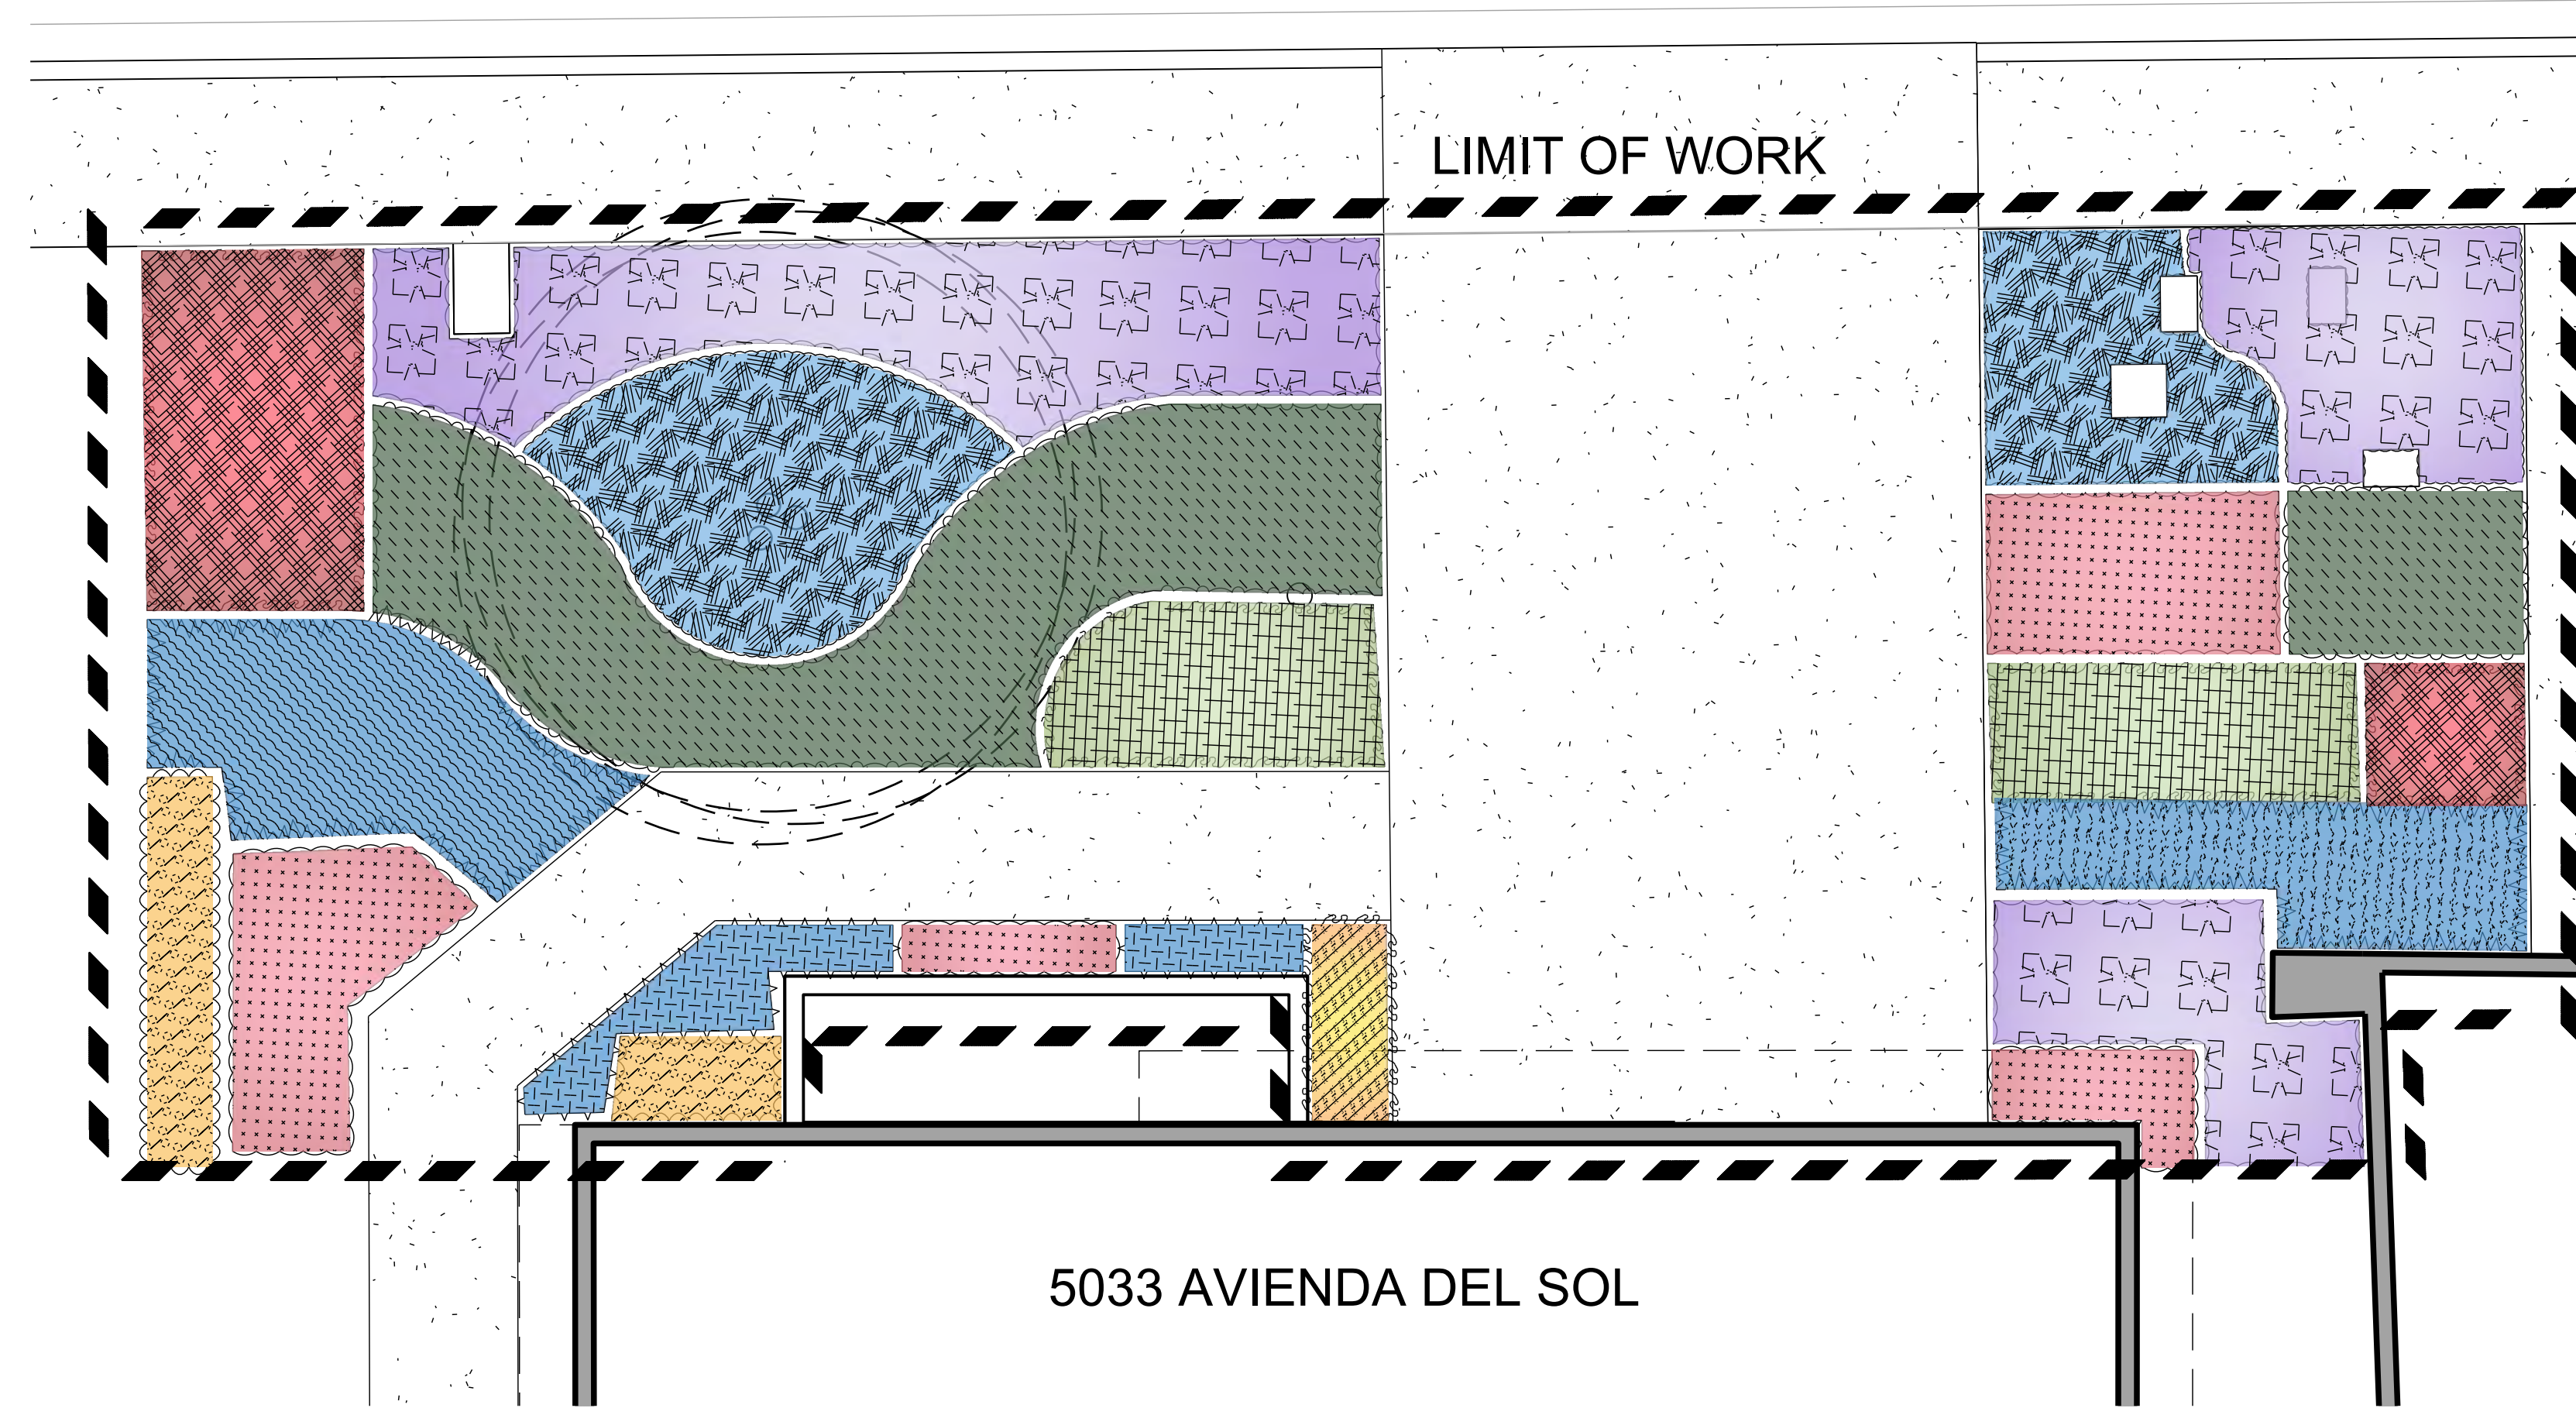

PLANT SCHEDULE 5130

SYMBOL	CODE	BOTANICAL NAME	COMMON NAME	SIZE	CONT.	SPACING	QTY	MATURE HEIGHT	MATURE WIDTH
	AGA RAY	Agave attenuata 'AGAVWS'	Ray of Light Foxtail Agave	5 gal.	Pot	48" o.c.	8	3 - 6ft. ht.	3 - 6ft. w.
	DIA LRV	Dianella revoluta 'DR5000'	Little Rev™ Flax Lily	1 gal.	Pot	24" o.c.	23	18 - 36in. ht.	1 - 3ft. w.
	HES PAR	Hesperaloe parviflora	Red Yucca	1 gal.	Pot	48" o.c.	17	3 - 6ft. ht.	3 - 6ft. w.
	MYO PAR	Myoporum parvifolium	Trailing Myoporum	1 gal.	Pot	48" o.c.	14	< 6in. ht.	3 - 6ft. w.
	NAN DWA	Nandina domestica 'Nana'	Dwarf Heavenly Bamboo	1 gal.	Pot	24" o.c.	12	18 - 36in. ht.	1 - 3ft. w.
	RHA MIN	Rhaphiolepis umbellata 'Minor'	Dwarf Yedda Hawthorn	5 gal.	Pot	48" o.c.	12	3 - 6ft. ht.	3 - 6ft. w.
	ROS HUN	Rosmarinus officinalis 'Huntington Carpet'	Huntington Carpet Rosemary	5 gal.	Pot	60" o.c.	9	6 - 18in. ht.	3 - 6ft. w.

SCALE: 1/4"= 1'-0"