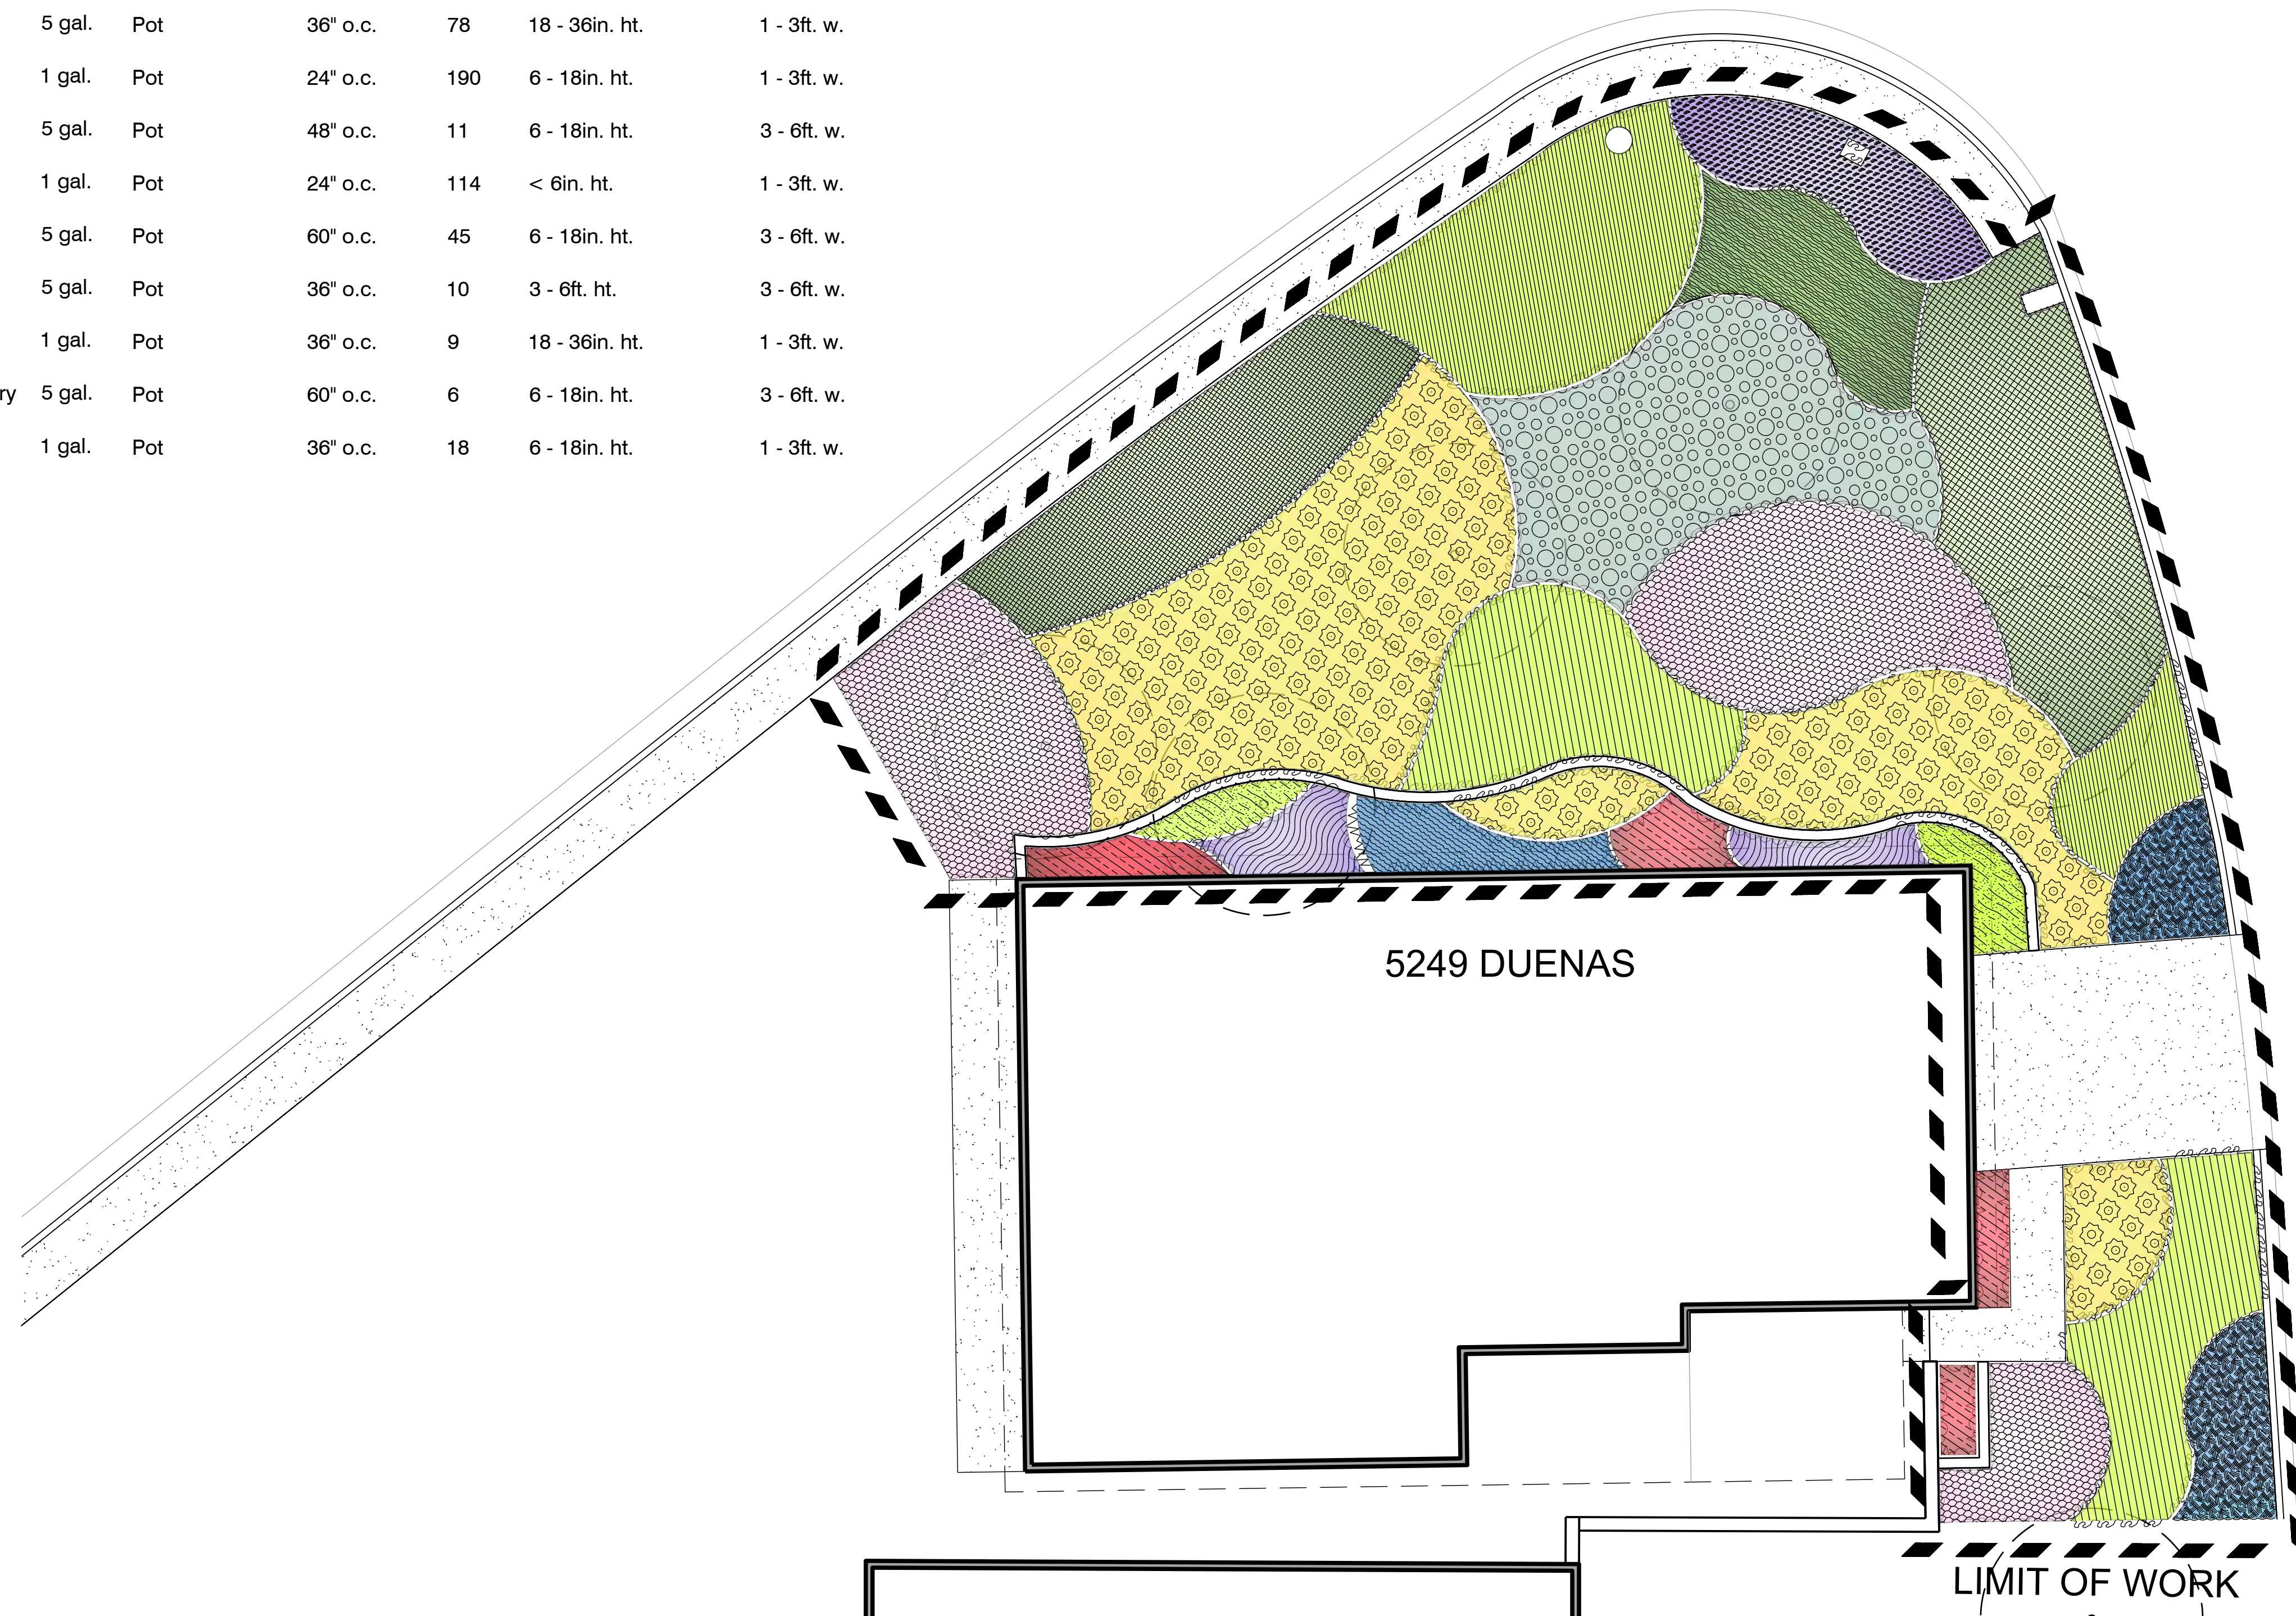

SCALE: 1/4"= 1'-0"

SCALE: 1/4"= 1'-0"

SLOPED LOTS
 CONCEPT PLAN
TYPICAL FRONT YARD
 LAGUNA WOODS, CA
 LAGUNA WOODS VILLAGE

PLANT SCHEDULE 5249

SYMBOL	CODE	BOTANICAL NAME	COMMON NAME	SIZE	CONTAINER	SPACING	QTY	MATURE HEIGHT	MATURE WIDTH
SHRUB AREAS									
	AGA BLF	Agave x 'Blue Flame'	Blue Flame Agave	5 gal.	Pot	36" o.c.	8	18 - 36in. ht.	1 - 3ft. w.
	BAC PEA	Baccharis pilularis 'Twin Peaks'	Twin Peaks Coyote Brush	5 gal.	Pot	60" o.c.	38	6 - 18in. ht.	3 - 6ft. w.
	BOU TOR	Bougainvillea x 'Torch Glow'	Torch Glow Bougainvillea	5 gal.	Pot	36" o.c.	14	6 - 10ft. ht.	1 - 3ft. w.
	CAL GFL	Calandrinia grandiflora	Rock Purslane	5 gal.	Pot	36" o.c.	78	18 - 36in. ht.	1 - 3ft. w.
	CAR DIV	Carex divulsa	European Grey Sedge	1 gal.	Pot	24" o.c.	190	6 - 18in. ht.	1 - 3ft. w.
	CAR GRE	Carissa macrocarpa 'Green Carpet'	Green Carpet Natal Plum	5 gal.	Pot	48" o.c.	11	6 - 18in. ht.	3 - 6ft. w.
	GRA PAR	Graptopetalum paraguayense	Ghost Plant	1 gal.	Pot	24" o.c.	114	< 6in. ht.	1 - 3ft. w.
	LAN HYB	Lantana x 'New Gold'	New Gold Lantana	5 gal.	Pot	60" o.c.	45	6 - 18in. ht.	3 - 6ft. w.
	LEU SVC	Leucophyllum candidum 'Silver Cloud'	Silver Cloud Texas Sage	5 gal.	Pot	36" o.c.	10	3 - 6ft. ht.	3 - 6ft. w.
	LOM IRA	Lomandra longifolia 'Breeze'	Breeze™ Mat Rush	1 gal.	Pot	36" o.c.	9	18 - 36in. ht.	1 - 3ft. w.
	ROS HUN	Rosmarinus officinalis 'Huntington Carpet'	Huntington Carpet Rosemary	5 gal.	Pot	60" o.c.	6	6 - 18in. ht.	3 - 6ft. w.
	SEN BLU	Senecio mandraliscae 'Blue Chalk Sticks'	Senecio	1 gal.	Pot	36" o.c.	18	6 - 18in. ht.	1 - 3ft. w.