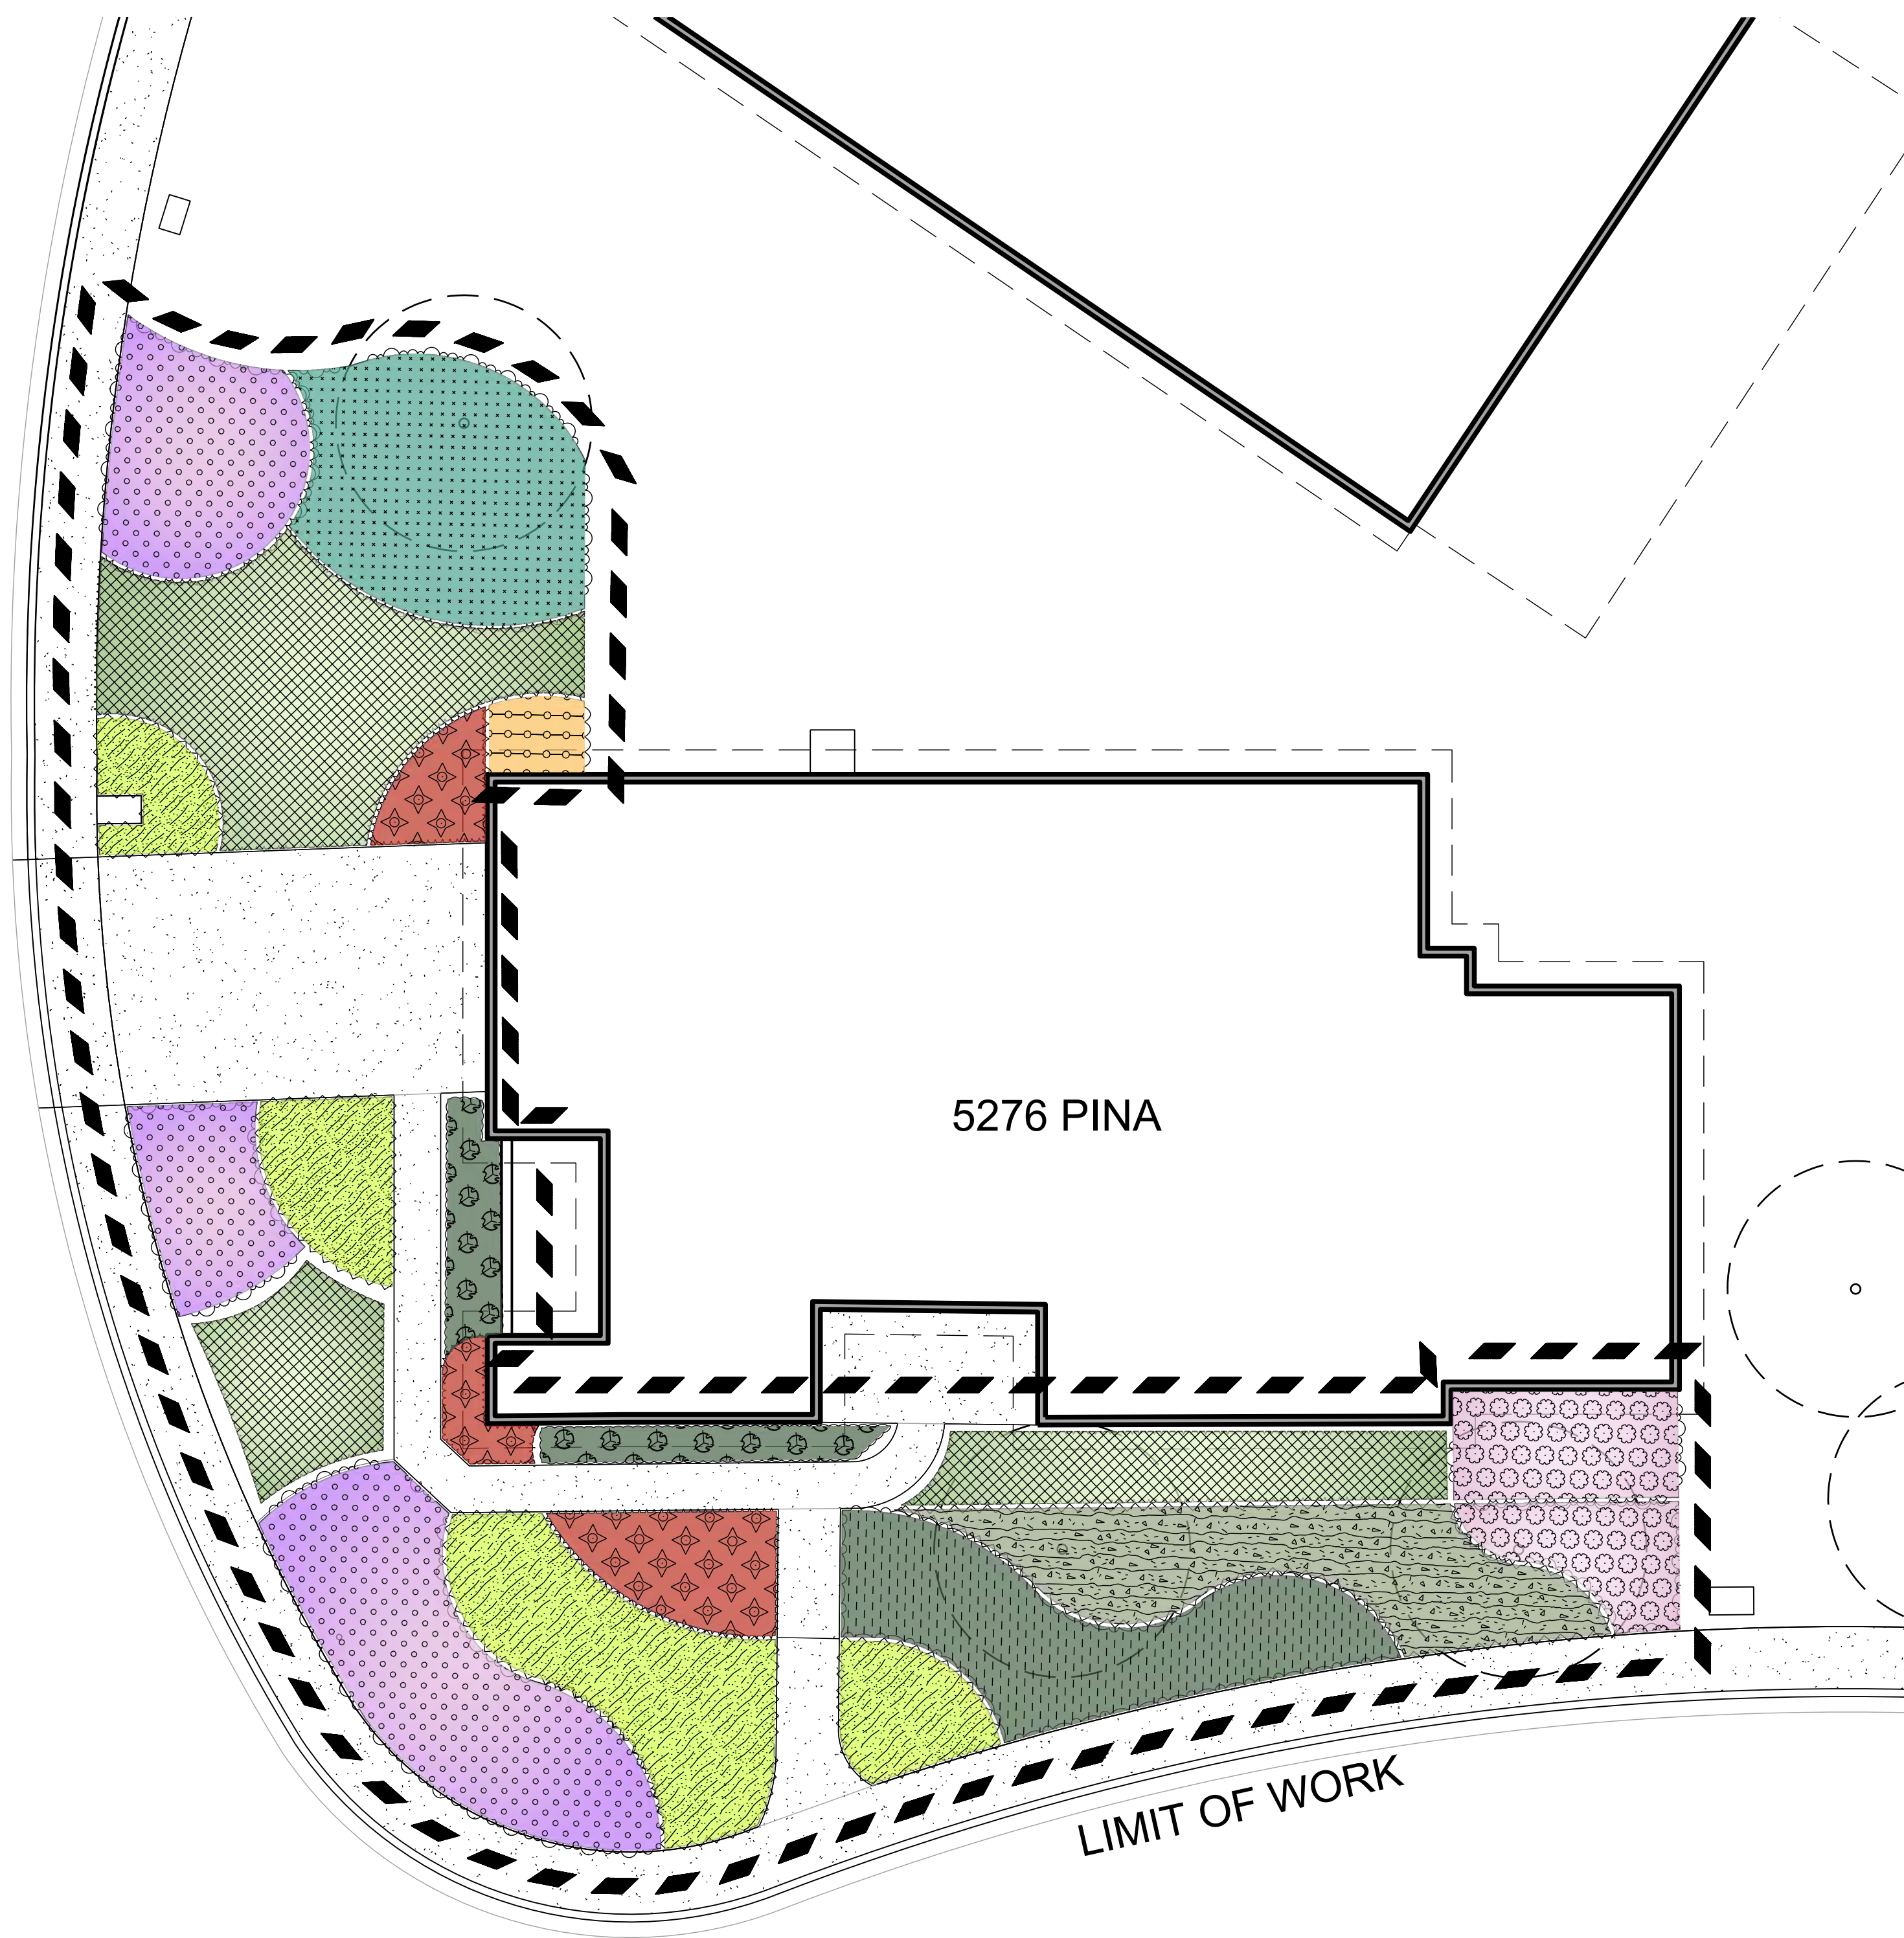

SCALE: 1/4"= 1'-0"

SCALE: 1/4"= 1'-0"

SLOPED LOTS
 CONCEPT PLAN
TYPICAL FRONT YARD
 LAGUNA WOODS, CA
 LAGUNA WOODS VILLAGE

PLANT SCHEDULE 5249

SYMBOL	CODE	BOTANICAL NAME	COMMON NAME	SIZE	CONTAINER	SPACING	QTY	MATURE HEIGHT	MATURE WIDTH
SHRUB AREAS									
	AGA BLF	Agave x 'Blue Flame'	Blue Flame Agave	5 gal.	Pot	36" o.c.	8	18 - 36in. ht.	1 - 3ft. w.
	BAC PEA	Baccharis pilularis 'Twin Peaks'	Twin Peaks Coyote Brush	5 gal.	Pot	60" o.c.	38	6 - 18in. ht.	3 - 6ft. w.
	BOU TOR	Bougainvillea x 'Torch Glow'	Torch Glow Bougainvillea	5 gal.	Pot	36" o.c.	14	6 - 10ft. ht.	1 - 3ft. w.
	CAL GFL	Calandrinia grandiflora	Rock Purslane	5 gal.	Pot	36" o.c.	78	18 - 36in. ht.	1 - 3ft. w.
	CAR DIV	Carex divulsa	European Grey Sedge	1 gal.	Pot	24" o.c.	190	6 - 18in. ht.	1 - 3ft. w.
	CAR GRE	Carissa macrocarpa 'Green Carpet'	Green Carpet Natal Plum	5 gal.	Pot	48" o.c.	11	6 - 18in. ht.	3 - 6ft. w.
	GRA PAR	Graptopetalum paraguayense	Ghost Plant	1 gal.	Pot	24" o.c.	114	< 6in. ht.	1 - 3ft. w.
	LAN HYB	Lantana x 'New Gold'	New Gold Lantana	5 gal.	Pot	60" o.c.	45	6 - 18in. ht.	3 - 6ft. w.
	LEU SVC	Leucophyllum candidum 'Silver Cloud'	Silver Cloud Texas Sage	5 gal.	Pot	36" o.c.	10	3 - 6ft. ht.	3 - 6ft. w.
	LOM IRA	Lomandra longifolia 'Breeze'	Breeze™ Mat Rush	1 gal.	Pot	36" o.c.	9	18 - 36in. ht.	1 - 3ft. w.
	ROS HUN	Rosmarinus officinalis 'Huntington Carpet'	Huntington Carpet Rosemary	5 gal.	Pot	60" o.c.	6	6 - 18in. ht.	3 - 6ft. w.
	SEN BLU	Senecio mandraliscae 'Blue Chalk Sticks'	Senecio	1 gal.	Pot	36" o.c.	18	6 - 18in. ht.	1 - 3ft. w.

CORNER LOT-1
 CONCEPT PLAN
TYPICAL FRONT YARD
 LAGUNA WOODS, CA
 LAGUNA WOODS VILLAGE

SCALE: 1/8"= 1'-0"

nuvis
 LANDSCAPE
 ARCHITECTURE
 714-754-7311
 CA 3943, NV 1097, AZ 75045 | SBE, DBE
 23-241.01 09/24/2024
 SHEET 3 OF 15