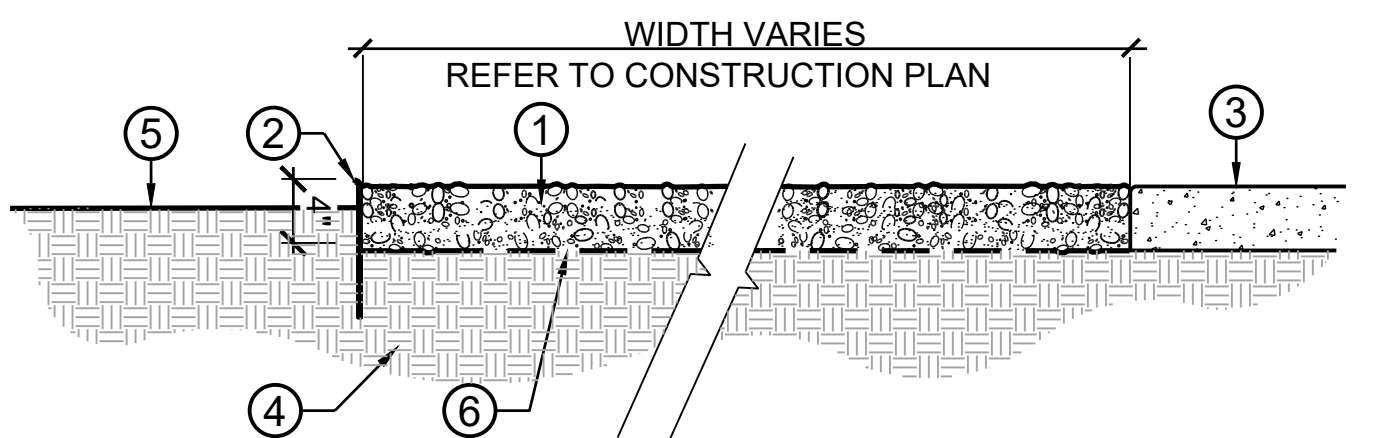

- ① 4" THICK DECOMPOSED GRANITE (D.G.) WITH ORGANIC-LOCK BINDER. INSTALL FLUSH W/ CONCRETE PAVING. COLOR SHALL BE 'GOLD'. SUBMIT SAMPLE FOR APPROVAL PRIOR TO ORDER & INSTALLATION. INSTALL DG AND ORGANIC LOCK BINDER PER MANUFACTURER'S SPECIFICATION. AVAILABLE AT GAIL MATERIALS, CORONA CA, 951-667-6106 WWW.GAILMATERIALS.COM
- ② METAL EDGING - REFER TO DETAIL '1', THIS SHEET
- ③ CONCRETE PAVING - REFER TO LANDSCAPE CONSTRUCTION PLAN
- ④ UNDISTURBED NATIVE GRADE OR CERTIFIED 95% COMPACTED SUBGRADE
- ⑤ FINISH GRADE - 2" BELOW HEADER FOR SHRUB/GROUND COVER AREAS
- ⑥ WEED FABRIC BARRIER BENEATH DECOMPOSED GRANITE - MIRAFI MSPACE WEED FABRIC OR AN APPROVED EQUAL

2 STABILIZED DECOMPOSED GRANITE
SCALE: N.T.S.

PLANT LEGEND
TYPICAL FRONT YARD

LAGUNA WOODS, CA
LAGUNA WOODS VILLAGE

nuvis
LANDSCAPE ARCHITECTURE
714-754-7311
CA 3943, NV 1097, AZ 75045 | SBE, DBE
23-241.01 09/24/2024
SHEET 10 OF 15