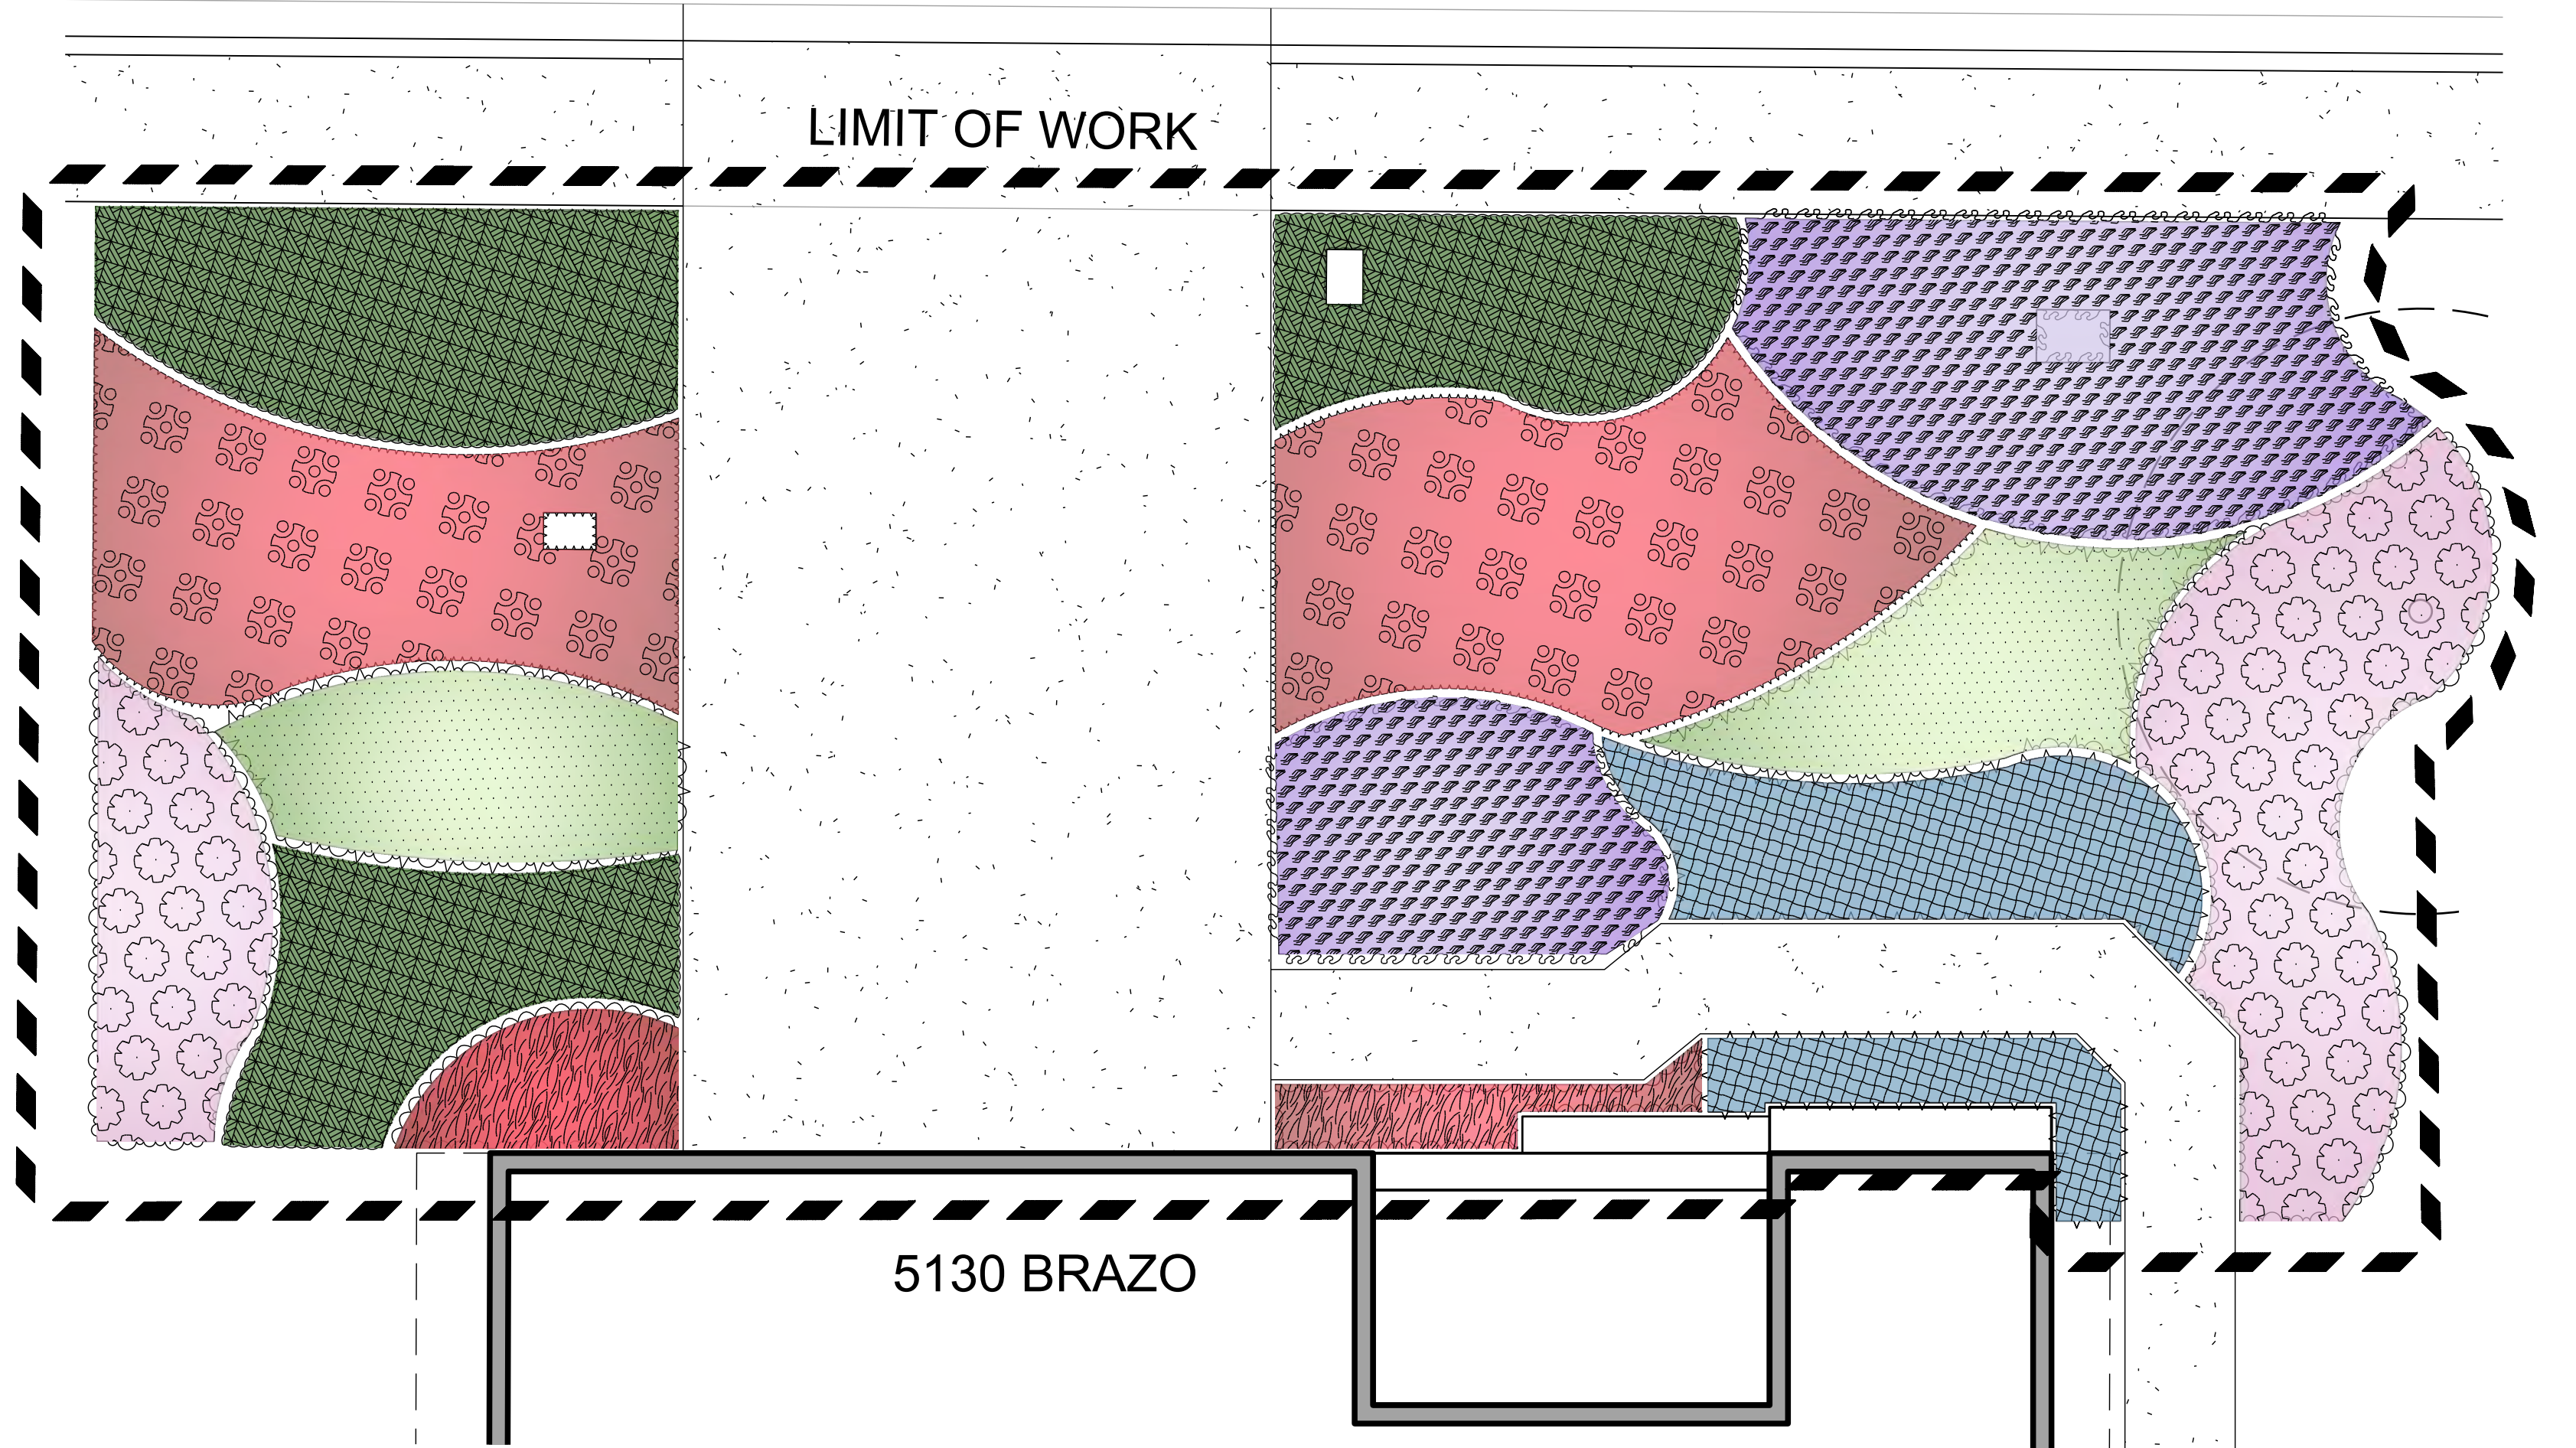

SCALE: 1/4"= 1'-0"

SLOPED LOTS
CONCEPT PLAN
TYPICAL FRONT YARD
LAGUNA WOODS, CA
LAGUNA WOODS VILLAGE