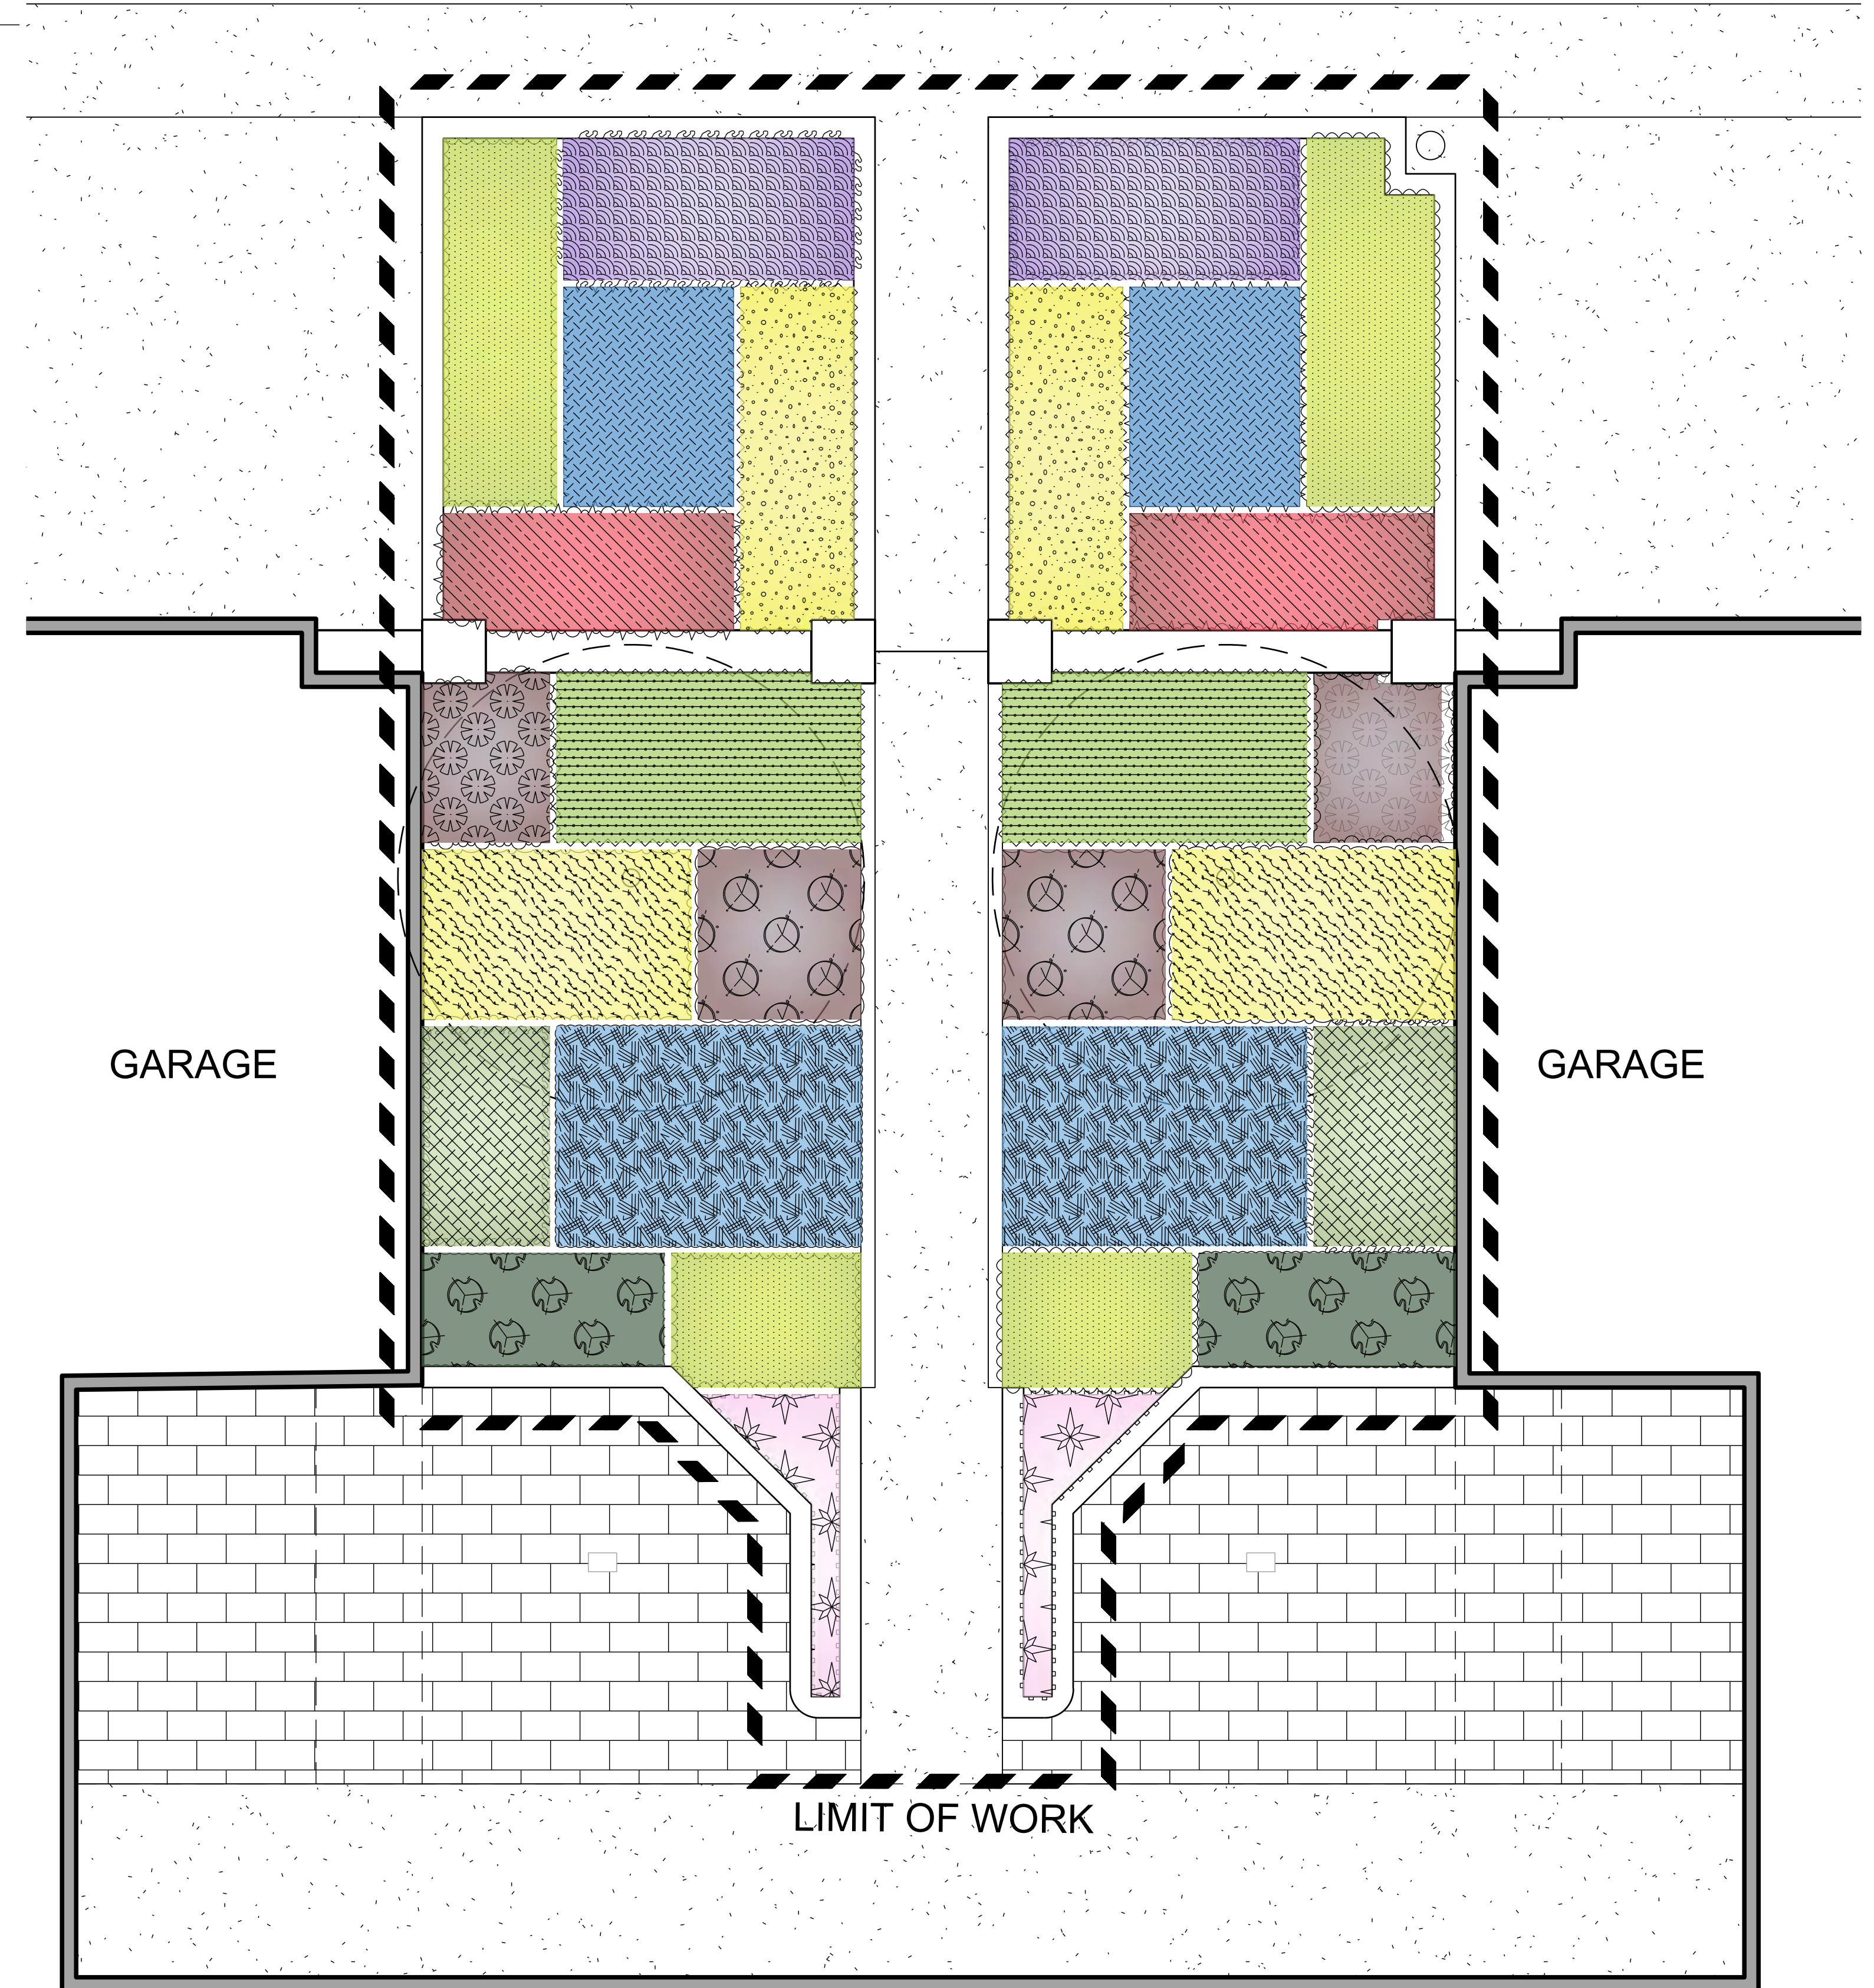

PLANT SCHEDULE 4017

SYMBOL	CODE	BOTANICAL NAME	COMMON NAME	SIZE	CONTAINER	SPACING	QTY	MATURE HEIGHT	MATURE WIDTH
SHRUB AREAS									
	ACH MOO	Achillea x 'Moonshine'	Moonshine Yarrow	1 gal.	Pot	24" o.c.	26	6 - 18in. ht.	1 - 3ft. w.
	AEO ATR	Aeonium arboreum 'Atropurpureum'	Purple Tree Aeonium	1 gal.	Pot	36" o.c.	4	18 - 36in. ht.	1 - 3ft. w.
	AEO UND	Aeonium undulatum	Stalked Saucer Aeonium	1 gal.	Pot	36" o.c.	22	18 - 36in. ht.	1 - 3ft. w.
	ALO BLU	Aloe x 'Blue Elf'	Blue Elf Aloe	1 gal.	Pot	24" o.c.	26	6 - 18in. ht.	1 - 3ft. w.
	BER RPS	Berberis repens	Creeping Mahonia	5 gal.	Pot	36" o.c.	14	6 - 18in. ht.	1 - 3ft. w.
	BOU TOR	Bougainvillea x 'Torch Glow'	Torch Glow Bougainvillea	5 gal.	Pot	36" o.c.	11	6 - 18in. ht.	6 - 10ft. w.
	CEA RBO	Ceanothus thyrsiflorus griseus 'Yankee Point'	Yankee Point Carmel Creeper	5 gal.	Pot	60" o.c.	6	18 - 36in. ht.	3 - 1ft. w.
	DIA SIL	Dianella tasmanica 'Silver Streak'	Silver Streak Flax Lily	1 gal.	Pot	24" o.c.	21	18 - 36in. ht.	1 - 3ft. w.
	GER INC	Geranium incanum	Trailing Geranium	1 gal.	Pot	24" o.c.	10	6 - 18in. ht.	1 - 3ft. w.
	POR TEE	Portulacaria afra 'Minima'	Dwarf Elephant Bush	1 gal.	Pot	36" o.c.	9	6 - 18in. ht.	1 - 3ft. w.
	SEM BLP	Sempervivum x 'Black Prince'	Black Prince Hen-and-Chicks	1 gal.	Pot	36" o.c.	8	< 6in. ht.	1 - 3ft. w.
	SEN BLU	Senecio mandraliscae 'Blue Chalk Sticks'	Senecio	1 gal.	Pot	36" o.c.	20	6 - 18in. ht.	1 - 3ft. w.
	YUC FIL	Yucca filamentosa	Adam's Needle	5 gal.	Pot	48" o.c.	10	3 - 6ft. ht.	3 - 6ft. w.

4017 CALLE SONORA ESTE

SIXPACK UNITS
CONCEPT PLAN
TYPICAL FRONT YARD
LAGUNA WOODS, CA
LAGUNA WOODS VILLAGE

NUVIS
LANDSCAPE
ARCHITECTURE
714-754-7311
CA 3943, NV 1097, AZ 75045 | SBE, DBE
23-241.01 09/24/2024
SHEET 6 OF 15