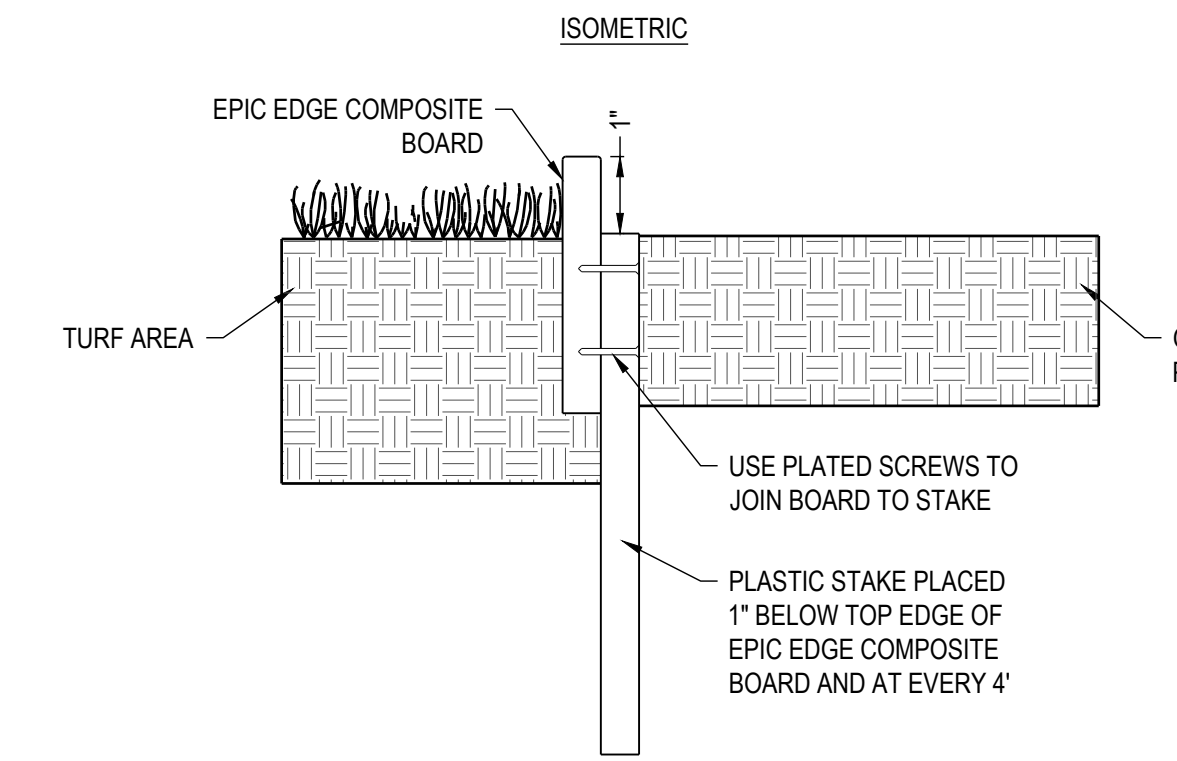

PRODUCT NUMBER	NOMINAL	COLOR	ACTUAL DIMENSION	MIN. RADIUS	GAP	MAX. CROWN H/L
100041851	4 X 20	CARMEL BROWN	1/2" X 3 3/8" X 20"	36"	1/8"	19" / 20"
100036756	6 X 20	CARMEL BROWN	1/2" X 5 3/8" X 20"	36"	1/8"	9" / 20"

SPECIFICATIONS:
MATERIAL: HIGH-DENSITY POLYETHYLENE RECYCLED PLASTIC AND WOOD COMPOSITES
MANUFACTURERS NOTES:
1. ALLOW FOR THERMAL EXPANSION AND SHRINKAGE BY LEAVING GAPS BETWEEN END OF BOARDS.
2. DO NOT SCREW CONNECTING BOARDS TOGETHER.
NOTES:
1. INSTALLATION TO BE COMPLETED IN ACCORDANCE WITH MANUFACTURER'S SPECIFICATIONS.
2. DO NOT SCALE DRAWING.
3. THIS DRAWING IS INTENDED FOR USE BY ARCHITECTS, ENGINEERS, CONTRACTORS, CONSULTANTS AND DESIGN PROFESSIONALS FOR PLANNING PURPOSES ONLY. THIS DRAWING MAY NOT BE USED FOR CONSTRUCTION.
4. ALL INFORMATION CONTAINED HEREIN WAS CURRENT AT THE TIME OF DEVELOPMENT BUT MUST BE REVIEWED AND APPROVED BY THE PRODUCT MANUFACTURER TO BE CONSIDERED ACCURATE.
5. CONTRACTOR'S NOTE: FOR PRODUCT AND COMPANY INFORMATION VISIT www.CADdetails.com/info AND ENTER REFERENCE NUMBER

1 EPIC EDGE® LANDSCAPE EDGING
EPIC EDGE® COMPOSITE HEADER BOARD

NOTES:
1. DECOMPOSED GRANITE PAVING WITH PRE-MIXED ORGANIC-LOCK BINDER TO BE INSTALLED BY A MANUFACTURER'S APPROVED PAVING INSTALLER.
2. THIS DETAIL IS FOR REFERENCE ONLY AND IS NOT TO BE USED FOR CONSTRUCTION OR PERMITTING.