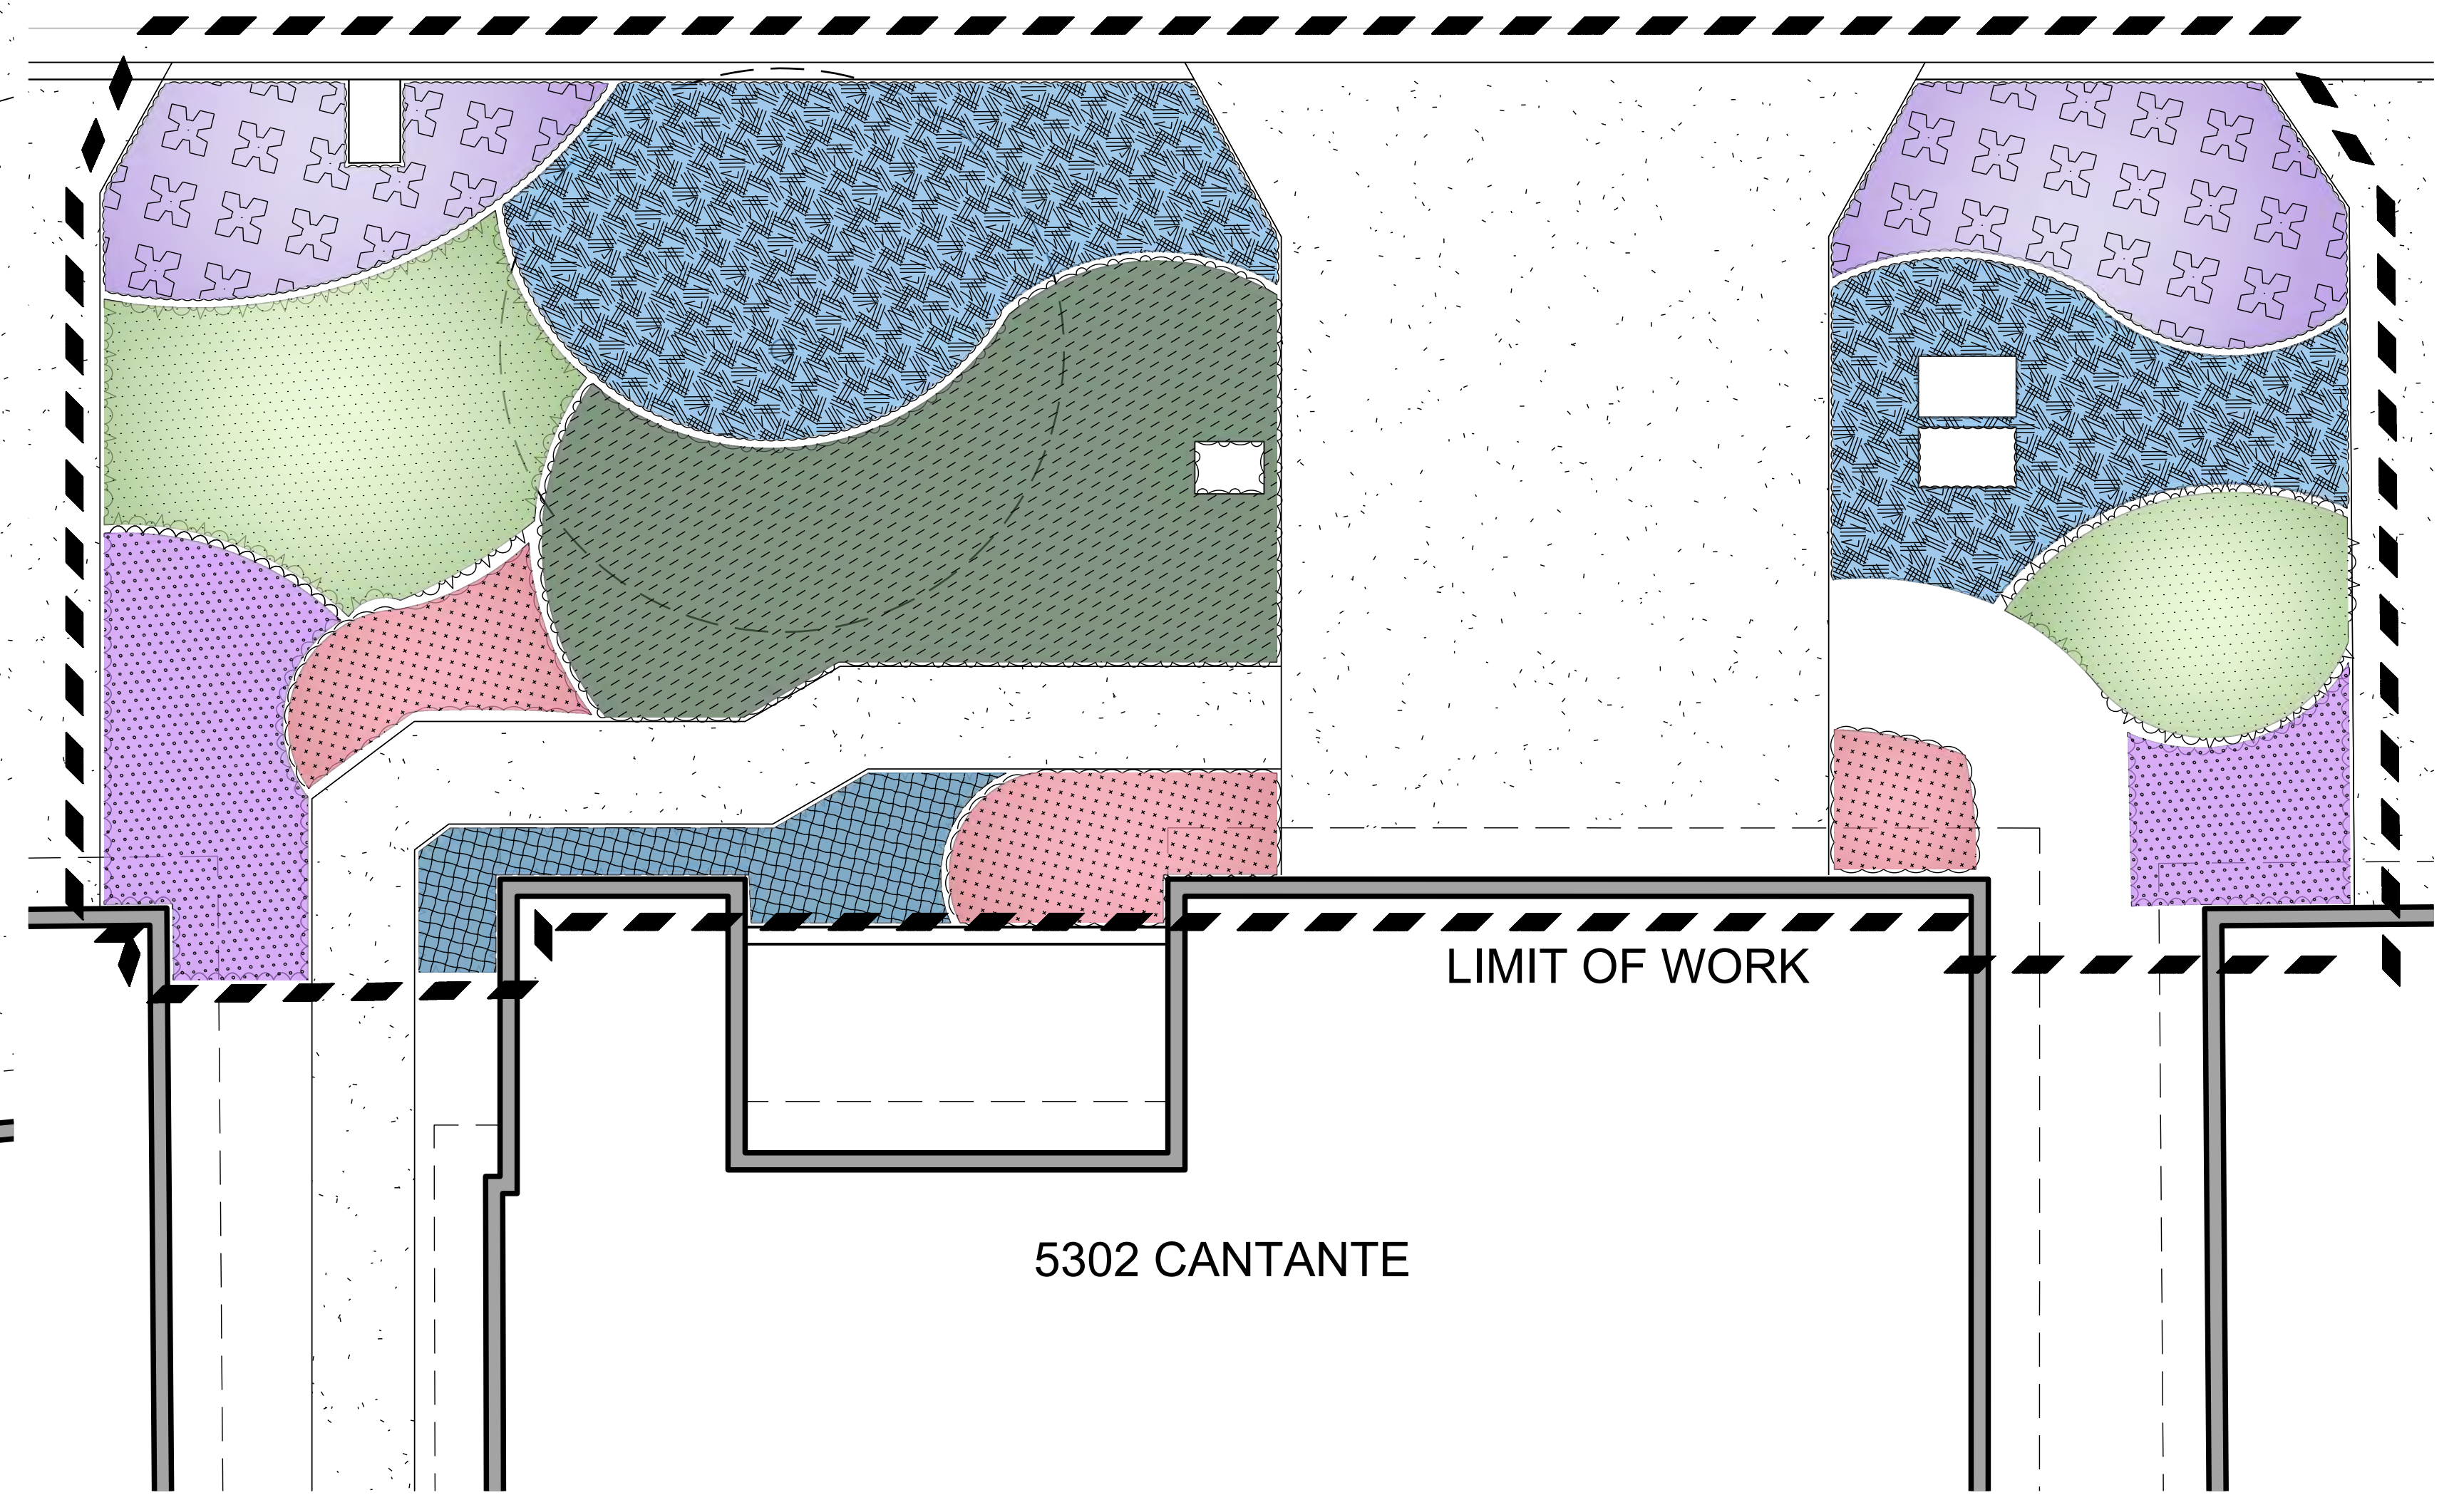

SCALE: 1/4" = 1'-0"

STANDARD LOTS
CONCEPT PLAN
TYPICAL FRONT YARD
LAGUNA WOODS, CA
LAGUNA WOODS VILLAGE