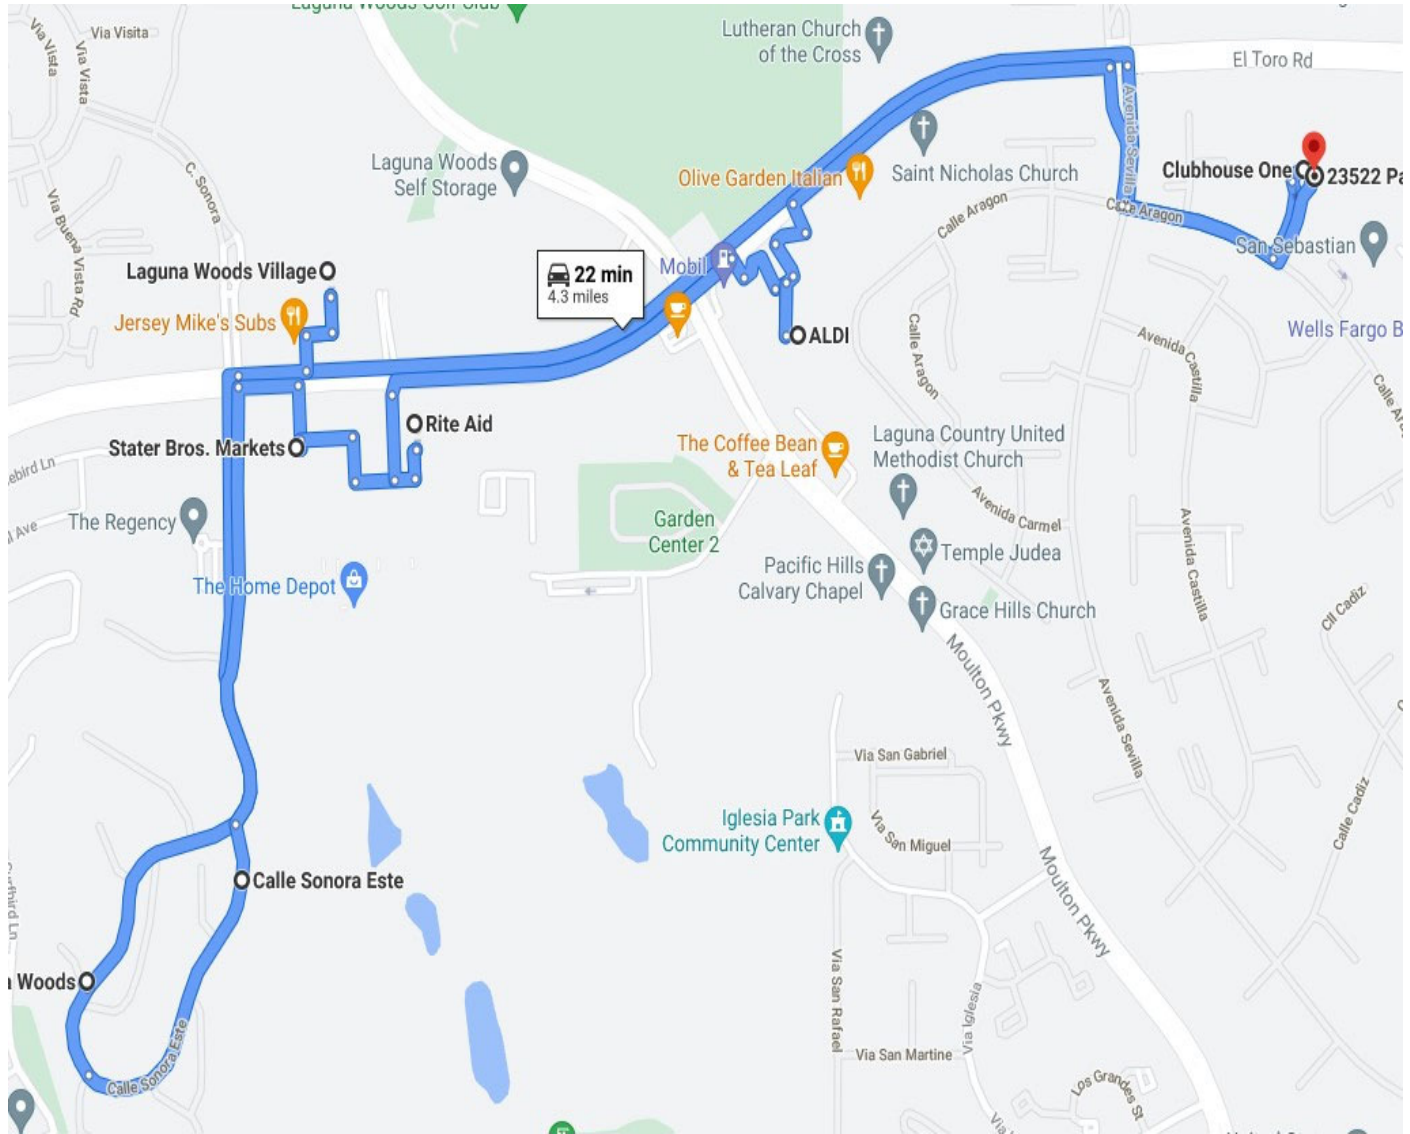

Neighborhood routes will not operate between 12:30 and 1 p.m. to provide bus drivers a lunch break.

Bus Route Hours: 9AM - 5PM Monday through Friday

Transportation: 949-597-4659