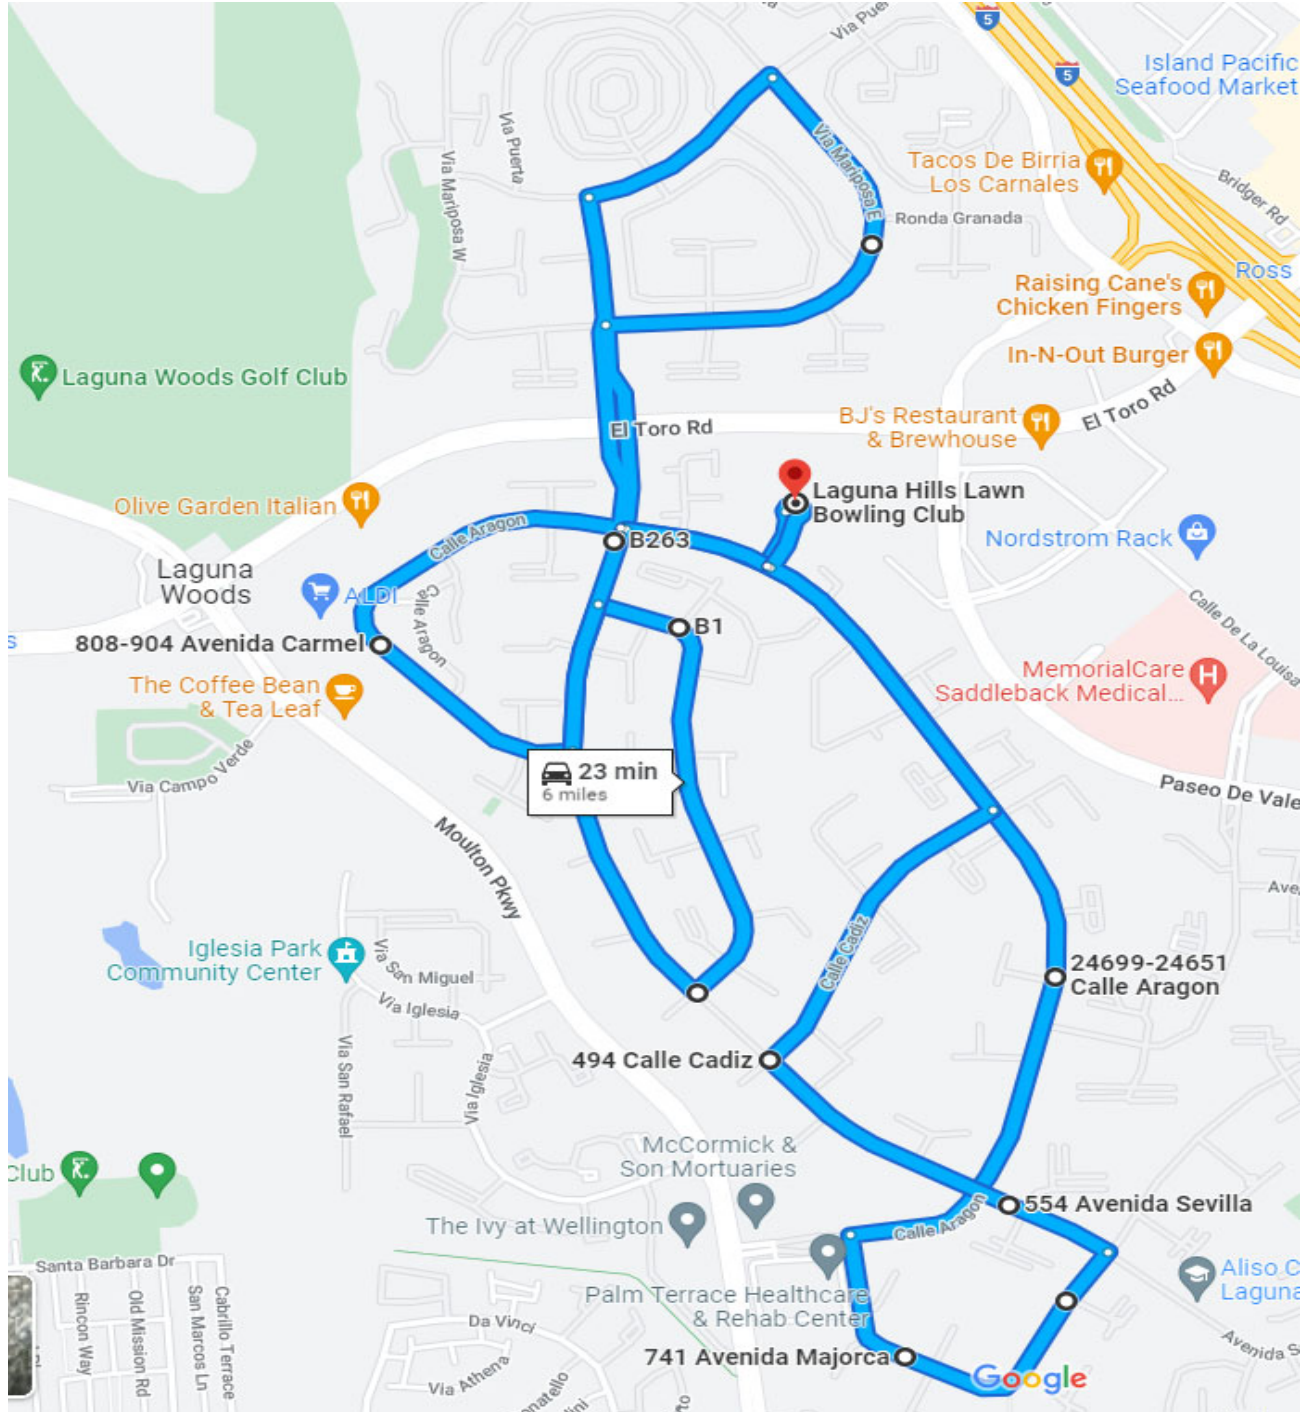

Neighborhood routes will not operate between 12:30 and 1 p.m. to provide bus drivers a lunch break.

Bus Route Hours: 9AM - 5PM Monday through Friday

Transportation: 949-597-4659