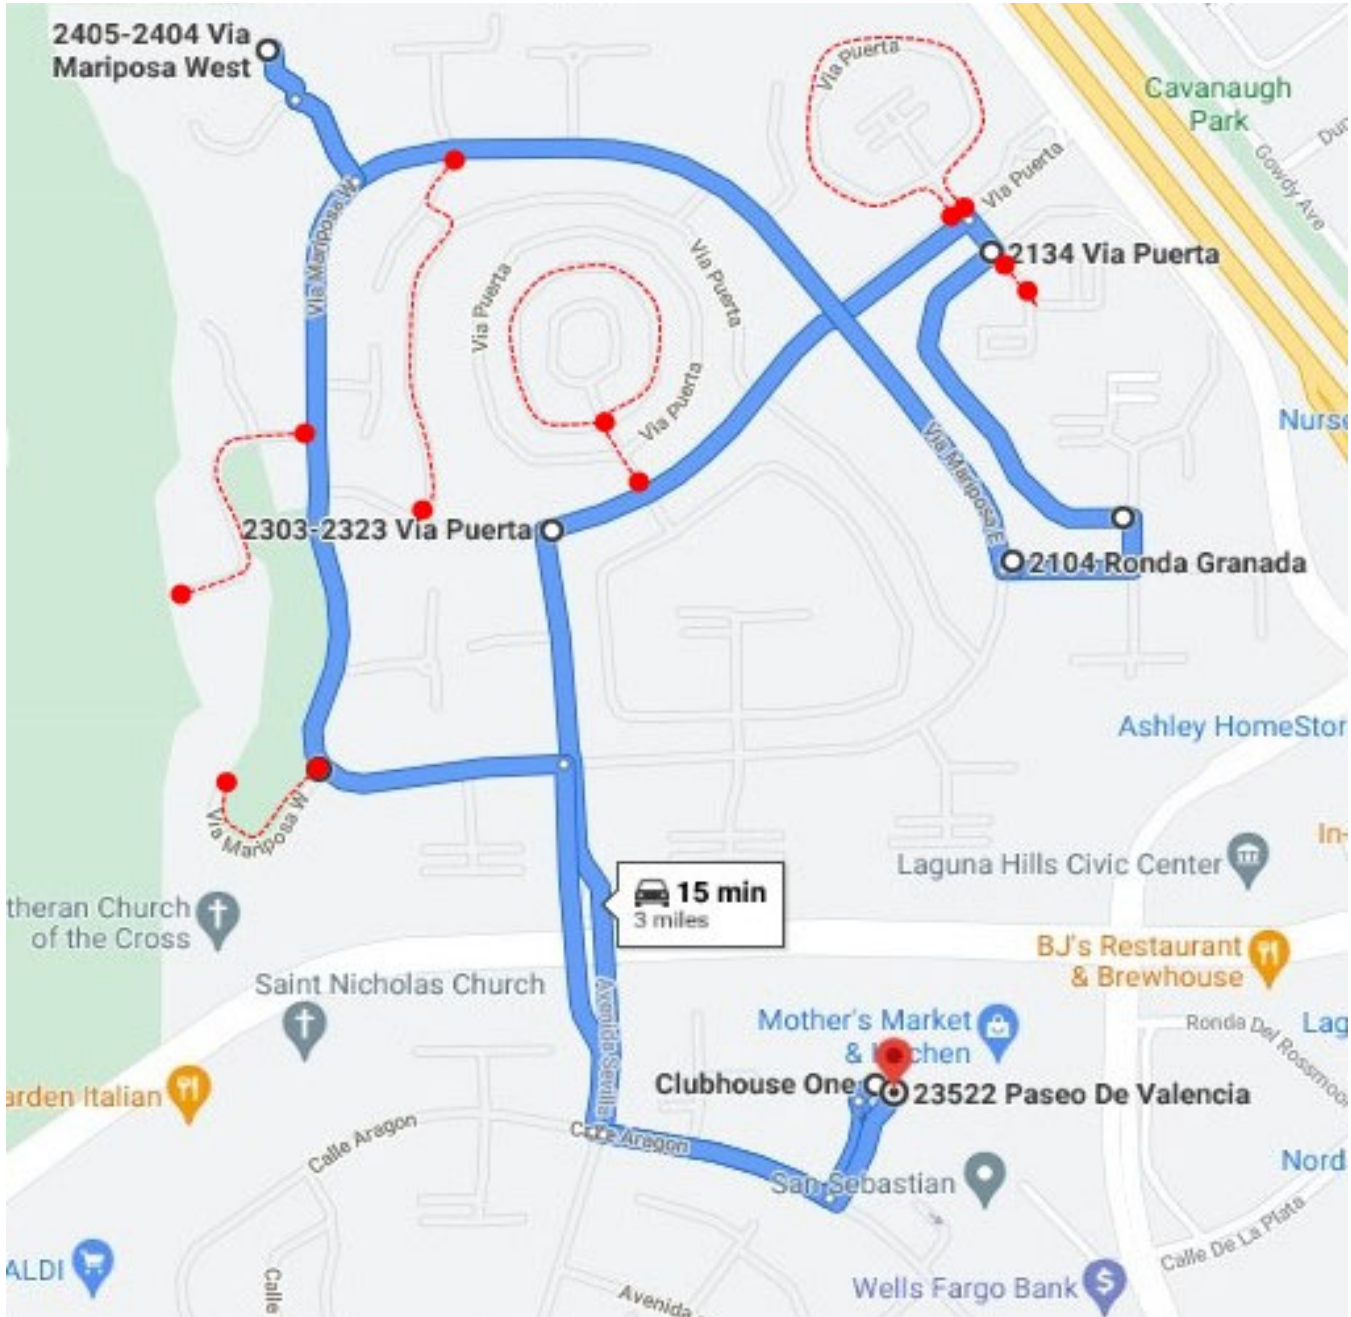

Neighborhood routes will not operate between 12:30 and 1 p.m. to provide bus drivers a lunch break.

Bus Route Hours: 9AM - 5PM Monday through Friday

Transportation: 949-597-4659