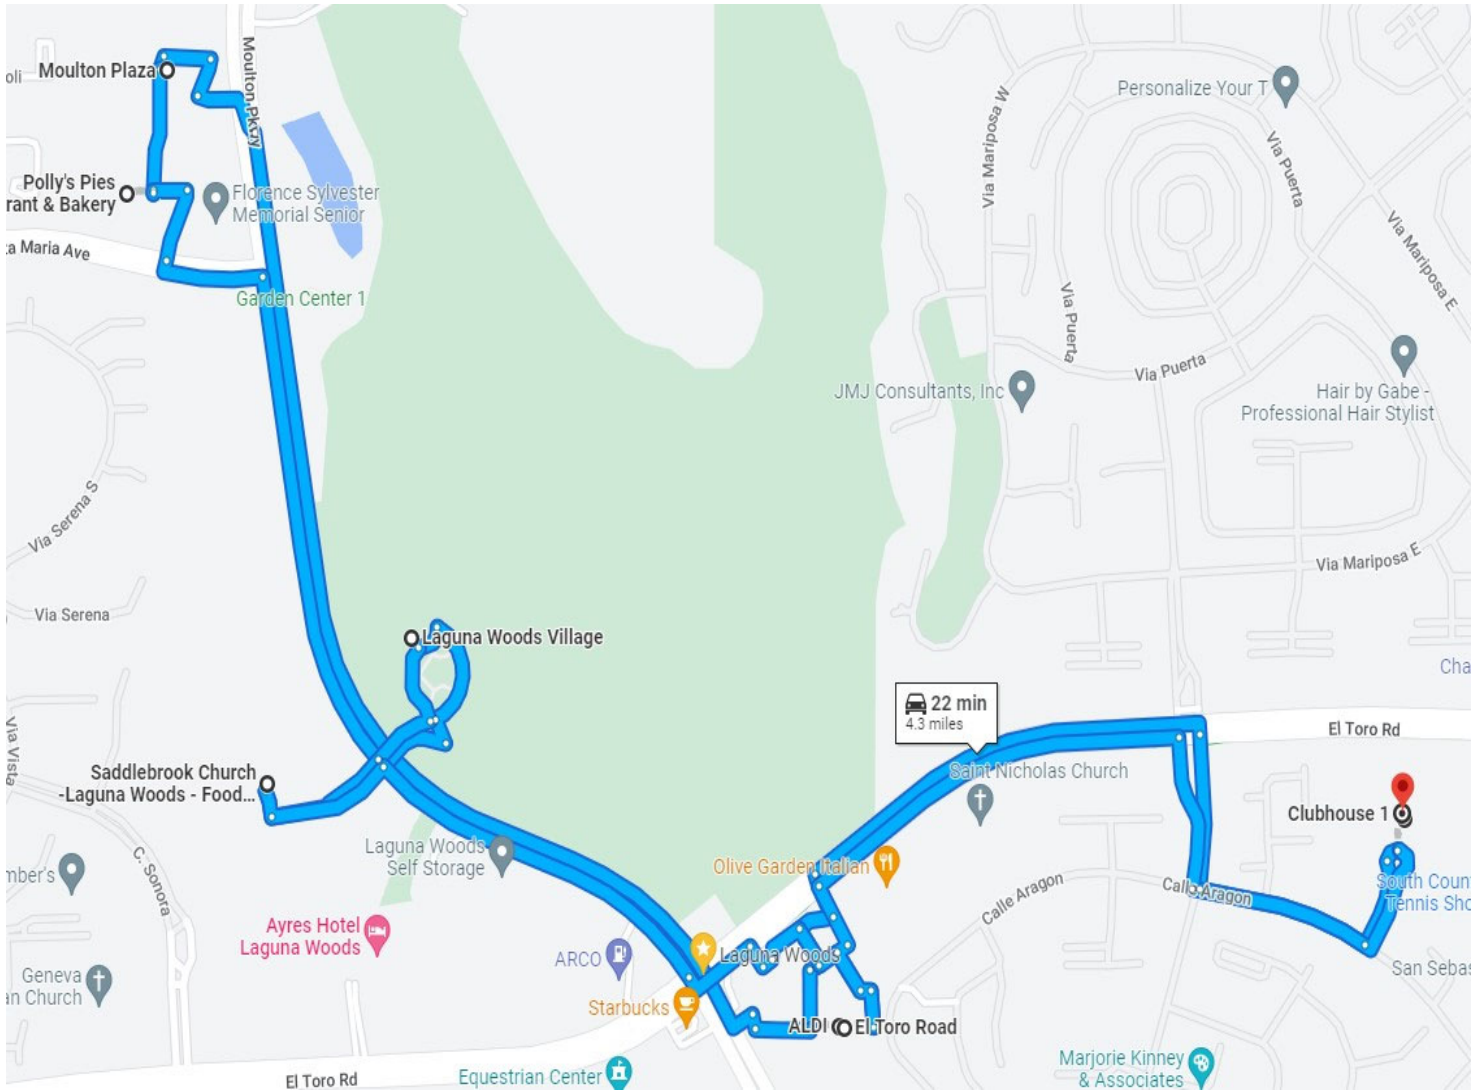

Neighborhood routes will not operate between 12:30 and 1 p.m. to provide bus drivers a lunch break.

Bus Route Hours: 9AM - 5PM Monday through Friday

Transportation: 949-597-4659