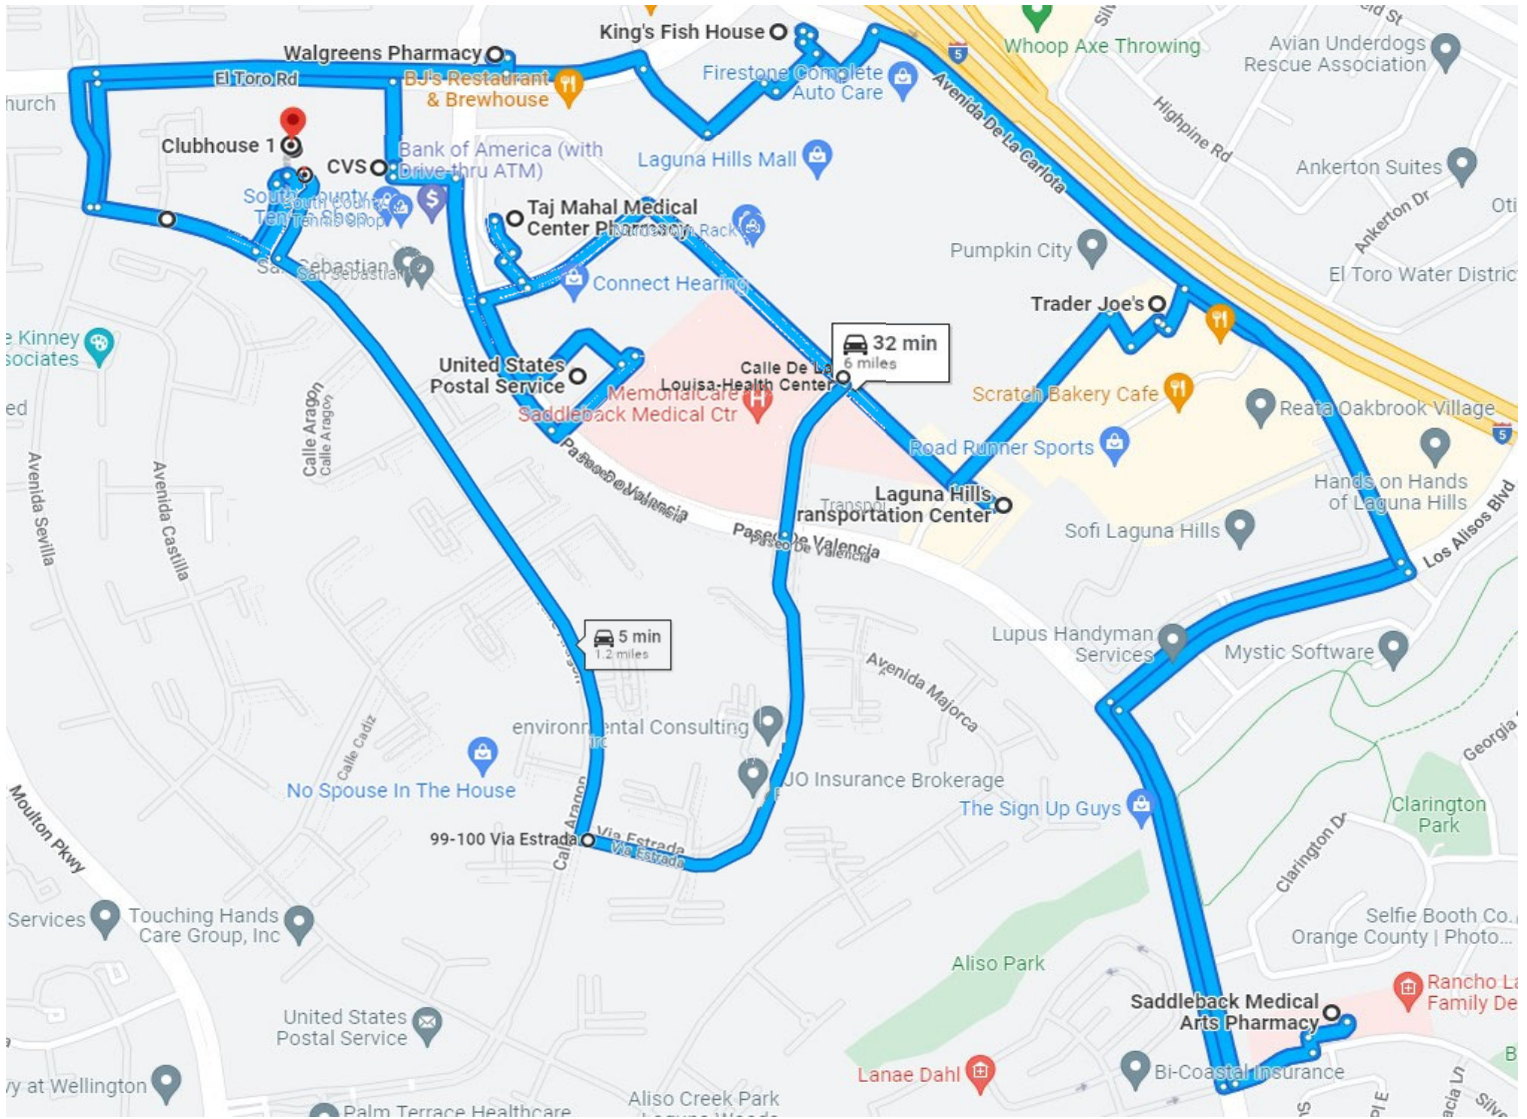

Neighborhood routes will not operate between 12:30 and 1 p.m. to provide bus drivers a lunch break.

Bus Route Hours: 9AM - 5PM Monday through Friday

Transportation: 949-597-4659