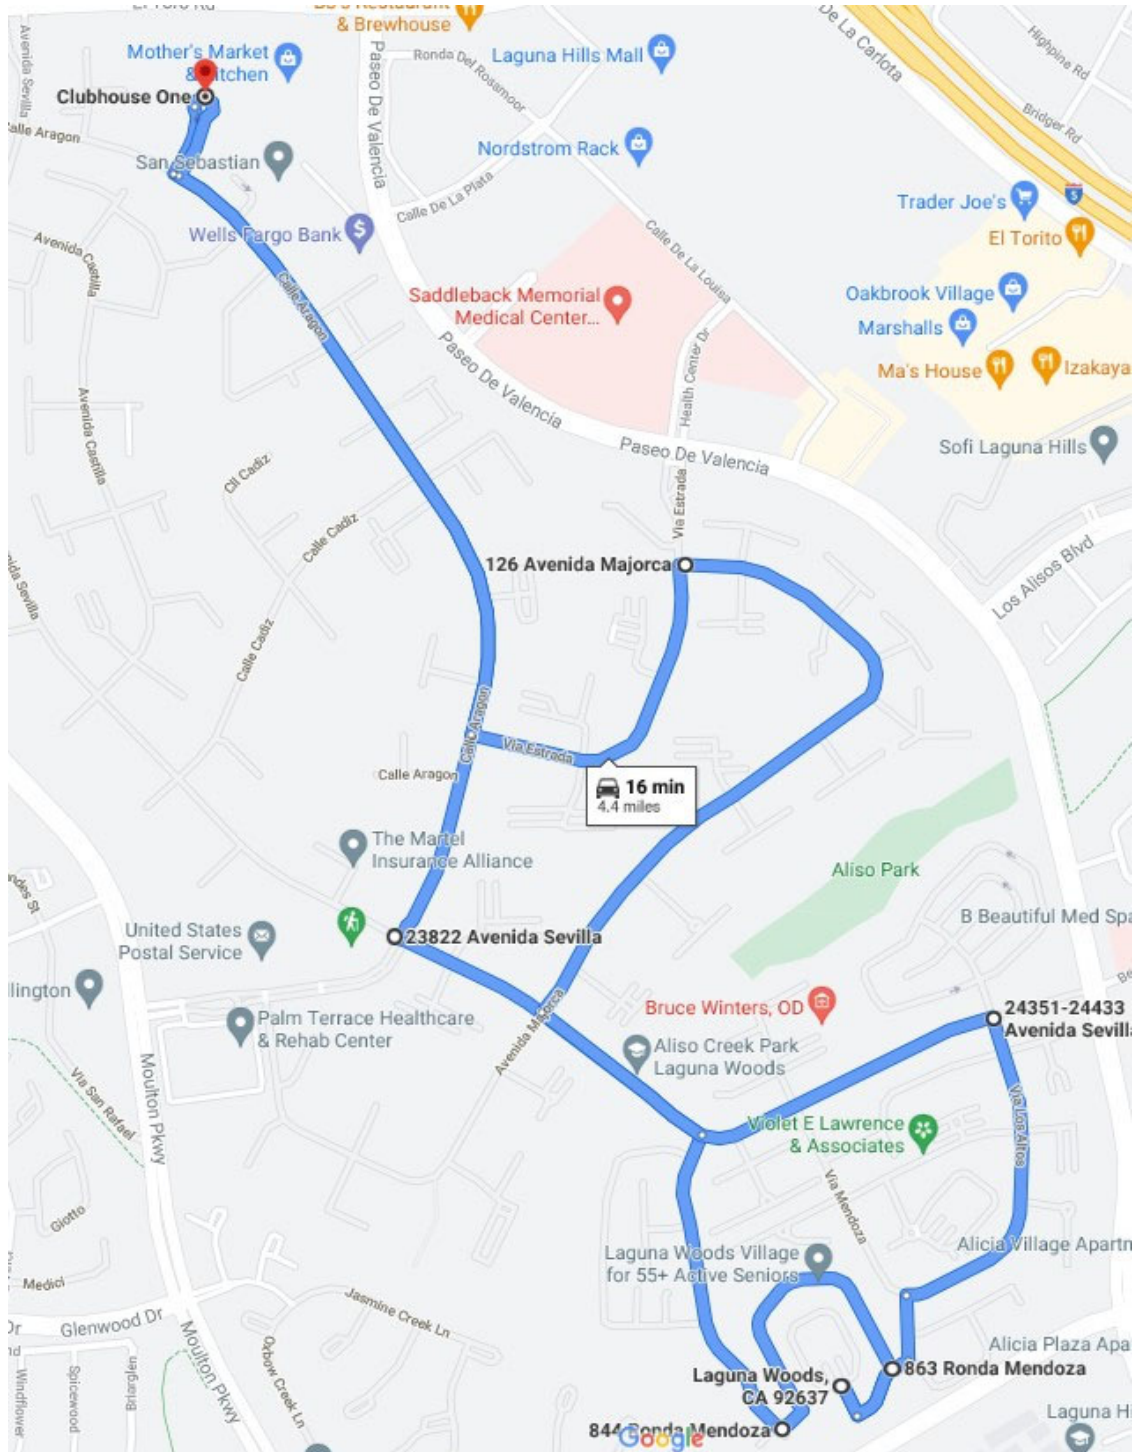

Neighborhood routes will not operate between 12:30 and 1 p.m. to provide bus drivers a lunch break.

Bus Route Hours: 9AM - 5PM Monday through Friday

Transportation: 949-597-4659