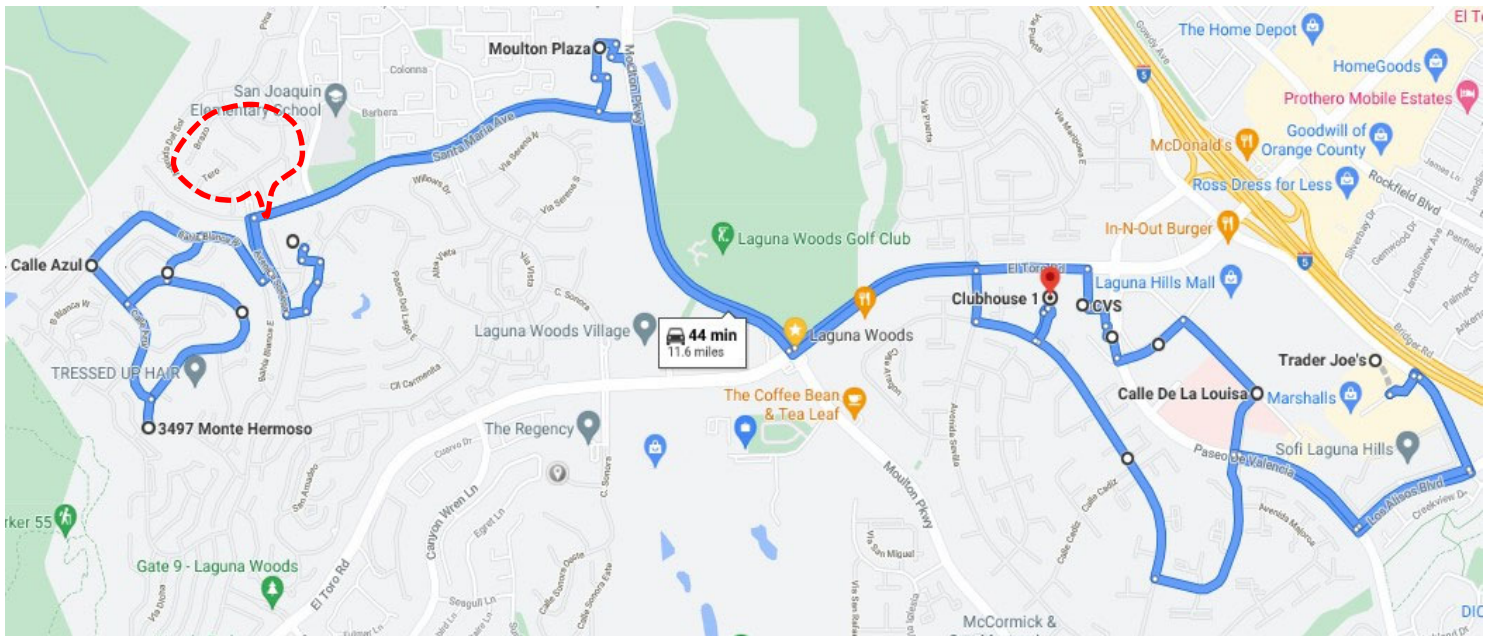

Laguna Woods Village

CDS Cul-De-Sac
(R) Special Request only

EASY RIDER FIXED BUS ROUTE 1

DESIGNATED ROUTE		ETA	
Clubhouse 1 (Starting Point)		:00	
Calle Aragon (CDS 29)		:01	
Avenida Sevilla		:02	
Santa Maria		:02	
Moulton Plaza / FSSC / El Toro Pharmacy		:04	
Avenida Sosiega		:05	
Gate 11 Avenida Despacio / Avenida del Sol	(R)	:06	
Gate 10		:06	
Towers	(R)	:07	
Bahia Blanca (Manor 3344-3326)	(R)		
Monte Hermoso (CDS 334)	(R)	:08	
Cabildo		:09	
Bahia Blanca (Manor 5324-5346)		:10	
CDS 344-351	(R)		
Calle Azul		:11	
CDS 339	(R)		
Punta Alta (Manor 3391-3497)		:11	
CDS 341 / Clubhouse 5	(R)	:12	
CDS 343	(R)		
Manor 3486	(R)	:14	
Bahia Blanca (CDS 353-356)	(R)		
Phase 5	(R)		
Monte Hermoso		:14	
Manor 3363	(R)	:15	
Monte Hermoso (CDS 340)		:16	
Punta Alta (Manor 3368-5372)		:16	
Algarrobo (Manor 5369)			
Clubhouse 6		:17	
CDS 336-335	(R)	:17	
Manor 5368 top of Hill	(R)	:18	
Bahia Blanca West		:20	
Cabildo			

Neighborhood routes will not operate between 12:30 and 1 p.m. to provide bus drivers a lunch break.

Bus Route Hours: 9AM - 5PM Monday through Friday

Transportation: 949-597-4659

Laguna Woods Village

EASY RIDER FIXED BUS ROUTE 1 CONTINUED

DESIGNATED ROUTE		ETA	
Avenida Sosiega		:21	
Towers		:23	
Gate 10		:25	
Gate 11 Avenida Despacio / Avenida del Sol	(R)	:27	
Moulton Plaza / FSSC / El Toro Pharmacy		:29	
El Toro / OCTA Bench		:38	
CVS		:40	
Transfer Point to Wellness			
Calle de La Plata		:42	
**Taj Mahal (Drop Off Only)		:43	Pick-ups are permitted at time of the Drop-off.
Calle de La Louisa (Medical Buildings)			
Trader Joe's		:45	
Health Center Dr. enter Gate 2		:46	
Via Estrada (CDS 21 - 24)		:48	
Calle Aragon (CDS 39-30)		:50	
Clubhouse 1 (Transfer Point)			