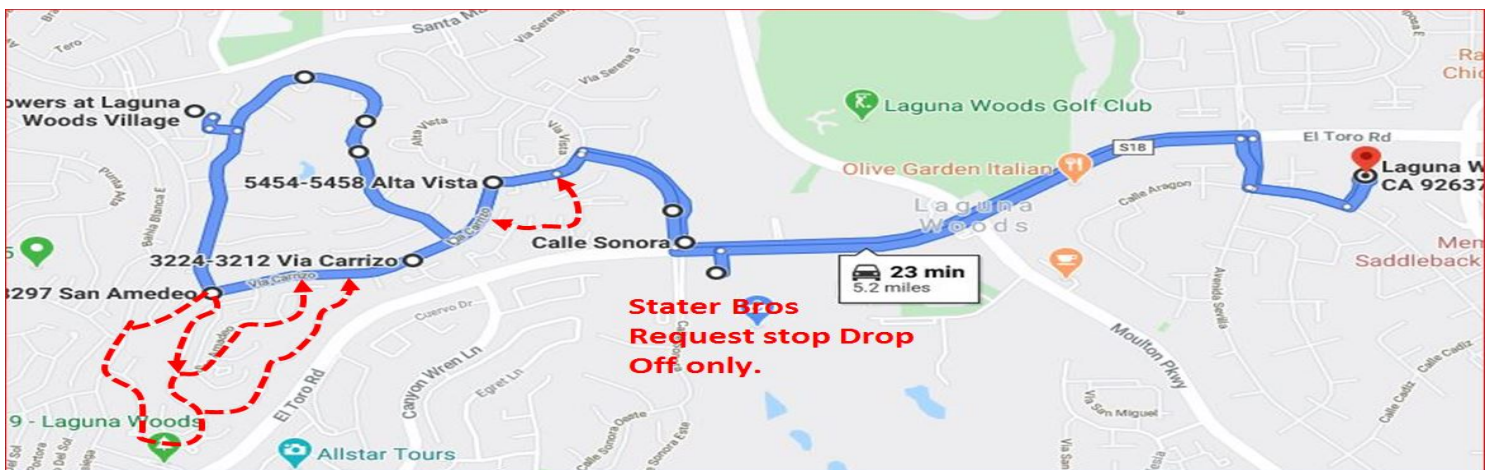

EASY RIDER FIXED BUS ROUTE 1 CONTINUED

DESIGNATED ROUTE	ETA	REQUEST STOP	ETA
Transfer Point to Commercial 1	:29	Transfer Point to Commercial 1	:29
El Toro / OCTA Bench	:38		:38
CVS	:40		:40
Calle de La Plata	:42		:42
Calle de La Louisa (Medical Buildings)	:43		:43
Trader Joe's Request Stop Drop off only		Trader Joe's Request Stop Drop off only	
Health Center Dr. enter Gate 2	:45		:45
Via Estrada (CDS 21 - 24)	:46		:46
Calle Aragon (CDS 39-30)	:48		:48
Clubhouse 1 (Ending Point)	:50		:50

EASY RIDER FIXED BUS ROUTE 2

GATE 7 / TOWERS TO STATER BROS.

DESIGNATED ROUTE	ETA	REQUEST STOP	ETA
Clubhouse 1 (Starting Point)	0:00	Depart Clubhouse 1	0:30
Calle Aragon (CDS 29)	0:01	Calle Aragon (CDS 29)	0:31
Lutheran Church / OCTA Bench (R)		Lutheran Church / OCTA Bench (R)	
Gate 7 Calle Sonora	0:05	Gate 7 Calle Sonora	0:35
Via Vista (CDS 303)	0:05	Via Vista (CDS 303)	0:35
Via Buena Vista (CDS 318-321) (R) ↔		Via Buena Vista (CDS 318-321) (R)	
Via Carrizo (Manor 5439-5430)	0:06	Via Carrizo (Manor 5439-5430)	0:36
Paseo Del Lago E. (CDS 377-367)	0:06	Paseo Del Lago E. (CDS 377-367)	0:36
The Towers	0:10	The Towers	0:40
Paseo Del Lago W. (CDS 365-359)	0:11	Paseo Del Lago W. (CDS 365-359)	0:41
Via Carrizo (CDS 328)		Via Carrizo (CDS 328)	
San Amadeo (Manor 3312 - 3238) (R) →	0:12	San Amadeo (Manor 3312 - 3238) (R)	0:42
San Amadeo (CDS 327-326) (R) →		San Amadeo (CDS 327-326) (R)	
San Amadeo (CDS 333 - 329) (R) →		San Amadeo (CDS 333 - 329) (R)	
Via Carrizo (CDS 324-322)	0:14	Via Carrizo (CDS 324-322)	0:44
Via Vista (Manor 3181-3184)	0:16	Via Vista (Manor 3181-3184)	0:46
Calle Sonora (Manor 3019 & 3011)		Calle Sonora (Manor 3019 & 3011)	
Gate 7 Calle Sonora	0:18	Gate 7 Calle Sonora	0:48
Presbyterian Church		Presbyterian Church	
Stater Bros. (R) Drop Off Only	0:21	Stater Bros. (R) Drop Off Only	0:51
El Toro Rd	0:23	El Toro Rd	0:53
Calle Aragon	0:24	Calle Aragon	0:54
Clubhouse 1 (Transfer Point)	0:27	Clubhouse 1 (Transfer Point)	0:57