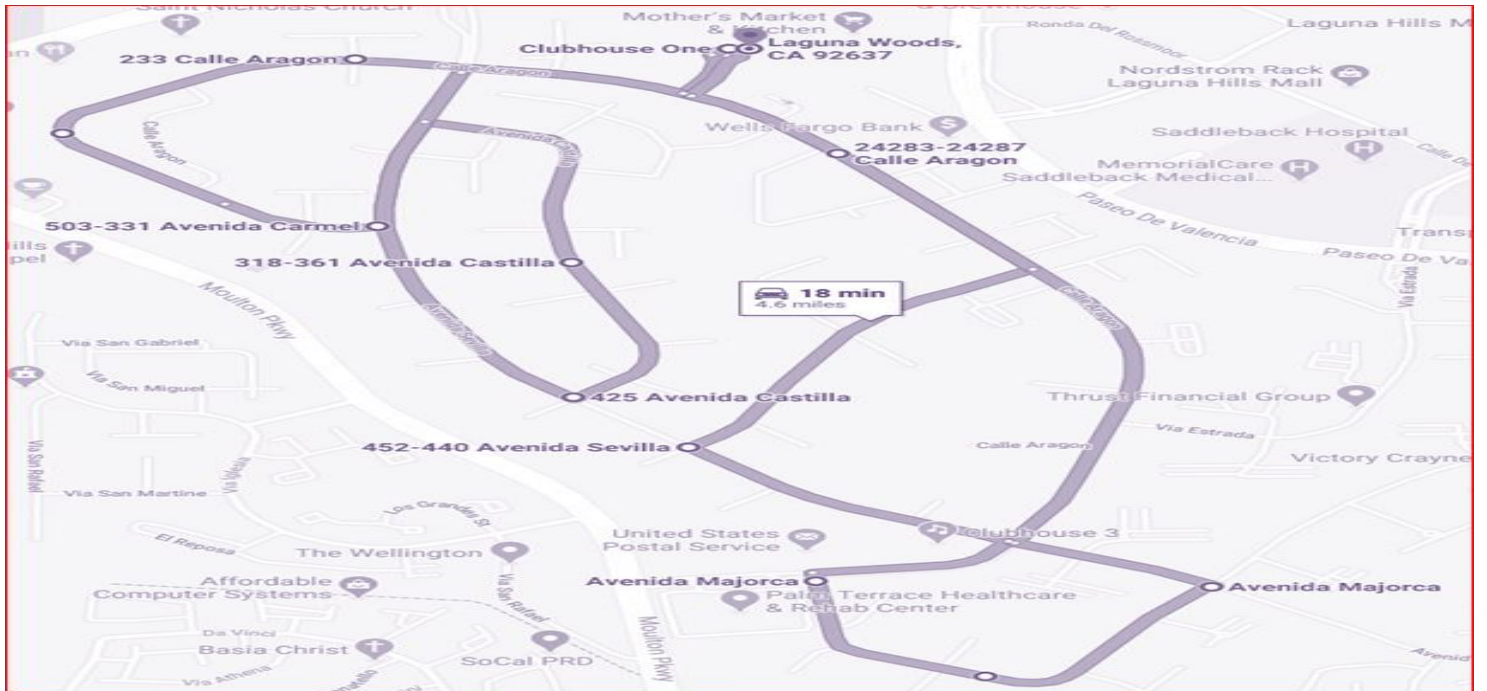

Neighborhood and Wellness routes will not operate between 12:30 and 1 p.m. to provide bus drivers a lunch break.

Bus Route Hours: 9AM - 5PM Monday through Friday

Transportation: 949-597-4659 (dial 2 to make a Request Stop)

EASY RIDER FIXED BUS ROUTE 5

CLUBHOUSE 3			
DESIGNATED ROUTE	ETA	DESIGNATED ROUTE	ETA
Clubhouse 1 (Starting Point)	0:00	Clubhouse 1 (Starting Point)	0:30
Calle Aragon (CDS 29-17)	0:01	Calle Aragon (CDS 29-17)	0:31
CDS 26 (R)	0:05	CDS 26 (R)	0:35
Avenida Carmel (CDS 19-17)	0:07	Avenida Carmel (CDS 19-17)	0:37
Avenida Sevilla (CDS 2-1)	0:09	Avenida Sevilla (CDS 2-1)	0:39
Avenida Castilla (CDS 41-50)	0:10	Avenida Castilla (CDS 41-50)	0:40
Avenida Sevilla (CDS 5- 1)	0:10	Avenida Sevilla (CDS 5- 1)	0:40
Calle Aragon (CDS 29- 35)	0:11	Calle Aragon (CDS 29- 35)	0:41
Calle Cadiz (CDS 16-14)	0:11	Calle Cadiz (CDS 16-14)	0:41
Avenida Sevilla (CDS 6-8)	0:12	Avenida Sevilla (CDS 6-8)	0:42
Clubhouse 3	0:13	Clubhouse 3	0:43
Calle Aragon	0:14	Calle Aragon	0:44
Avenida Majoca (CDS 67-62)	0:15	Avenida Majoca (CDS 67-62)	0:45
Avenida Sevilla (CDS 9 -10)	0:18	Avenida Sevilla (CDS 9 -10)	0:48
Calle Aragon (CDS 40 - 30)	0:19	Calle Aragon (CDS 40 - 30)	0:49
Clubhouse 1 (Transfer Point)	0:20	Clubhouse 1 (Transfer Point)	0:50