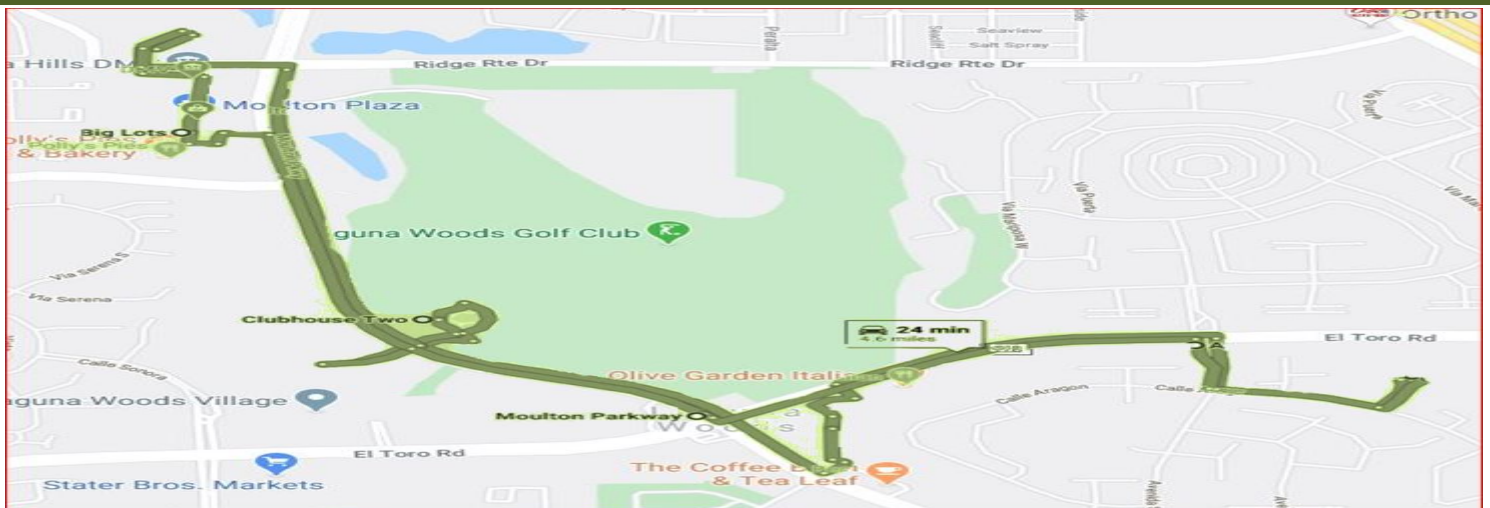

EASY RIDER COMMERCIAL ROUTE 1

ALDI / BRAILLE INSTITUTE / MOULTON PLAZA

DESIGNATED ROUTE	ETA	DESIGNATED ROUTE	ETA
CH 1 (STARTING POINT)	0:00	CH 1 (STARTING POINT)	0:30
Aragon (CDS 29)	0:01	Aragon (CDS 29)	0:31
GATE 1	0:02	GATE 1	0:32
El Toro Rd Lutheran / OCTA Bench (R)		El Toro Rd Lutheran / OCTA Bench (R)	
Garden Center 1 (R)		Garden Center 1 (R)	
Aldi	0:05	Aldi	0:35
Memorial Care Clinic (R)		Memorial Care Clinic (R)	
Laguna Woods City Hall (R)		Laguna Woods City Hall (R)	
Clubhouse 2 / 7 (R)		Clubhouse 2 / 7 (R)	
Braille Institute (R)		Braille Institute (R)	
Nifty After Fifty (R)		Nifty After Fifty (R)	
Big Lots	0:10	Big Lots	0:40
Florence Silverter Senior Center (R)		Florence Silverter Senior Center (R)	
Clubhouse 7 / 2 (R)		Clubhouse 7 / 2 (R)	
Garden Center 2 (R)		Garden Center 2 (R)	
Pacific Hills / Grace Hills Church (R)		Pacific Hills / Grace Hills Church (R)	
Temple Judea / Methodist Church (R)		Temple Judea / Methodist Church (R)	
Aldi	0:20	Aldi	0:50
Laguna Woods City (R)		Laguna Woods City (R)	
Saint Nicholas Church (R)		Saint Nicholas Church (R)	
GATE 1	0:28	GATE 1	0:58
Clubhouse 1 (Transfer Point)	0:30	Clubhouse 1 (Transfer Point)	0:00