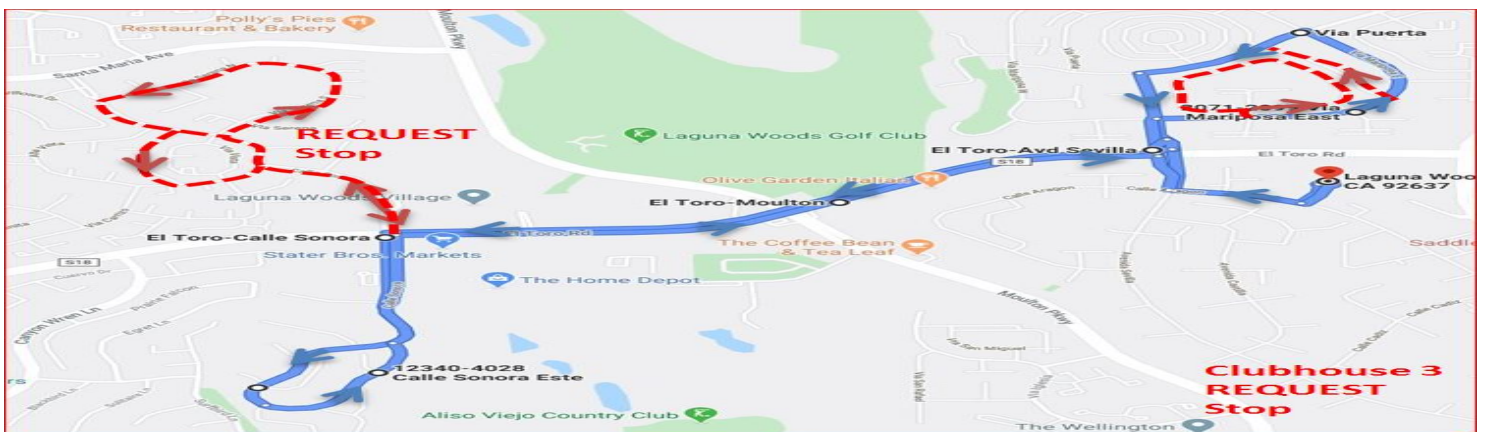

EASY RIDER FIXED BUS ROUTE 3

GATES 5, 14, 7			
DESIGNATED ROUTE	ETA	DESIGNATED ROUTE	ETA
Clubhouse 1 (Starting Point)	0:00	Clubhouse 1 (Starting Point)	0:30
Calle Aragon (CDS 29)	0:01	Calle Aragon (CDS 29)	0:31
Gate 5	0:03	Gate 5	0:33
Via Mariposa East (CDS 205-207)	0:03	Via Mariposa East (CDS 205-207)	0:33
Via Mariposa East (CDS 208-215) (R) ➤	0:05	Via Mariposa East (CDS 208-215) (R)	0:05
Via Puerta (CDS 217-206) (R) ➤	0:05	Via Puerta (CDS 217-206) (R)	0:35
Avenida Sevilla	0:05	Avenida Sevilla	0:35
Gate 5	0:10	Gate 5	0:40
El Toro Rd Lutheran Church (R)	0:10	El Toro Rd Lutheran Church (R)	0:40
Gate 14	0:14	Gate 14	0:44
Calle Sonora (CDS 401-409)	0:14	Calle Sonora (CDS 401-409)	0:44
Gate 14	0:16	Gate 14	0:46
El Toro Rd (OCTA Stop at Stater Bros)	0:17	El Toro Rd (OCTA Stop at Stater Bros)	0:47
Via Serena North & South (R) ---➤	0:18	Via Serena North & South (R)	0:43
Via Vista (CDS 304-302) (R) ---➤	0:19	Via Vista (CDS 304-302) (R)	0:49
Calle Sonora	0:21	Calle Sonora	0:51
Gate 7	0:23	Gate 7	0:53
Presbyterian Church (R)	0:23	Presbyterian Church (R)	0:53
Moulton Pkwy	0:24	Moulton Pkwy	0:54
Saint Nicholas Church (R)	0:25	Saint Nicholas Church (R)	0:56
Clubhouse 3 (R)		Clubhouse 3 (R)	
Calle Aragon	0:26	Calle Aragon	0:56
Clubhouse 1 (Transfer Point)	0:30	Clubhouse 1 (Transfer Point)	0:00

Neighborhood and Wellness routes will not operate between 12:30 and 1 p.m. to provide bus drivers a lunch break.

Bus Route Hours: 9AM - 5PM Monday through Friday

Transportation: 949-597-4659 (dial 2 to make a Request Stop)