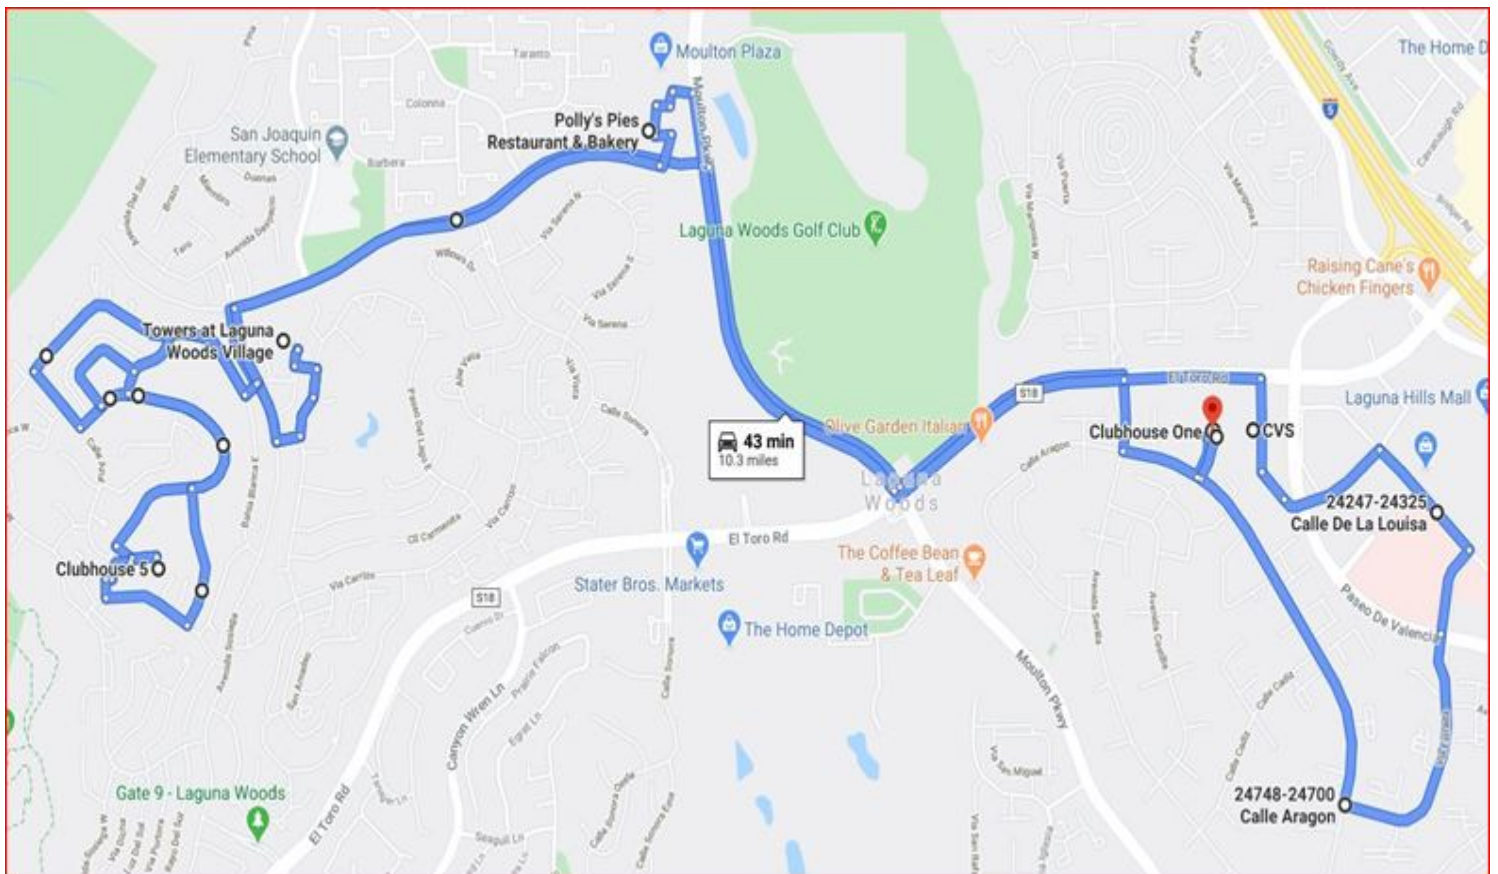

EASY RIDER FIXED BUS ROUTE 1

GATE 10 / CLUBHOUSES 5 AND 6

DESIGNATED ROUTE	ETA	REQUEST STOP	ETA
Clubhouse 1 (Starting Point)	:00		:00
Calle Aragon (CDS 29)	:01		:01
Avenida Sevilla	:02		:02
Santa Maria	:02		:02
Avenida Sosiega	:05		:05
Gate 10	:06		:06
Towers (R)	:07	Towers (R)	:07
Bahia Blanca (Manor 3344-3326) (R)	:08	Bahia Blanca (Manor 3344-3326) (R)	:08
Monthe Hermoso (CDS 334) (R)	:08	Monthe Hermoso (CDS 334) (R)	:08
Cabildo	:09		:09
Bahia Blanca (Manor 5324-5346)	:10		:10
CDS 344, 345, 346, 347, 348, 349, 350, 351 (R)		CDS 344, 345, 346, 347, 348, 349, 350, 351 (R)	
Calle Azul	:11		:11
CDS 339 (R)		CDS 339 (R)	
Punta Alta (Manor 3391-3497)	:11		:11
CDS 341 (R) / Clubhouse 5 (R)	:12	CDS 341 (R) / Clubhouse 5 (R)	:12
CDS 343 (R)		CDS 343 (R)	
Manor 3486 (R)	:14	Manor 3486 (R)	:14
Bahia Blanca (CDS 353-356) (R)		Bahia Blanca (CDS 353-356) (R)	
Phase 5 (R)		Phase 5 (R)	
Monte Hermoso	:14		:14
Manor 3363 (R)	:15	Manor 3363 (R)	:15
Monte Hermoso (CDS 340)	:16		:16
Punta Alta (Manor 3368-5372)	:16		:16
Algarrobo (Manor 5369)			
Clubhouse 6	:17		:17
CDS 336-335 (R)	:17	CDS 336-335 (R)	:17
Manor 5368 top of Hill (R)	:18	Manor 5368 top of Hill (R)	:18
Bahia Blanca West	:20		:20
Cabildo			
Avenida Sosiega	:21		:21
Towers	:23		:23
Gate 10	:25		:25
Moulton Plaza			

EASY RIDER FIXED BUS ROUTE 1 CONTINUED

DESIGNATED ROUTE	ETA	REQUEST STOP	ETA
Transfer Point to Commercial 1	:29	Transfer Point to Commercial 1	:29
El Toro / OCTA Bench	:38		:38
CVS	:40		:40
Calle de La Plata	:42		:42
Calle de La Louisa (Medical Buildings)	:43		:43
Trader Joe's Request Stop Drop off only		Trader Joe's Request Stop Drop off only	
Health Center Dr. enter Gate 2	:45		:45
Via Estrada (CDS 21 - 24)	:46		:46
Calle Aragon (CDS 39-30)	:48		:48
Clubhouse 1 (Ending Point)	:50		:50