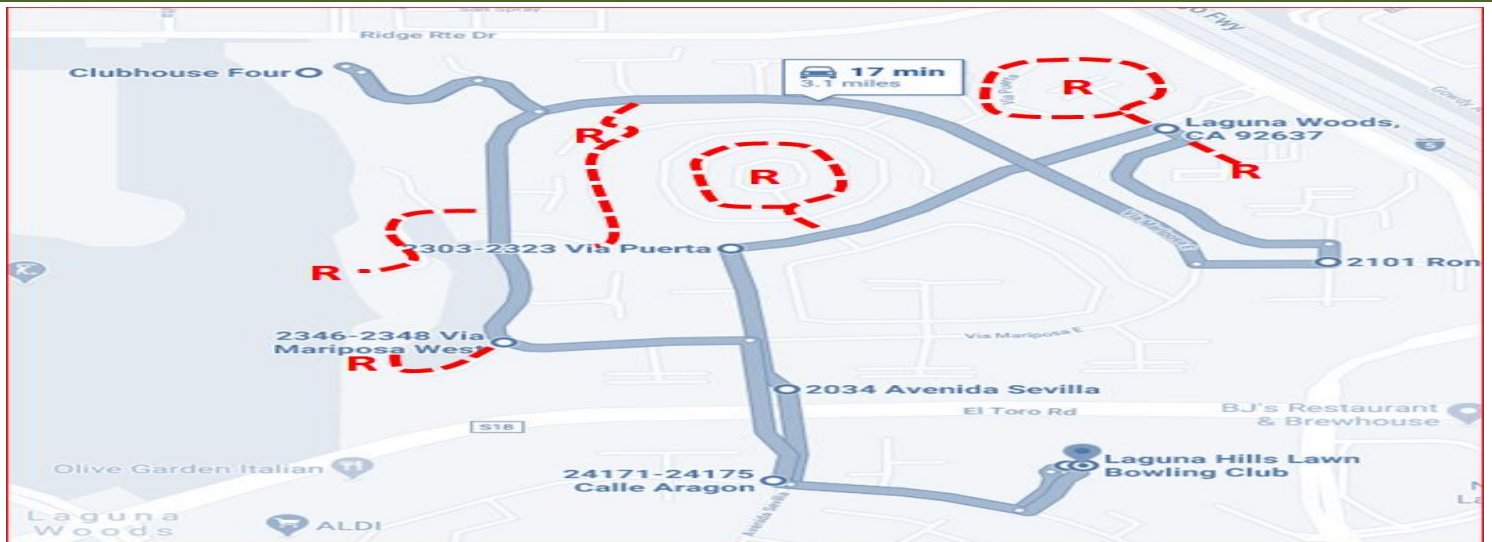

Neighborhood and Wellness routes will not operate between 12:30 and 1 p.m. to provide bus drivers a lunch break.

Bus Route Hours: 9AM - 5PM Monday through Friday

Transportation: 949-597-4659 (dial 2 to make a Request Stop)

EASY RIDER FIXED BUS ROUTE 4

GATE 5 / CLUBHOUSE 4

DESIGNATED ROUTE	ETA	DESIGNATED ROUTE	ETA
Clubhouse 1 (Starting Point)	0:00	Clubhouse 1 (Starting Point)	0:30
Calle Aragon (CDS 29)	0:01	Calle Aragon (CDS 29)	0:31
Gate 5	0:04	Gate 5	0:34
Avenida Sevilla (CDS 201)	0:05	Avenida Sevilla (CDS 201)	0:36
Via Puerta (CDS 216 2nd Level) (R)	0:06	Via Puerta (CDS 216 2nd Level) (R)	0:38
Via Puerta (CDS 217-206) (R)	0:08	Via Puerta (CDS 217-206) (R)	0:40
Via Puerta (CDS 212) (R)	0:10	Via Puerta (CDS 212) (R)	9:48
Via Puerta (CDS 213-209)	0:10	Via Puerta (CDS 213)	0:41
Ronda Granada (CDS 211) (R)	0:11	Ronda Granada (CDS 211) (R)	0:42
Via Mariposa East (CDS 208-215) (R)	0:12	Via Mariposa East (CDS 208-215) (R)	0:44
Via Mariposa West (CDS 226-221)	0:12	Via Mariposa West (CDS 226-221)	0:47
Clubhouse 4	0:14	Clubhouse 4	0:48
Via Mariposa West (CDS 223/218) (R)	0:17	Via Mariposa West (CDS 223/218) (R)	0:51
Via Mariposa West (CDS 220-219 (R))	0:18	Via Mariposa West (CDS 220-219 (R))	0:52
Via Mariposa West (CDS 202-204)	0:21	Via Mariposa West (CDS 202-204)	0:53
Via Mariposa West (CDS 203) (R)	0:21	Via Mariposa West (CDS 203) (R)	0:55
Gate 5	0:22	Gate 5	
Gate 1	0:23	Gate 1	
Calle Aragon	0:25	Calle Aragon	
Clubhouse 1 (Transfer Point)		Clubhouse 1 (Transfer Point)	