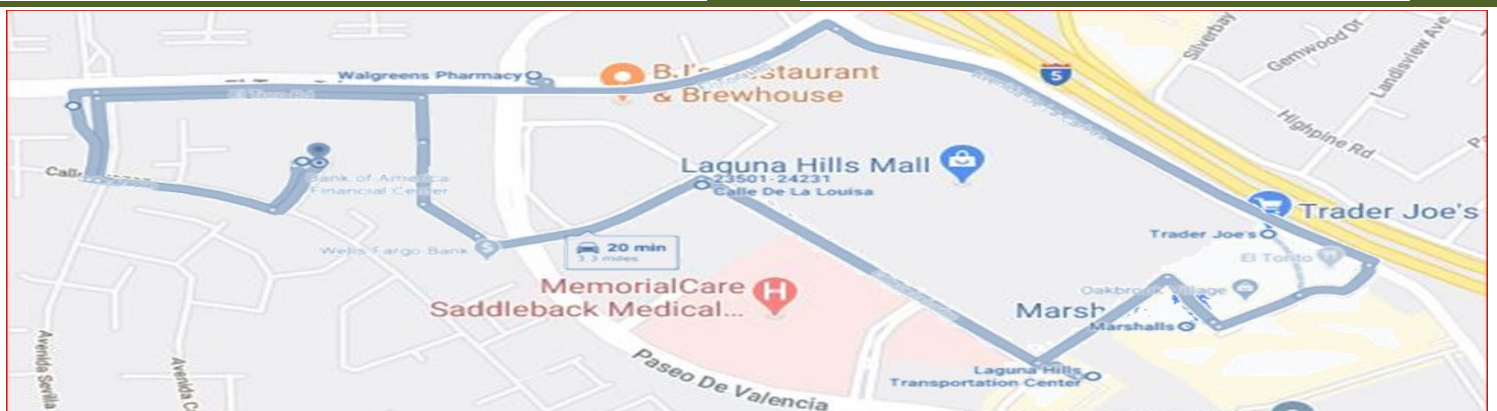

Neighborhood and Wellness routes will not operate between 12:30 and 1 p.m. to provide bus drivers a lunch break.

Bus Route Hours: 9AM - 5PM Monday through Friday

Transportation: 949-597-4659 (dial 2 to make a Request Stop)

EASY RIDER WELLNESS ROUTE

COMMERCIAL EAST AND WELLNESS

DESIGNATED ROUTE	ETA	DESIGNATED ROUTE	ETA
Clubhouse 1 (Starting Point)	0:00	Clubhouse 1 (Starting Point)	0:30
Calle Aragon (CDS 29)	0:01	Calle Aragon (CDS 29)	0:31
CVS/Mothers Restaurant	0:05	CVS/Mothers Restaurant	0:35
Hospital (Rear Loop) (R)	0:09	Hospital (Rear Loop) (R)	0:39
Post Office (R)		Post Office (R)	
Farmers and Merchant Bank (R)		Farmers and Merchant Bank (R)	
California Bank & Trust (R)		California Bank & Trust (R)	
Laguna Building (R)		Laguna Building (R)	
Taj Mahal (R)		Taj Mahal (R)	
Fish House Restaurant / In - Out (R)		Fish House Restaurant / In - Out (R)	
Glass Building / Harvard Eye Center	0:12	Glass Building / Harvard Eye Center	0:42
Memorial Care Center (R)		Memorial Care Center (R)	
OCTA Transportation Center	0:15	OCTA Transportation Center	0:45
Rehab Center (R)		Rehab Center (R)	
Oakbrook Village / Marshalls	0:20	Oakbrook Village / Marshalls	0:50
Trader Joes	0:22	Trader Joes	0:52
Complete Balance (R)		Complete Balance (R)	
Medical Arts (R)		Medical Arts (R)	
Dental Plaza (R)		Dental Plaza (R)	
Villa Valencia (R)		Villa Valencia (R)	
L.H.City Hall / Medical Building (R)		L.H.City Hall / Medical Building (R)	
Walgreens (R)		Walgreens (R)	
St George's Episcopal Church (R)		St George's Episcopal Church (R)	
Clubhouse 1 (Transfer Point)	:30	Clubhouse 1 (Transfer Point)	0:00