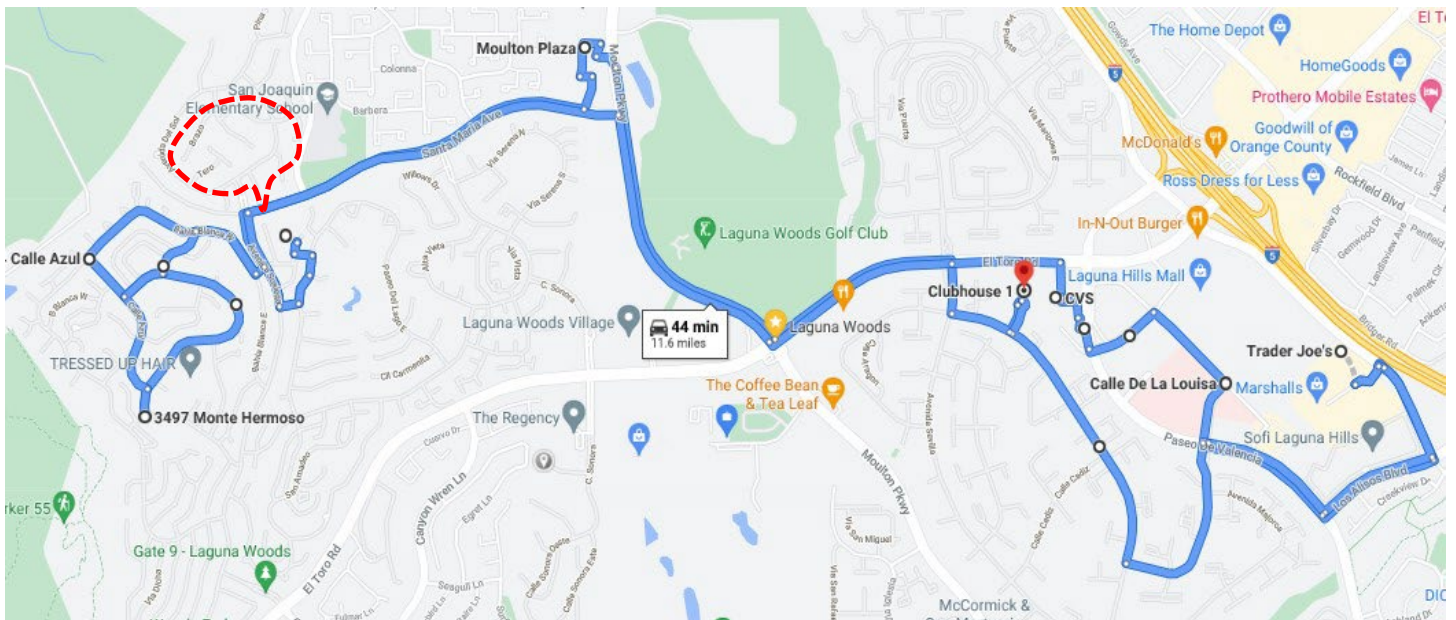

Laguna Woods Village®

CDS Cul-De-Sac
(R) Special Request only

EASY RIDER FIXED BUS ROUTE 1

DESIGNATED ROUTE		ETA
Clubhouse 1 (Starting Point)		:00
Calle Aragon (CDS 29)		:01
Avenida Sevilla		:02
Santa Maria		:02
Moulton Plaza / El Toro Pharmacy		:03
Avenida Sosiega		:05
Gate 11 Avenida Despacio / Avenida del Sol	(R)	:06
Gate 10		:06
Towers	(R)	:07
Bahia Blanca (Manor 3344-3326)	(R)	
Monte Hermoso (CDS 334)	(R)	:08
Cabildo		:09
Bahia Blanca (Manor 5324-5346)		:10
CDS 344-351	(R)	
Calle Azul		:11
CDS 339	(R)	
Punta Alta (Manor 3391-3497)		:11
CDS 341 / Clubhouse 5	(R)	:12
CDS 343	(R)	
Manor 3486	(R)	:14
Bahia Blanca (CDS 353-356)	(R)	
Phase 5	(R)	
Monte Hermoso		:14
Manor 3363	(R)	:15
Monte Hermoso (CDS 340)		:16
Punta Alta (Manor 3368-5372)		:16
Algarrobo (Manor 5369)		
Clubhouse 6		:17
CDS 336-335	(R)	:17
Manor 5368 top of Hill	(R)	:18
Bahia Blanca West		:20
Cabildo		

EASY RIDER FIXED BUS ROUTE 1 CONTINUED

DESIGNATED ROUTE		ETA	
Avenida Sosiega		:21	
Towers		:23	
Gate 10		:25	
Gate 11 Avenida Despacio / Avenida del Sol	(R)	:27	
Moulton Plaza			
El Toro / OCTA Bench		:38	
CVS		:40	
Transfer Point to Wellness			
Calle de La Plata		:42	
**Taj Mahal (Drop Off Only)		:43	Pick-ups are permitted at time of the Drop-off.
Calle de La Louisa (Medical Buildings)			
Trader Joe's		:45	
Health Center Dr. enter Gate 2		:46	
Via Estrada (CDS 21 - 24)		:48	
Calle Aragon (CDS 39-30)		:50	
Clubhouse 1 (Transfer Point)			