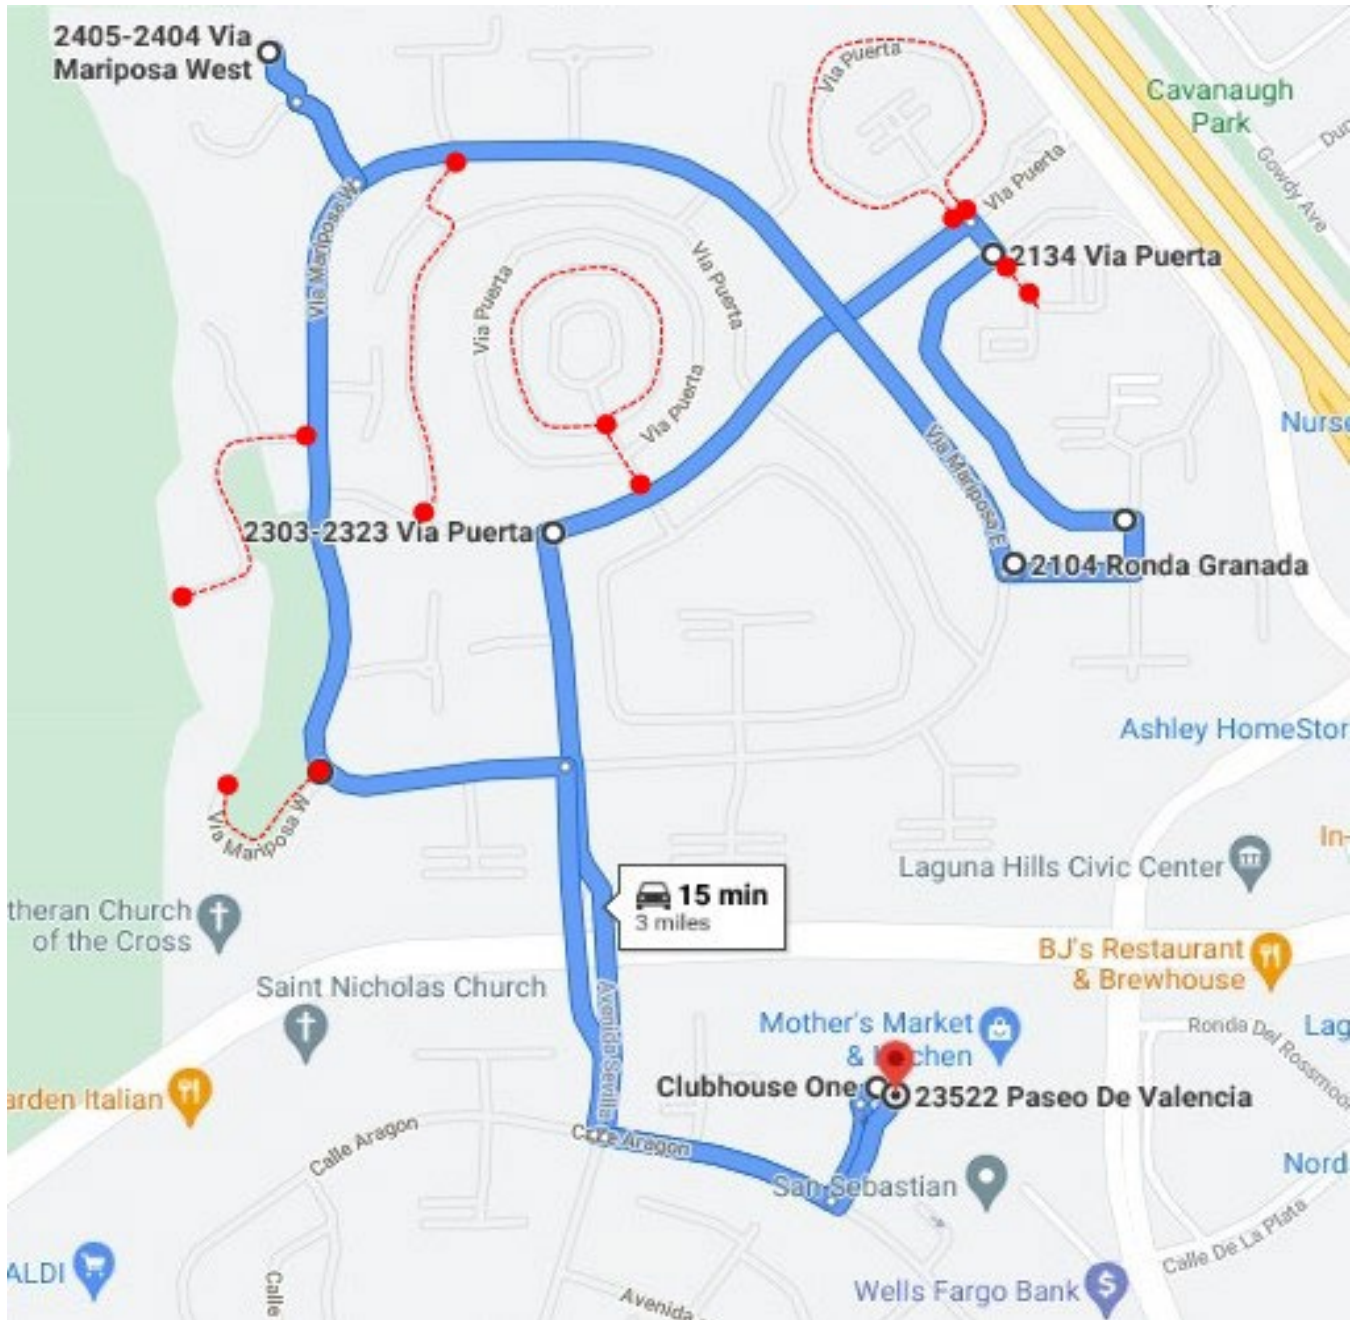

Neighborhood routes will not operate between 12:30 and 1 p.m. to provide bus drivers a lunch break.

Bus Route Hours: 9AM - 5PM Monday through Friday

Transportation: 949-597-4659