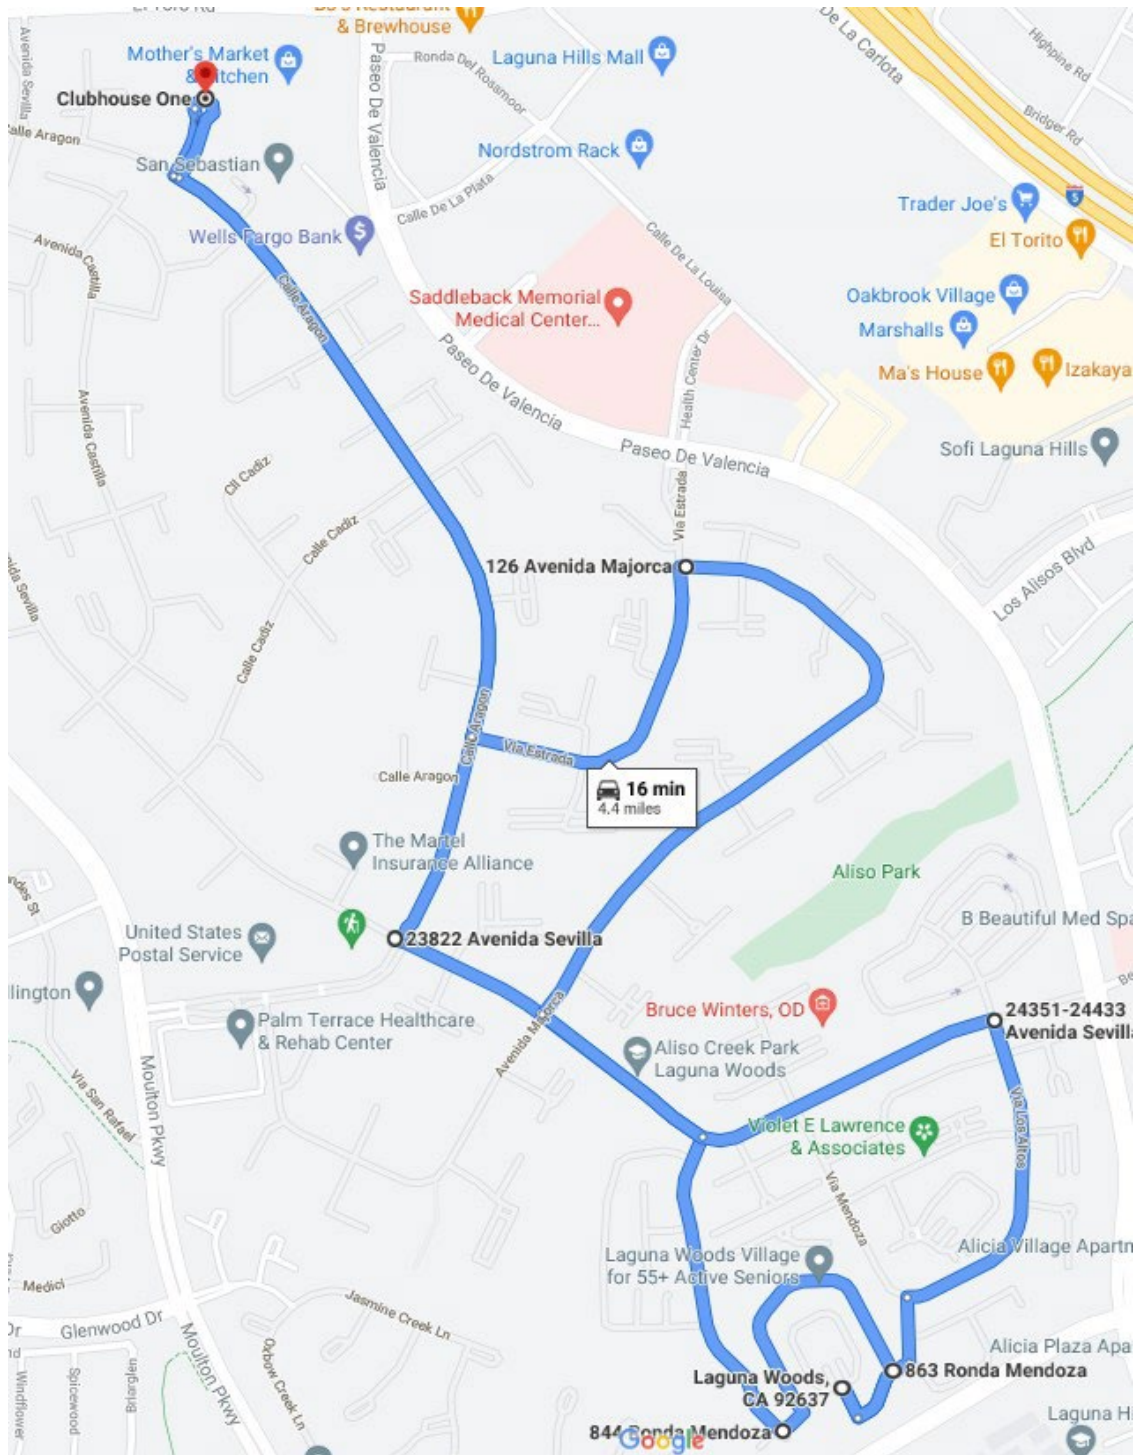

Neighborhood routes will not operate between 12:30 and 1 p.m. to provide bus drivers a lunch break.

Bus Route Hours: 9AM - 5PM Monday through Friday

Transportation: 949-597-4659