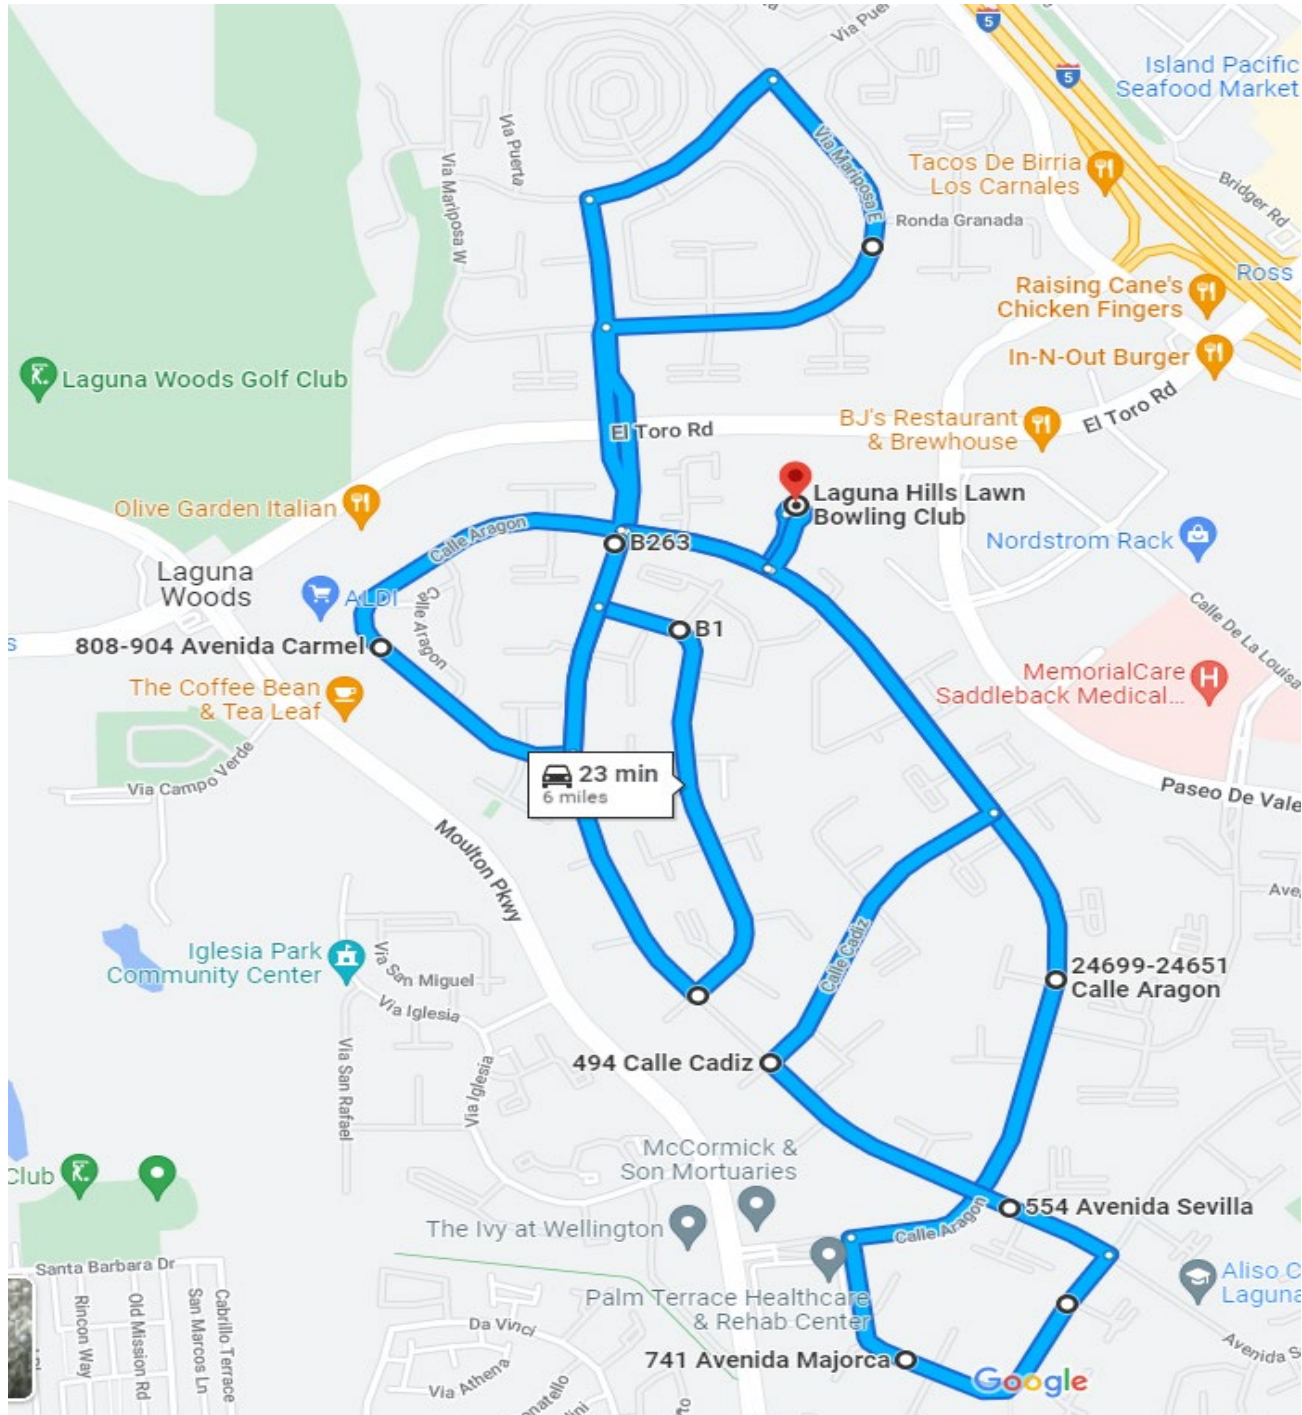

Neighborhood routes will not operate between 12:30 and 1 p.m. to provide bus drivers a lunch break.

Bus Route Hours: 9AM - 5PM Monday through Friday

Transportation: 949-597-4659