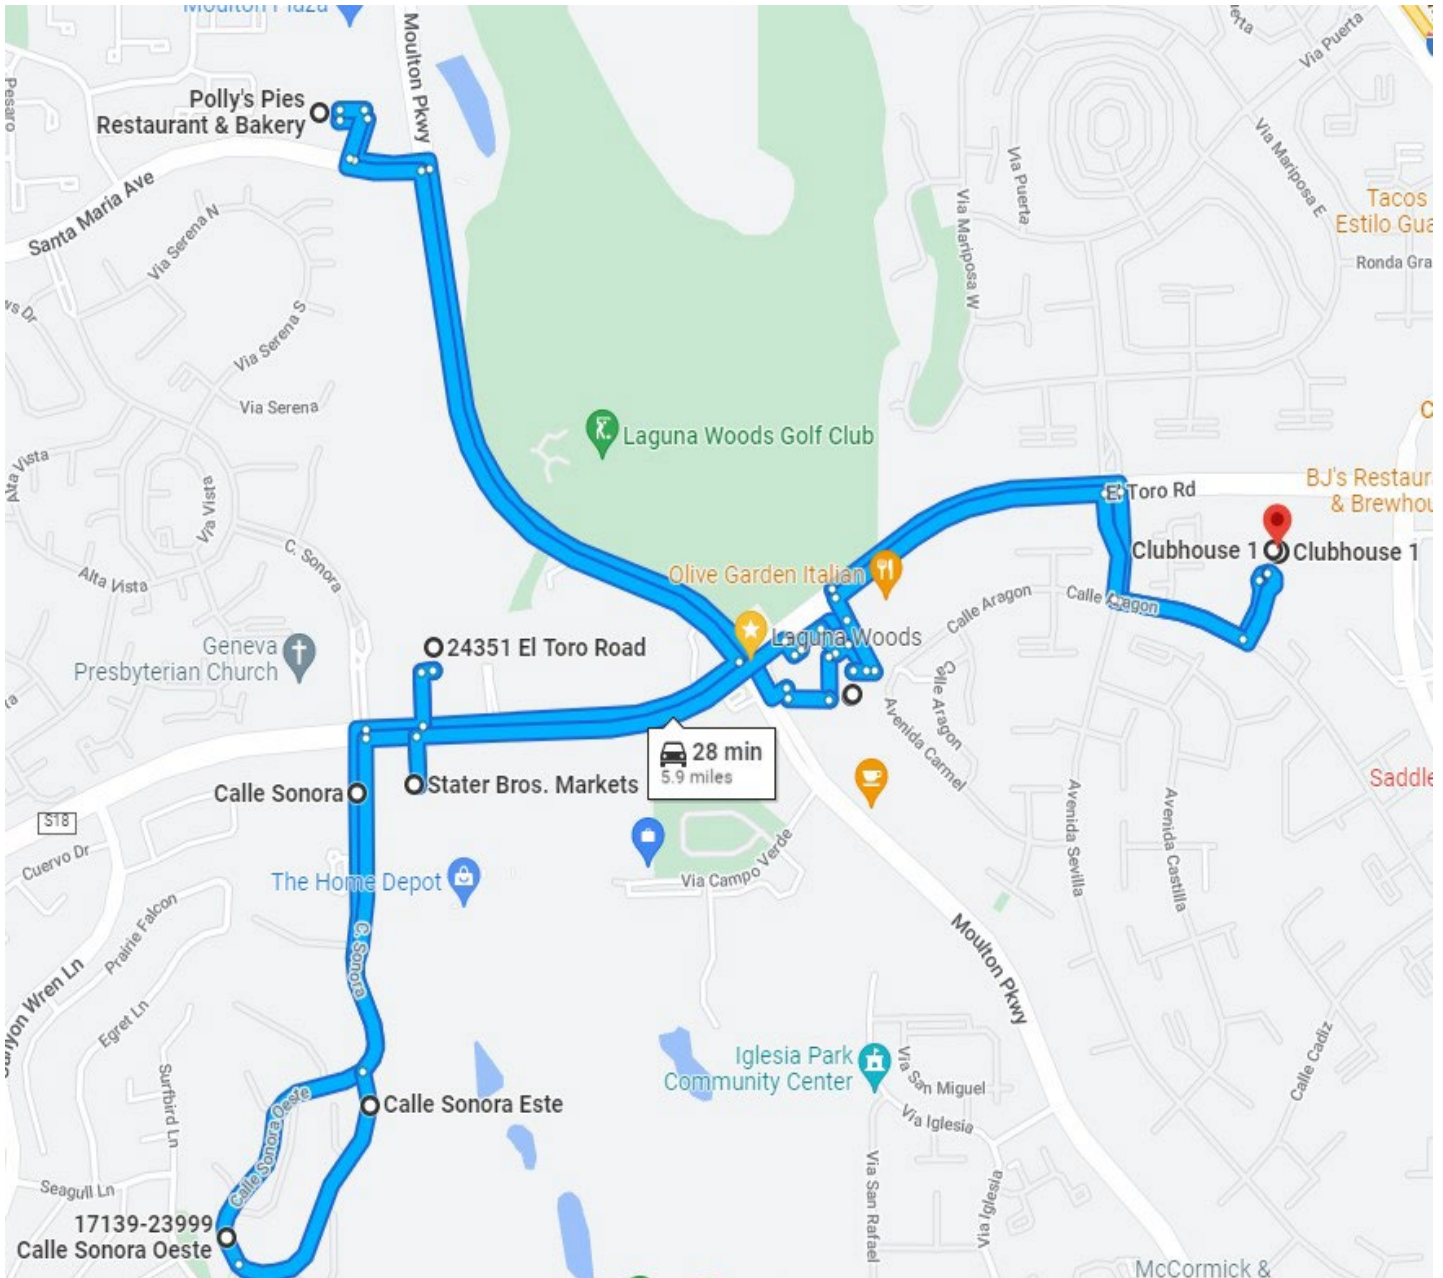

Neighborhood routes will not operate between 12:30 and 1 p.m. to provide bus drivers a lunch break.

Bus Route Hours: 9AM - 5PM Monday through Friday

Transportation: 949-597-4659