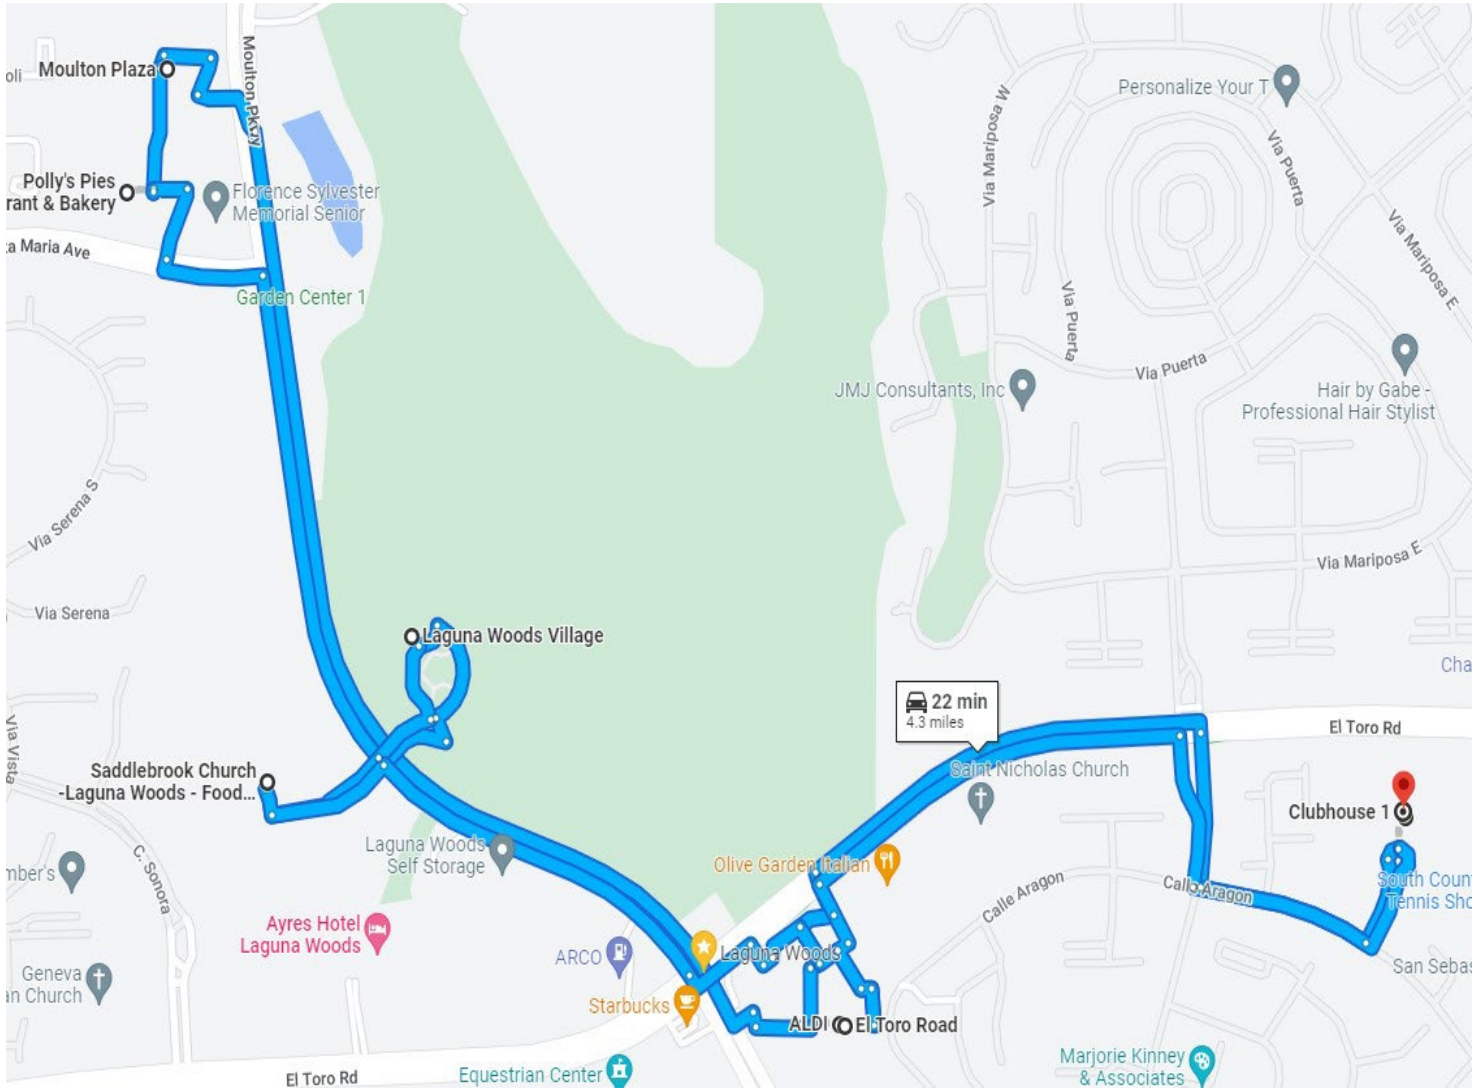

Laguna Woods Village®

EASY RIDER COMMERCIAL ROUTE 1

ALDI / BRAILLE INSTITUTE / MOULTON PLAZA					
DESIGNATED ROUTE		ETA	DESIGNATED ROUTE		ETA
Clubhouse 1 (Starting Point)		0:00	Clubhouse 1 (Starting Point)		0:30
Calle Aragon (CDS 29)		0:01	Calle Aragon (CDS 29)		0:31
Gate 1		0:02	Gate 1		0:32
El Toro Rd Lutheran / OCTA Bench	(R)		El Toro Rd Lutheran / OCTA Bench	(R)	
Garden Center 1	(R)		Garden Center 1	(R)	
Aldi			Aldi		
Memorial Care Clinic	(R)		Memorial Care Clinic	(R)	
Laguna Woods City Hall	(R)		Laguna Woods City Hall	(R)	
Clubhouse 2 / 7	(R)		Clubhouse 2 / 7	(R)	
Braille Institute	(R)		Braille Institute	(R)	
Encore Wellness (Nifty After Fifty)	(R)		Encore Wellness (Nifty After Fifty)	(R)	
Moulton Plaza (El Toro Pharmacy)		0:10	Moulton Plaza (El Toro Pharmacy)		0:40
Florence Sylvester Senior Center	(R)		Florence Sylvester Senior Center	(R)	
Clubhouse 7 / 2	(R)		Clubhouse 7 / 2	(R)	
Garden Center 2	(R)		Garden Center 2	(R)	
Pacific Hills / Grace Hills Church	(R)		Pacific Hills / Grace Hills Church	(R)	
Temple Judea / Methodist Church	(R)		Temple Judea / Methodist Church	(R)	
Aldi		0:20	Aldi		0:50
Laguna Woods City Hall	(R)		Laguna Woods City Hall	(R)	
Saint Nicholas Church	(R)		Saint Nicholas Church	(R)	
El Toro Rd / Gate 1		0:28	El Toro Rd / Gate 1		0:58

Laguna Woods Village®

Neighborhood routes will not operate between 12:30 and 1 p.m. to provide bus drivers a lunch break.

Bus Route Hours: 9AM - 5PM Monday through Friday

Transportation: 949-597-4659

Laguna Woods Village®