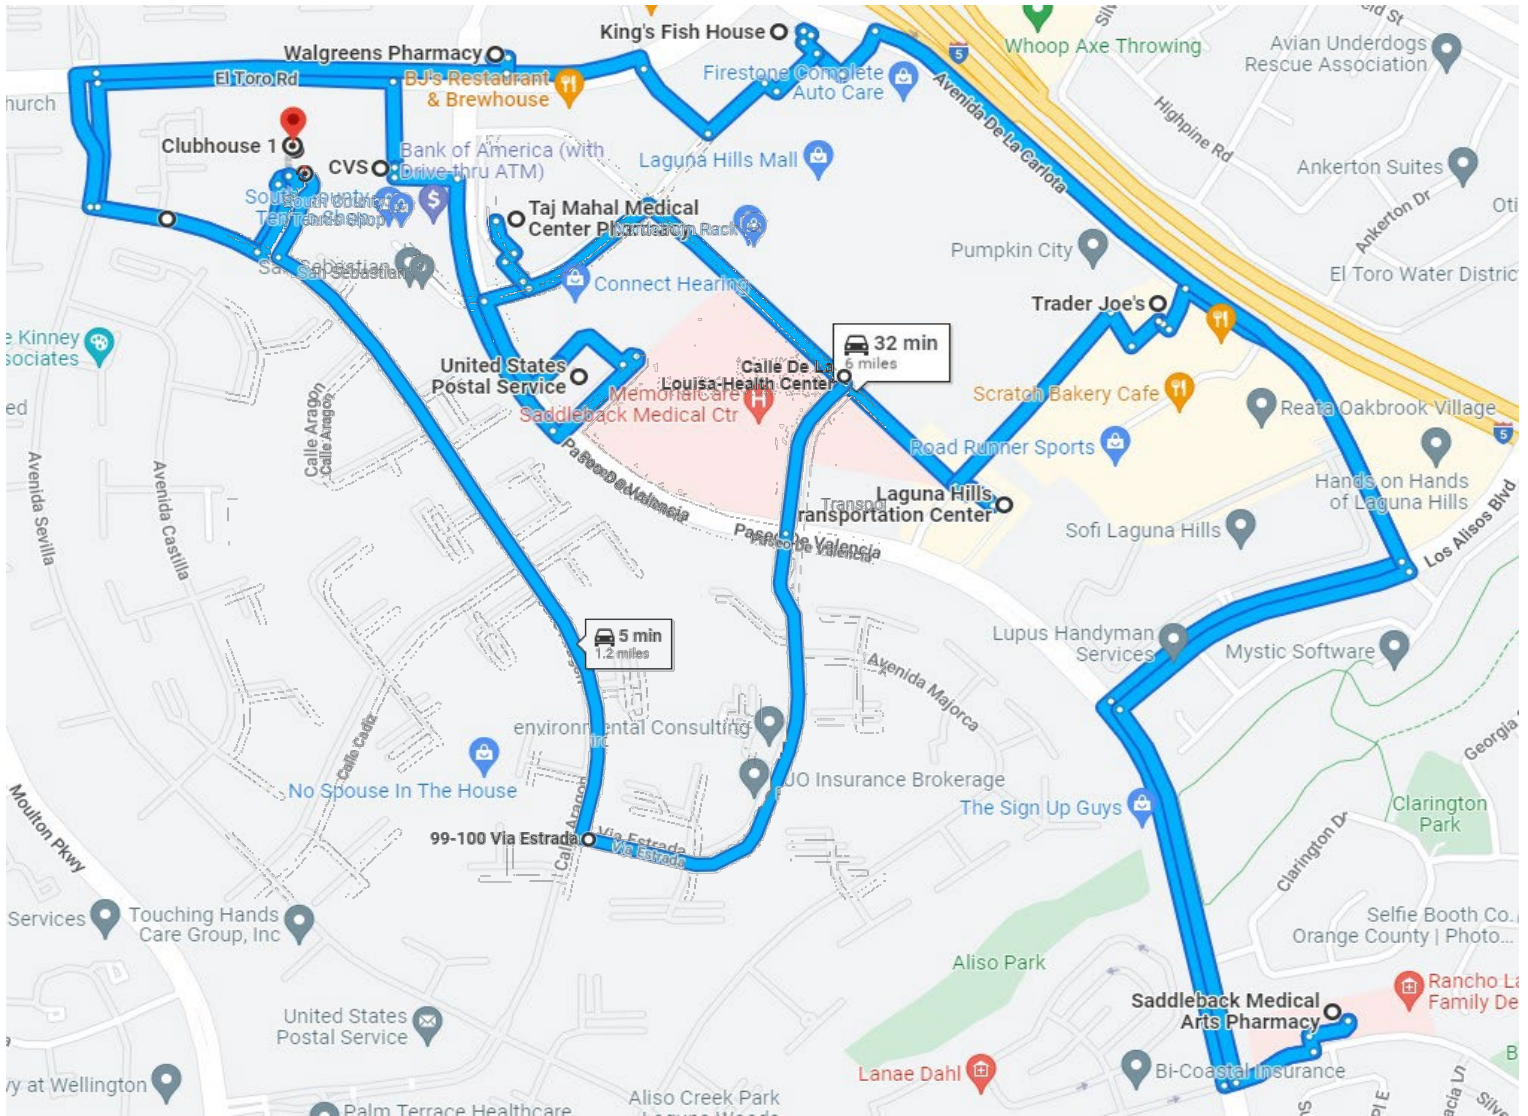

Neighborhood routes will not operate between 12:30 and 1 p.m. to provide bus drivers a lunch break.

Bus Route Hours: 9AM - 5PM Monday through Friday

Transportation: 949-597-4659