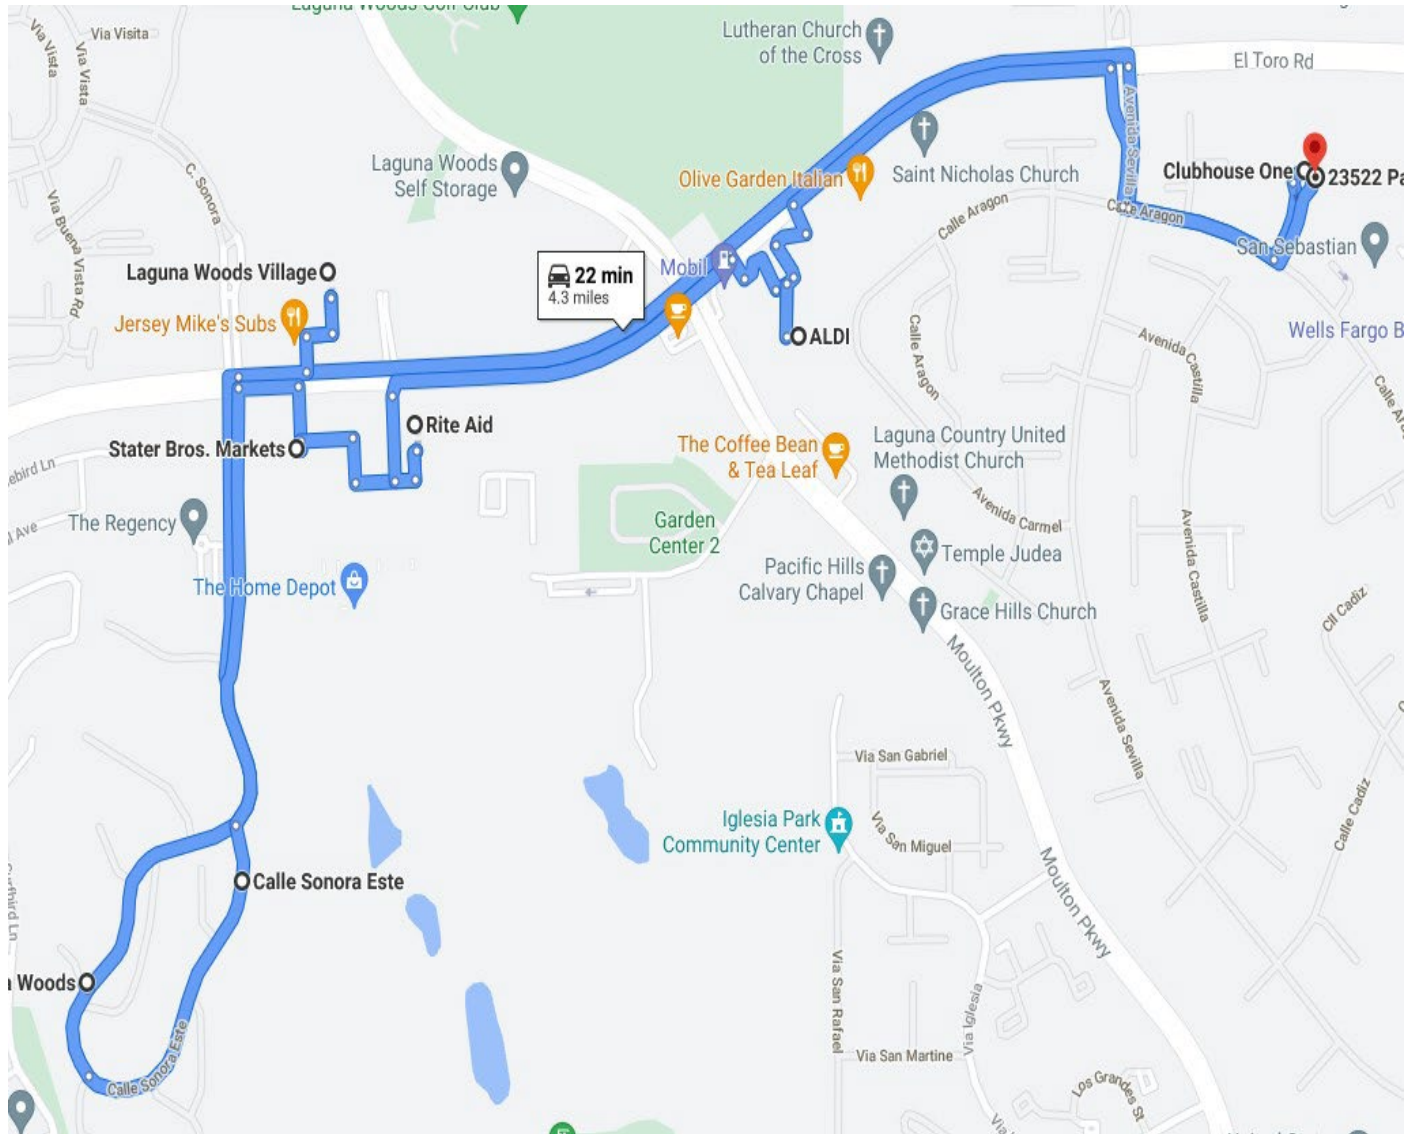

EASY RIDER FIXED BUS ROUTE 1 CONTINUED

DESIGNATED ROUTE		ETA	
Avenida Sosiega		:21	
Towers		:23	
Gate 10		:25	
Gate 11 Avenida Despacio / Avenida del Sol	(R)	:27	
Moulton Plaza			
El Toro / OCTA Bench		:38	
CVS		:40	
Transfer Point to Wellness			
Calle de La Plata		:42	
**Taj Mahal (Drop Off Only)		:43	Pick-ups are permitted at time of the Drop-off.
Calle de La Louisa (Medical Buildings)			
Trader Joe's		:45	
Health Center Dr. enter Gate 2		:46	
Via Estrada (CDS 21 - 24)		:48	
Calle Aragon (CDS 39-30)		:50	
Clubhouse 1 (Transfer Point)			

Laguna Woods Village®

Neighborhood routes will not operate between 12:30 and 1 p.m. to provide bus drivers a lunch break.

Bus Route Hours: 9AM - 5PM Monday through Friday

Transportation: 949-597-4659