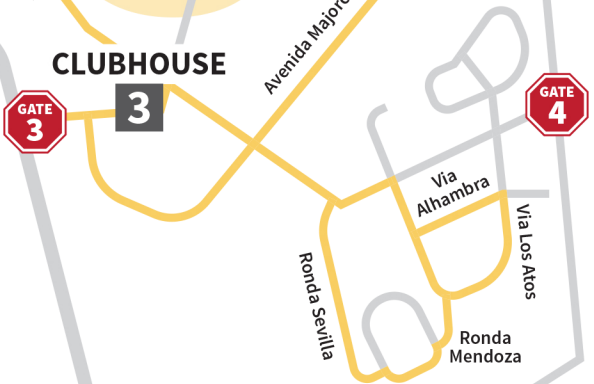

El Toro Road

San Diego Freeway

Ridge Route Dr

CLUBHOUSE

CLUBHOUSE 2 CLUBHOUSE

LAGUNA WOODS VILLAGE COMMUNITY CENTER

CLUBHOUSE

CLUBHOUSE

Moulton Parkway

1

TOWERS

MOULTON PLAZA DMV FLORENCE SYLVESTER SENIOR CENTER

GARDEN CENTER #1

Alta Vista

Emergency Gate