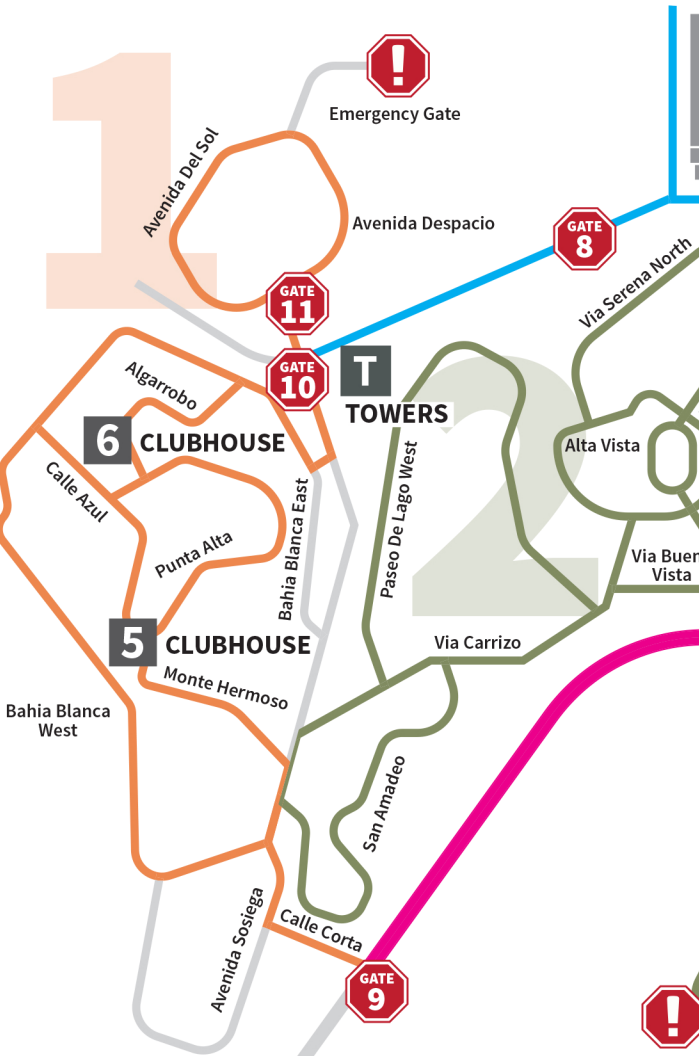

El Toro Road

San Diego Freeway

Ridge Route Dr

CLUBHOUSE

CLUBHOUSE 2 CLUBHOUSE

LAGUNA WOODS VILLAGE COMMUNITY CENTER

CLUBHOUSE

CLUBHOUSE

Moulton Parkway

1

TOWERS

MOULTON PLAZA DMV FLORENCE SYLVESTER SENIOR CENTER

GARDEN CENTER #1

Alta Vista

Emergency Gate