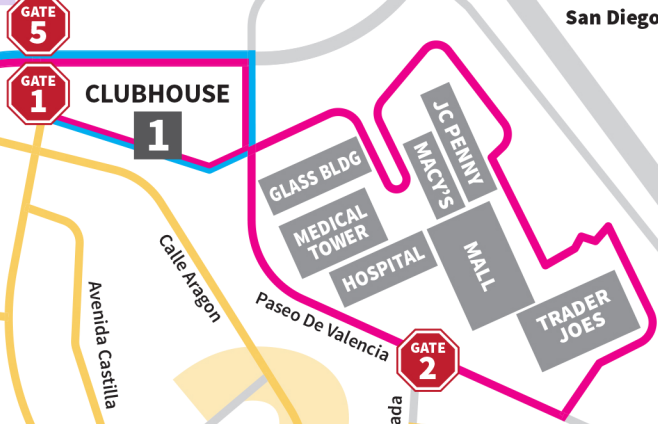

El Toro Road

San Diego Freeway

Ridge Route Dr

CLUBHOUSE

CLUBHOUSE 2 CLUBHOUSE

LAGUNA WOODS VILLAGE COMMUNITY CENTER

CLUBHOUSE

CLUBHOUSE

Moulton Parkway

1

TOWERS

MOULTON PLAZA DMV FLORENCE SYLVESTER SENIOR CENTER

GARDEN CENTER #1

Alta Vista

Emergency Gate