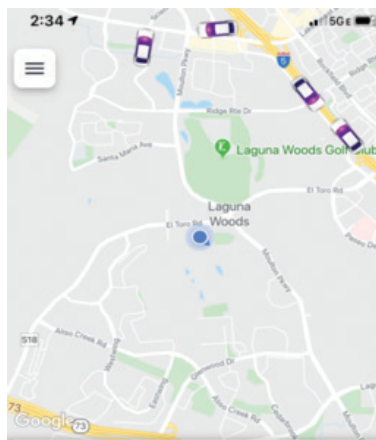

Track your ride with push notifications

Get updates on your driver's location (and more) through push notifications

1. 11 The local map will appear on-screen. Type in your destination to book an immediate ride.