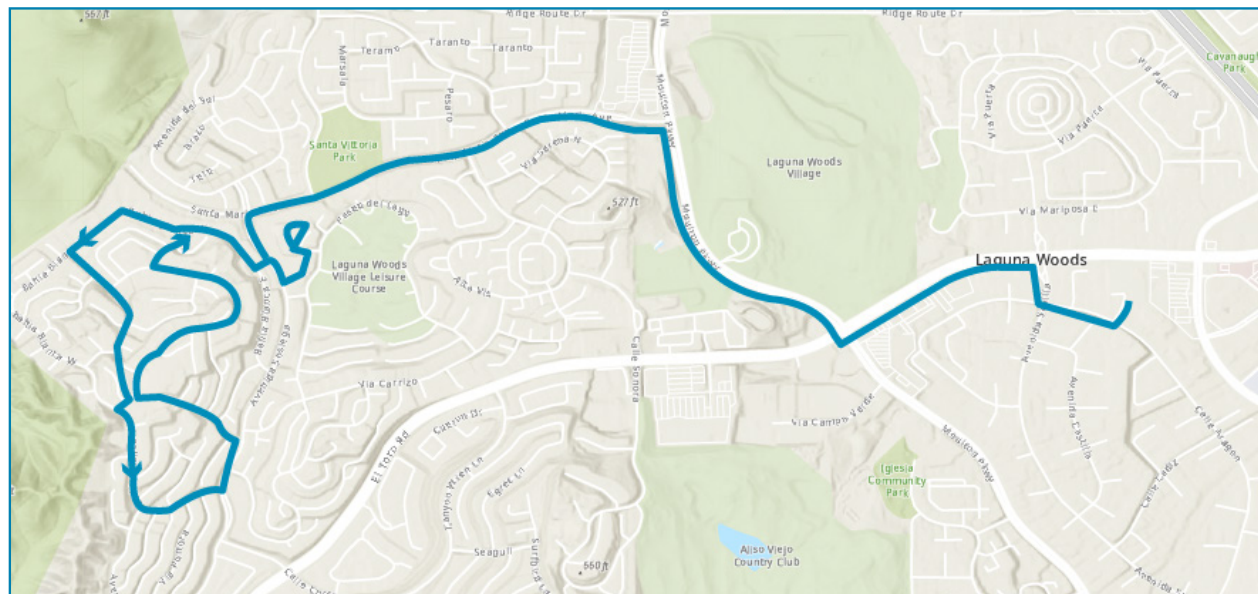

- 5 Your current location determines pickup location.

- 6 Once your pickup and dropoff locations are routed, select the ride. Schedule a future ride by tapping the SCHEDULE icon at the bottom right of the screen.

- 7 After selecting your Lyft ride, wait for a driver to accept. Your driver's arrival time, name, type of car and license plate number will display.

Contact your driver or cancel a ride by tapping on the icons at the bottom of the screen.

# EASY RIDER FIXED BUS ROUTE 1

GATE 10 / CLUBHOUSES 5 AND 6			
Clubhouse 1 (Starting Point)	0:00	Clubhouse 1 (Starting Point)	0:30
Calle Aragon (CDS 29)	0:01	Calle Aragon (CDS 29)	0:31
El Toro Rd Lutheran (R)	0:02	El Toro Rd Lutheran (R)	0:32
Moulton Pkwy (OCTA Bench) (R)	0:05	Moulton Pkwy (OCTA Bench) (R)	0:35
Clubhouse 2-7 (R)	0:05	Clubhouse 2-7 (R)	0:35
Santa Maria	0:06	Santa Maria	0:36
Gate 11 (R)	0:07	Gate 11 (R)	0:37
Gate 10	0:07	Gate 10	0:37
The Towers	0:09	The Towers	0:39
Cabildo	0:11	Cabildo	0:41
Bahia Blanca West (Manor 5318-5346)	0:12	Bahia Blanca West (Manor 5318-5346)	0:42
Bahia Blanca West (CDS 345-357)	0:13	Bahia Blanca West (CDS 345-357)	0:43
Avenida Sosiega	0:17	Avenida Sosiega	0:47
Monte Hermoso (CDS 334 - 340A)	0:18	Monte Hermoso (CDS 334 - 340A)	0:48
Clubhouse 5 (R)	0:19	Clubhouse 5 (R)	0:48
Punta Alta (CDS 341 - 337)	0:21	Punta Alta (CDS 341 - 337)	0:49
Algarrobo (Manor 5368) (R)	0:22	Algarrobo (Manor 5368) (R)	0:51
Algarrobo (CDS 336-335) (R)	0:22	Algarrobo (CDS 336-335) (R)	0:52
Gate 10	0:22	Gate 10	0:52
Clubhouse 2-7 (R)	0:24	Clubhouse 2-7 (R)	0:54
Clubhouse 1 (Transfer Point)	0:29	Clubhouse 1 (Transfer Point)	0:59