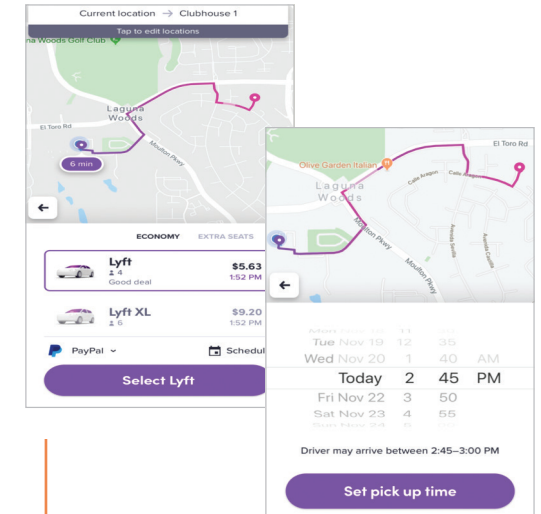

### Track your ride with push notifications

Get updates on your driver's location (and more) through push notifications

- 11 The local map will appear on-screen. Type in your destination to book an immediate ride.

# HOW TO SCHEDULE A BOOST RIDE VIA SMARTPHONE

- 1 Open the Lyft app. Click the top left menu.

- 2 Tap PROMOS.

- 3 Enter the Laguna Woods Village resident promo code: \_\_\_\_\_

- 4 Tap SEARCH DESTINATION. Enter the address.

- 5 Your current location determines pickup location.

- 6 Once your pickup and dropoff locations are routed, select the ride. Schedule a future ride by tapping the SCHEDULE icon at the bottom right of the screen.

- 7 After selecting your Lyft ride, wait for a driver to accept. Your driver's arrival time, name, type of car and license plate number will display.

Contact your driver or cancel a ride by tapping on the icons at the bottom of the screen.