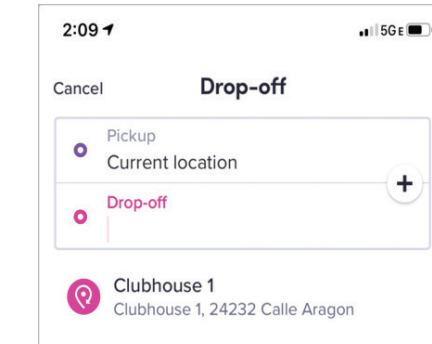

### Track your ride with push notifications

Get updates on your driver's location (and more) through push notifications

- 11 The local map will appear on-screen. Type in your destination to book an immediate ride.

# HOW TO SCHEDULE A BOOST RIDE VIA SMARTPHONE

- 1 Open the Lyft app. Click the top left menu.

- 2 Tap PROMOS.

- 3 Enter the Laguna Woods Village resident promo code: \_\_\_\_\_

- 4 Tap SEARCH DESTINATION. Enter the address.

- 5 Your current location determines pickup location.

- 6 Once your pickup and dropoff locations are routed, select the ride. Schedule a future ride by tapping the SCHEDULE icon at the bottom right of the screen.