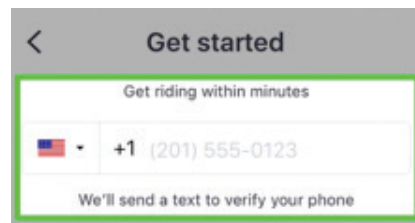

## WHAT IS BOOST?

Laguna Woods Village has partnered with Lyft rideshare service to offer rides to residents within the transportation system parameter range. Here's how to get started!

- 1 Download the Lyft app onto your smartphone from the App Store or Google Play.

- 2 Open the Lyft app on your smartphone.

- 3 Click GET STARTED.

- 4 Click ALLOW LYFT TO ACCESS YOUR LOCATION WHILE USING THE APP.

- 5 Type in your smartphone number. Lyft will text a verification code.

- 6 Type in the verification code. **EXAMPLE:**