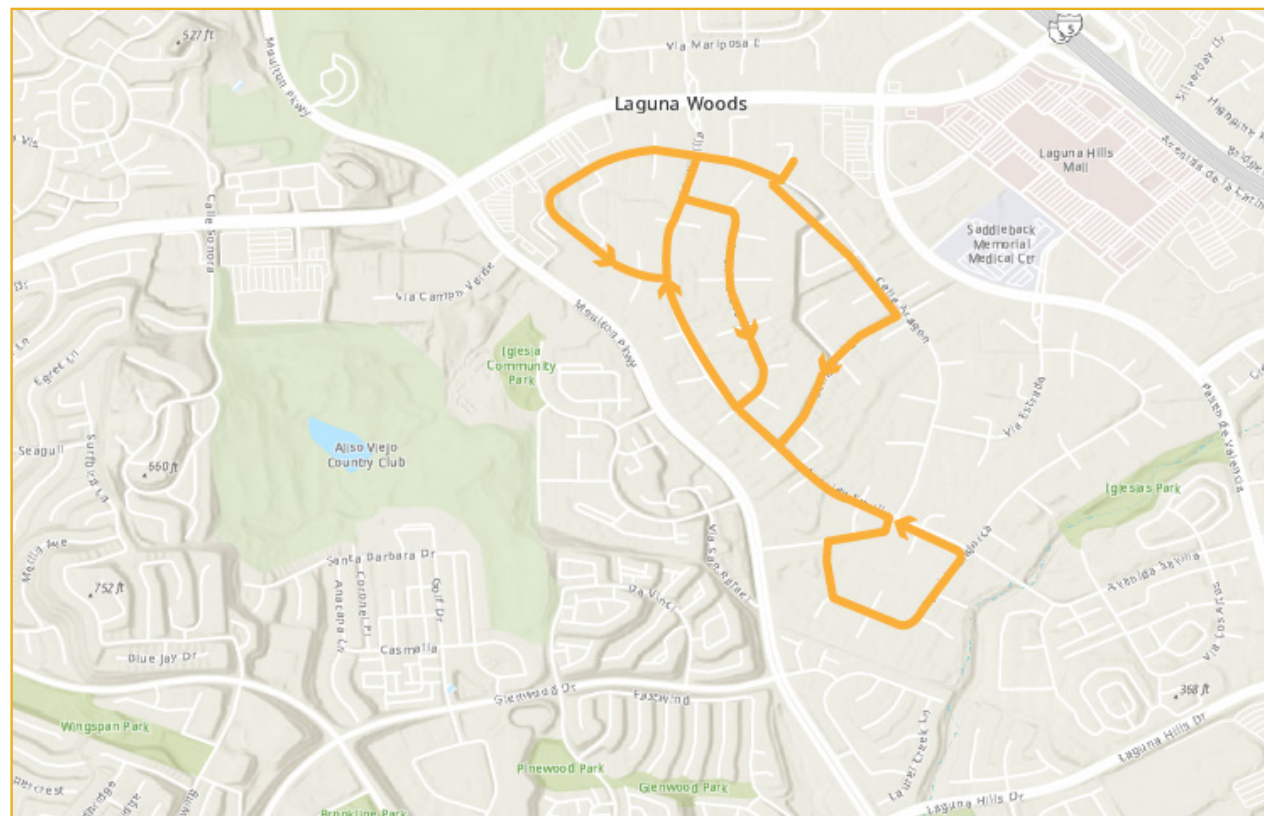

EASY RIDER FIXED BUS ROUTE 5

CLUBHOUSE 3			
Clubhouse 1 (Starting Point)	0:00	Clubhouse 1 (Starting Point)	0:30
Calle Aragon (CDS 29-17)	0:01	Calle Aragon (CDS 29-17)	0:31
CDS 26 (R)	0:05	CDS 26 (R)	0:35
Avenida Carmel (CDS 19-17)	0:07	Avenida Carmel (CDS 19-17)	0:37
Avenida Sevilla (CDS 2-1)	0:09	Avenida Sevilla (CDS 2-1)	0:39
Avenida Castilla (CDS 41-50)	0:10	Avenida Castilla (CDS 41-50)	0:40
Avenida Sevilla (CDS 5- 1)	0:10	Avenida Sevilla (CDS 5- 1)	0:40
Calle Aragon (CDS 29- 35)	0:11	Calle Aragon (CDS 29- 35)	0:41
Calle Cadiz (CDS 16-14)	0:11	Calle Cadiz (CDS 16-14)	0:41
Avenida Sevilla (CDS 6-8)	0:12	Avenida Sevilla (CDS 6-8)	0:42
Clubhouse 3	0:13	Clubhouse 3	0:43
Calle Aragon	0:14	Calle Aragon	0:44
Avenida Majorca (CDS 67-62)	0:15	Avenida Majorca (CDS 67-62)	0:45
Avenida Sevilla (CDS 9 -10)	0:18	Avenida Sevilla (CDS 9 -10)	0:48
Calle Aragon (CDS 40 - 30)	0:19	Calle Aragon (CDS 40 - 30)	0:49
Clubhouse 1 (Transfer Point)	0:20	Clubhouse 1 (Transfer Point)	0:50