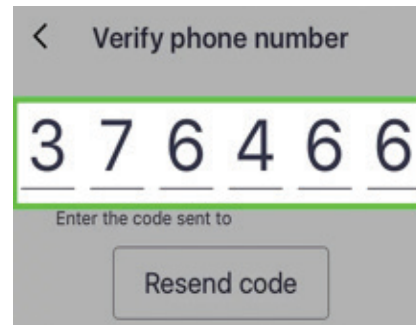

- 2 Open the Lyft app on your smartphone.

- 3 Click GET STARTED.

- 4 Click ALLOW LYFT TO ACCESS YOUR LOCATION WHILE USING THE APP.

- 5 Type in your smartphone number. Lyft will text a verification code.

- 6 Type in the verification code. **EXAMPLE:**

- 7 Type in your name and email.

- 8 Read and review Lyft's Terms of Service and click AGREE.

- 9 Enter a default method of payment. However, residents will not be charged for trips within the Village parameters (must enter code when scheduling a trip).