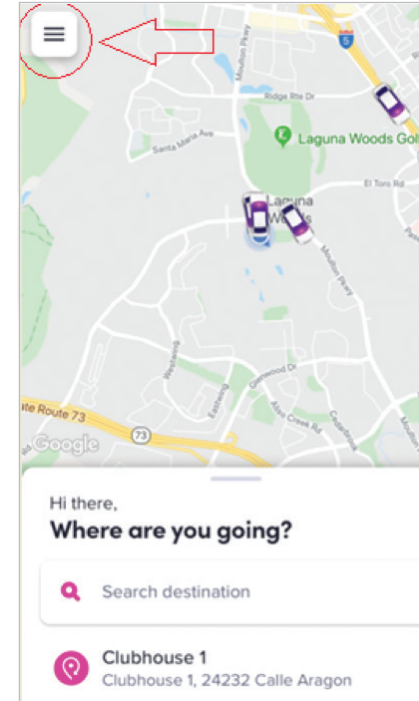

### Track your ride with push notifications

Get updates on your driver's location (and more) through push notifications

- 11 The local map will appear on-screen. Type in your destination to book an immediate ride.

# HOW TO SCHEDULE A BOOST RIDE VIA SMARTPHONE

- 1 Open the Lyft app. Click the top left menu.

- 2 Tap PROMOS.

- 3 Enter the Laguna Woods Village resident promo code: \_\_\_\_\_

- 4 Tap SEARCH DESTINATION. Enter the address.

- 5 Your current location determines pickup location.

- 6 Once your pickup and dropoff locations are routed, select the ride. Schedule a future ride by tapping the SCHEDULE icon at the bottom right of the screen.