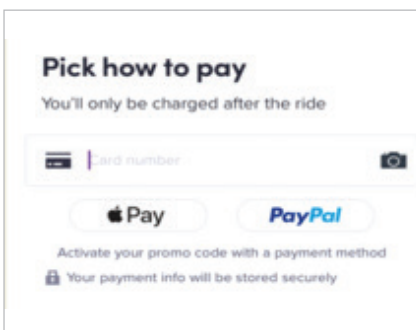

## WHAT IS BOOST?

Laguna Woods Village has partnered with Lyft rideshare service to offer rides to residents within the transportation system parameter range. Here's how to get started!

- 1 Download the Lyft app onto your smartphone from the App Store or Google Play.

- 2 Open the Lyft app on your smartphone.

- 3 Click GET STARTED.

- 4 Click ALLOW LYFT TO ACCESS YOUR LOCATION WHILE USING THE APP.

- 5 Type in your smartphone number. Lyft will text a verification code.

- 6 Type in the verification code. **EXAMPLE:**

- 7 Type in your name and email.

- 8 Read and review Lyft's Terms of Service and click AGREE.

- 9 Enter a default method of payment. However, residents will not be charged for trips within the Village parameters (must enter code when scheduling a trip).