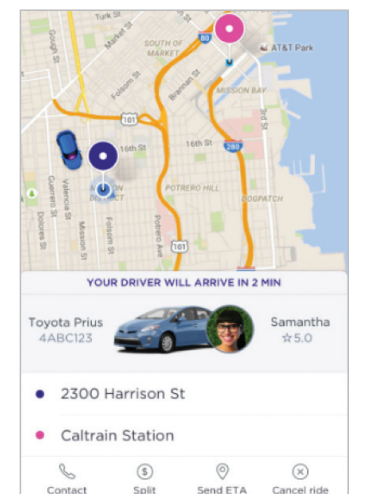

### Track your ride with push notifications

Get updates on your driver's location (and more) through push notifications

- 11 The local map will appear on-screen. Type in your destination to book an immediate ride.

# HOW TO SCHEDULE A BOOST RIDE VIA SMARTPHONE

- 1 Open the Lyft app. Click the top left menu.

- 2 Tap PROMOS.

- 3 Enter the Laguna Woods Village resident promo code: \_\_\_\_\_

- 4 Tap SEARCH DESTINATION. Enter the address.

- 5 Your current location determines pickup location.

- 6 Once your pickup and dropoff locations are routed, select the ride. Schedule a future ride by tapping the SCHEDULE icon at the bottom right of the screen.

- 7 After selecting your Lyft ride, wait for a driver to accept. Your driver's arrival time, name, type of car and license plate number will display.

Contact your driver or cancel a ride by tapping on the icons at the bottom of the screen.