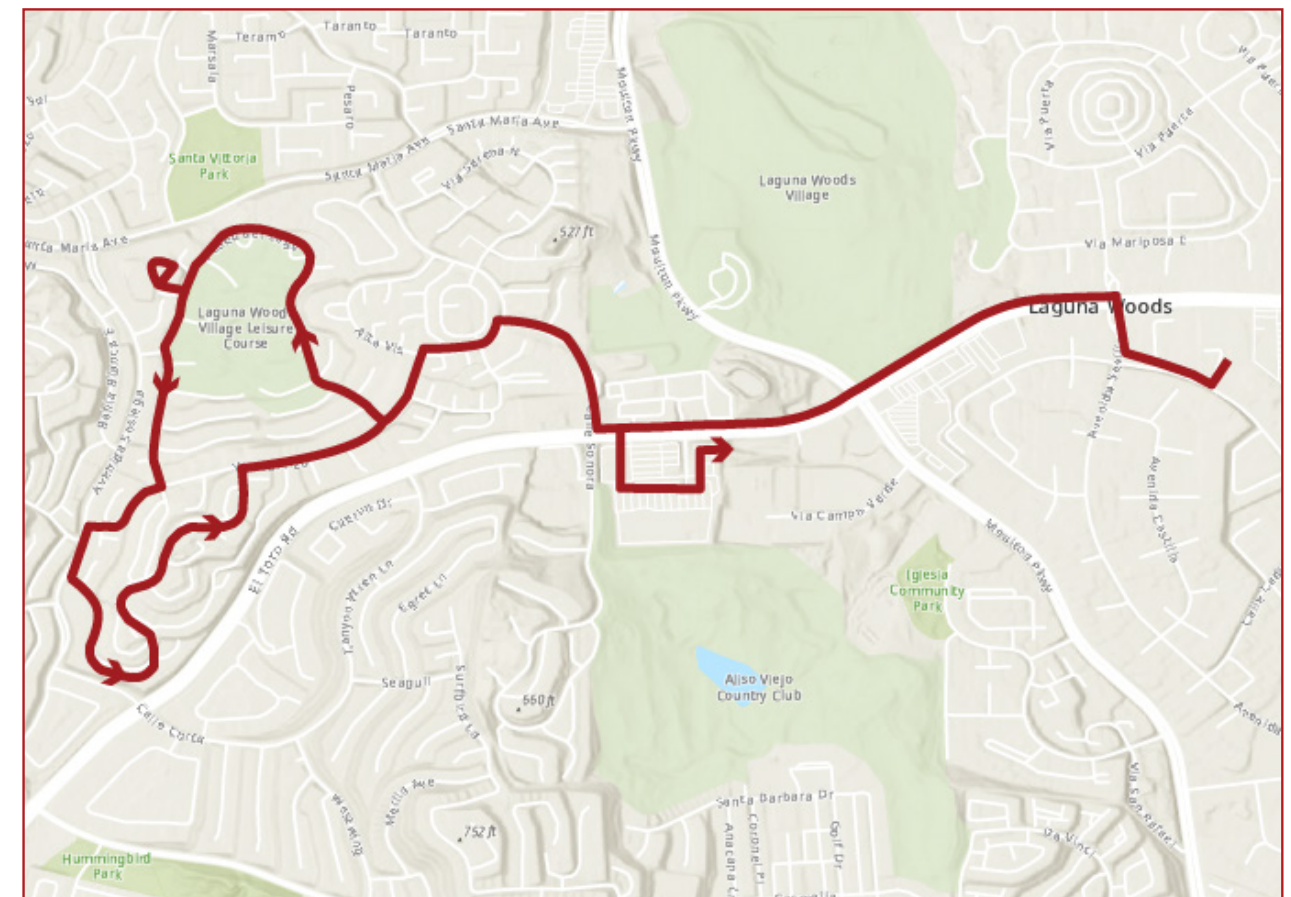

EASY RIDER FIXED BUS ROUTE 2

GATES 7/TOWERS TO STATER BROS.			
Clubhouse 1 (Starting Point)	0:00	Depart Clubhouse 1	0:30
Gate 7 Calle Sonora	0:05	Gate 7 Calle Sonora	0:35
Via Buena Vista (CDS 318-321) (R)	0:06	Via Buena Vista (CDS 318-321) (R)	0:36
Paseo del Lago E. (CDS 377-367)	0:07	Paseo del Lago E. (CDS 377-367)	0:37
The Towers	0:10	The Towers	0:40
Paseo del Lago W. (CDS 365-359)	0:11	Paseo del Lago W. (CDS 365-359)	0:41
San Amadeo (Manor 3312 - 3238)	0:12	San Amadeo (Manor 3312 - 3238)	0:42
Via Carrizo (CDS 324-322)	0:14	Via Carrizo (CDS 324-322)	0:44
Alta Vista	0:16	Alta Vista	0:46
Gate 7 Calle Sonora	0:18	Gate 7 Calle Sonora	0:48
Stater Bros.	0:21	Stater Bros.	0:51
El Toro Rd	0:23	El Toro Rd	0:53
Calle Aragon	0:24	Calle Aragon	0:54
Clubhouse 1 (Transfer Point)	0:27	Clubhouse 1 (Transfer Point)	0:57