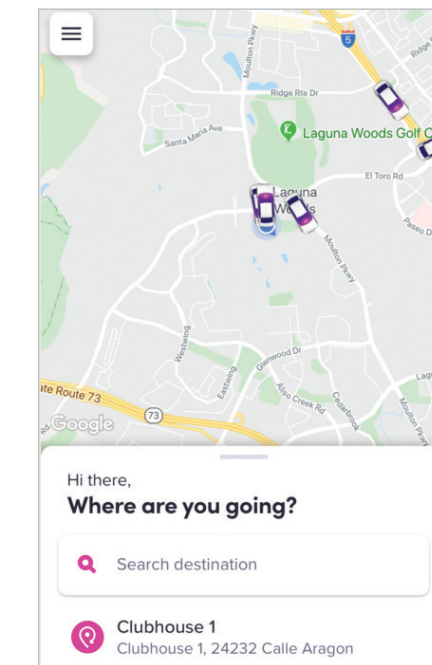

### Track your ride with push notifications

Get updates on your driver's location (and more) through push notifications

- 11 The local map will appear on-screen. Type in your destination to book an immediate ride.

# HOW TO SCHEDULE A BOOST RIDE VIA SMARTPHONE

- 1 Open the Lyft app. Click the top left menu.

- 2 Tap PROMOS.

- 3 Enter the Laguna Woods Village resident promo code: \_\_\_\_\_

- 4 Tap SEARCH DESTINATION. Enter the address.

- 5 Your current location determines pickup location.

- 6 Once your pickup and dropoff locations are routed, select the ride. Schedule a future ride by tapping the SCHEDULE icon at the bottom right of the screen.

# EASY RIDER FIXED ROUTE C2

BIG LOTS, ADMIN BLDG., STATER BROS., ALDI, CVS, RUBY'S, MALL, TRADER JOE'S			
Clubhouse 1 (Starting Point)	0:30	Clubhouse 1 Departure	0:00
Avenida Sevilla	0:31	Avenida Sevilla	0:01
El Toro Road Lutheran	0:32	CVS Drugstore	0:03
Moulton Pkwy	0:33	Calle de la Plata	0:05
Braille Institute (R)	0:34	Ruby's/Mall (R)	0:07
Santa Maria	0:36	Trader Joe's	0:12
Moulton Plaza	0:38	Oakbrook Village	0:13
Big Lots	0:40	Marshall's	0:14
Santa Maria	0:40	Caballeros	0:15
Town Center	0:45	OCTA Transit Center	0:17
Community Center (Admin Bldg)	0:46	Paseo de Valencia	0:19
Stater Bros.	0:50	El Toro Rd	0:20
Willow Tree Center (Aldi)	0:56	Clubhouse 1 (Transfer Point)	0:30
Clubhouse 1 (Transfer Point)	0:00		