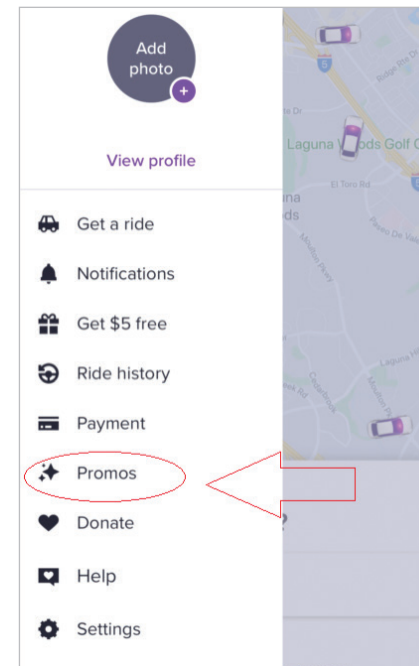

- 10 Click OK to allow Lyft to send you notifications of your ride.

### Track your ride with push notifications

Get updates on your driver's location (and more) through push notifications

- 11 The local map will appear on-screen. Type in your destination to book an immediate ride.

# HOW TO SCHEDULE A BOOST RIDE VIA SMARTPHONE

- 1 Open the Lyft app. Click the top left menu.

- 2 Tap PROMOS.

- 3 Enter the Laguna Woods Village resident promo code: \_\_\_\_\_

- 4 Tap SEARCH DESTINATION. Enter the address.

- 5 Your current location determines pickup location.

- 6 Once your pickup and dropoff locations are routed, select the ride. Schedule a future ride by tapping the SCHEDULE icon at the bottom right of the screen.