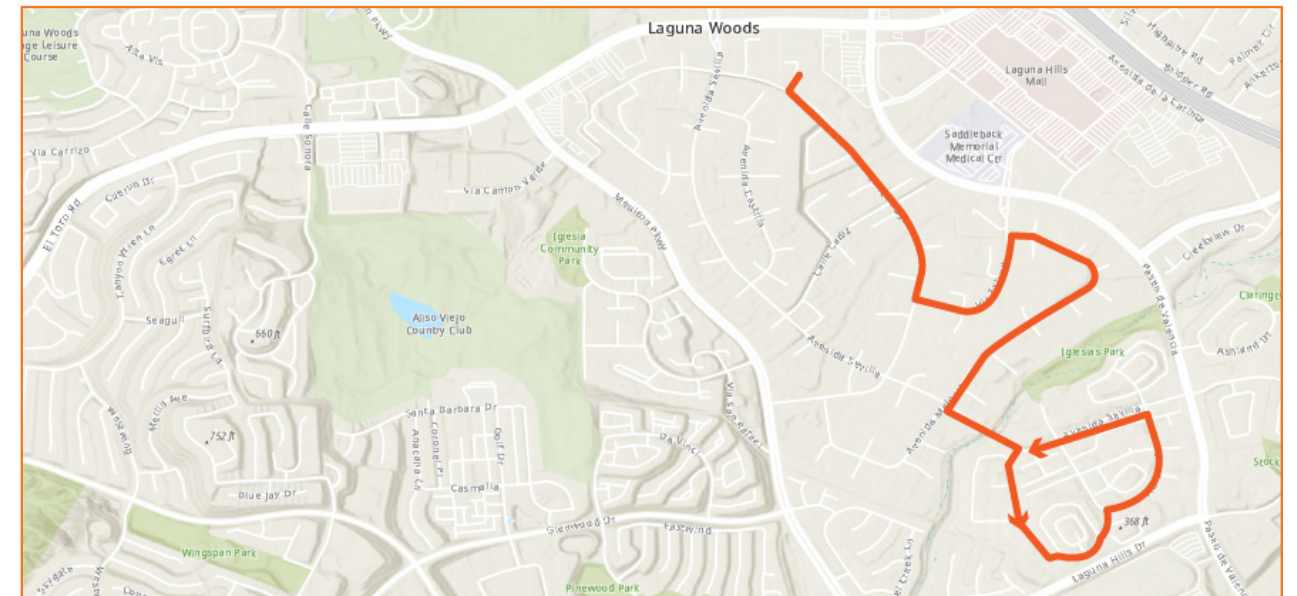

EASY RIDER FIXED BUS ROUTE 6

GATES 1, 2, 3, 4			
Clubhouse 1 (Starting Point)	0:00	Clubhouse 1 (Starting Point)	0:30
Calle Aragon (CDS 30 - 39)	0:01	Calle Aragon (CDS 30 - 39)	0:31
Via Estrada (CDS 24 - 21)	0:03	Via Estrada (CDS 24 - 21)	0:33
Avenida Majorca (CDS 52-61)	0:05	Avenida Majorca (CDS 52-61)	0:35
Avenida Sevilla	0:06	Avenida Sevilla	0:36
Ronda Sevilla	0:06	Ronda Sevilla	0:36
CDS 70 (R)	0:06	CDS 70 (R)	0:36
CDS 73	0:07	CDS 73	0:37
CDS 83	0:07	CDS 83	0:37
CDS 85-84 (R)	0:08	CDS 85-84 (R)	0:38
Ronda Mendoza	0:08	Ronda Mendoza	0:38
CDS 82 (R)	0:09	CDS 82 (R)	0:39
Via Los Altos (CDS 93-91)	0:09	Via Los Altos (CDS 93-91)	0:39
CDS 13 (R)	0:10	CDS 13 (R)	0:40
Via Alhambra (CDS 94-95)	0:10	Via Alhambra (CDS 94-95)	0:40
Via Mendoza (CDS 81)	0:14	Via Mendoza (CDS 81)	0:44
Avenida Sevilla (CDS 12-11)	0:15	Avenida Sevilla (CDS 12-11)	0:45
Avenida Majorca (CDS 61-52)	0:16	Avenida Majorca (CDS 61-52)	0:46
Via Estrada (CDS 21 - 24)	0:19	Via Estrada (CDS 21 - 24)	0:49
Calle Aragon (CDS 39 - 30)	0:20	Calle Aragon (CDS 39 - 30)	0:50
Clubhouse 1 (Transfer Point)	0:22	Clubhouse 1 (Transfer Point)	0:52