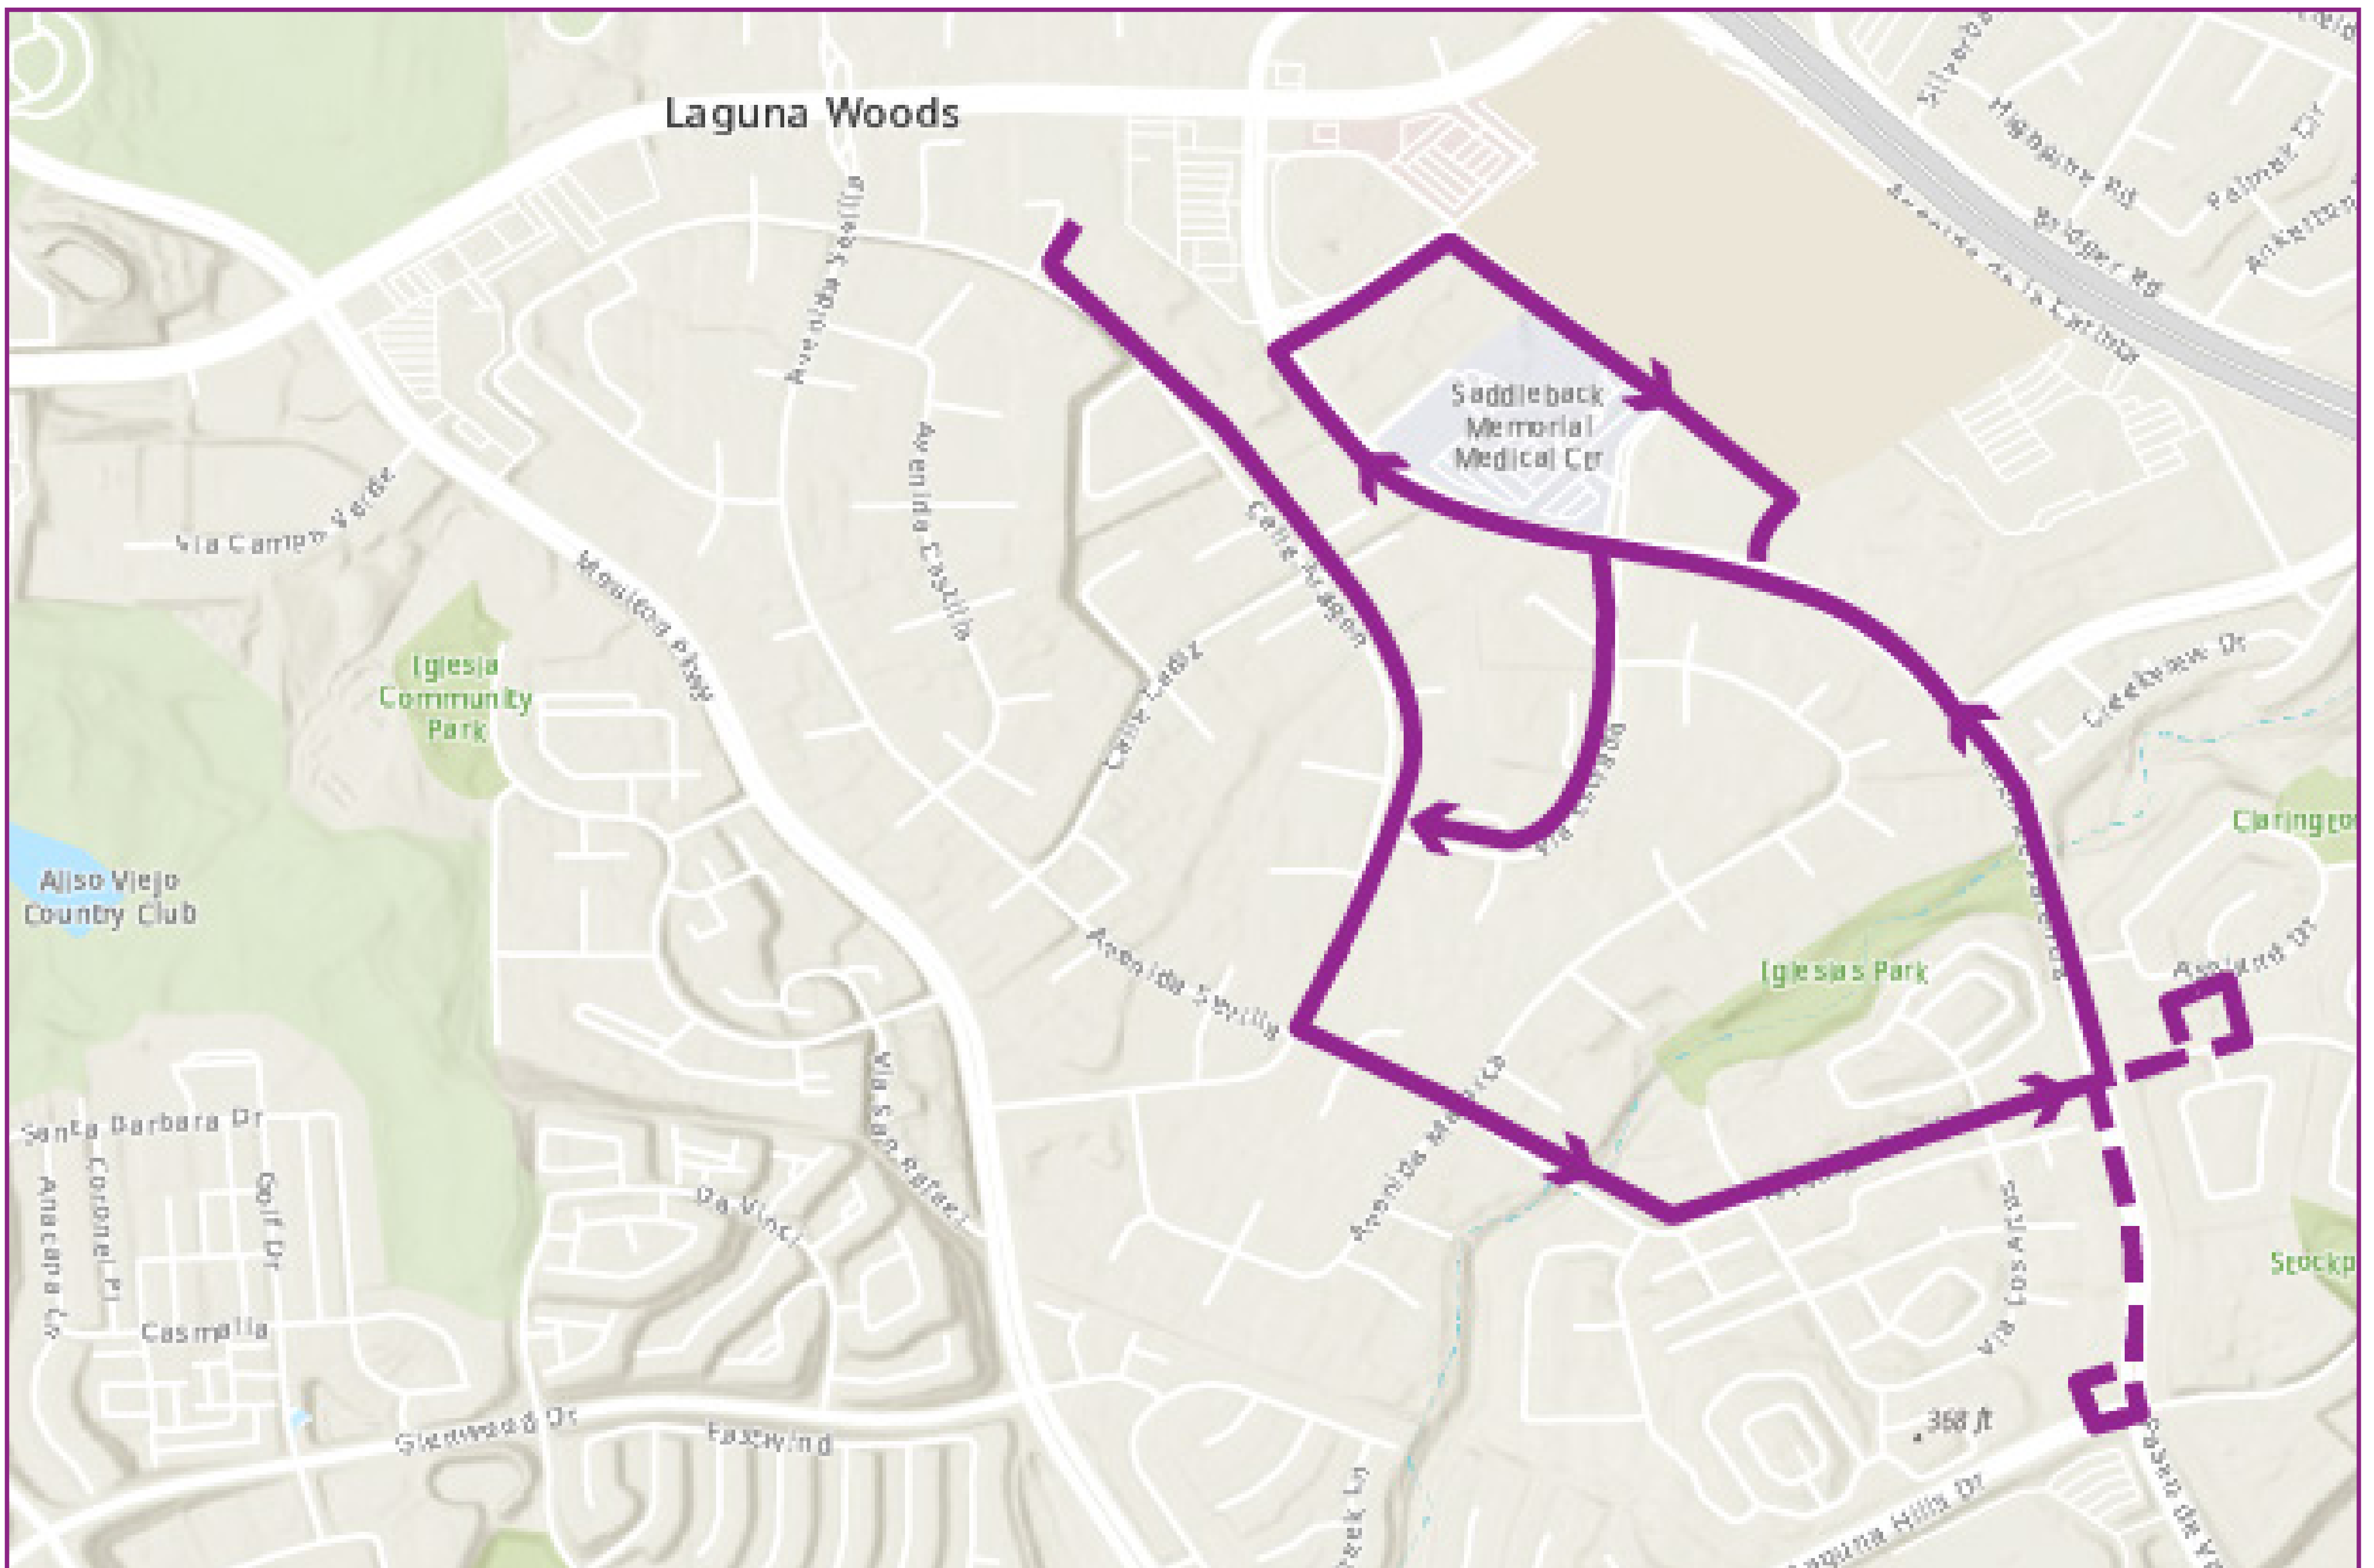

Laguna Woods Village®

EASY RIDER FIXED WELLNESS ROUTE 7

MEDICAL AND HEALTH CENTERS

Clubhouse 1 (Starting Point)	0:00	Clubhouse 1 (Starting Point)	0:30
Calle Aragon (CDS 29)	0:01	Calle Aragon (CDS 29)	0:31
Avenida Sevilla (CDS 1 - 13)	0:05	Avenida Sevilla (CDS 1 - 13)	0:35
Gate 4	0:07	Gate 4	0:37
Dental Plaza (R)	0:09	Dental Plaza (R)	0:39
Medical Arts Center (R)	0:09	Medical Arts Center (R)	0:39
Paseo de Valencia	0:10	Paseo de Valencia	0:40
Calle de La Plata	0:14	Calle de La Plata	0:44
Taj Mahal (R)	0:15	Taj Mahal (R)	0:45
Calle de la Louisa	0:17	Calle de la Louisa	0:47
Health Center Dr	0:21	Health Center Dr	0:51
Gate 2	0:23	Gate 2	0:53
Via Estrada (CDS 21 - 24)	0:23	Via Estrada (CDS 21 - 24)	0:53
Calle Aragon (CDS 39 - 30)	0:24	Calle Aragon (CDS 39 - 30)	0:54
Clubhouse 1 (Transfer Point)	0:26	Clubhouse 1 (Transfer Point)	0:56

Laguna Woods Village®

EASY RIDER FIXED EAST COMMERCIAL ROUTE 8

CVS, RUBY'S, MALL, TRADER JOE'S, BIG LOTS, ADMIN BLDG., STATER BROS., ALDI				
Clubhouse 1 (Starting Point)	0:30		Clubhouse 1 Departure	0:00
Avenida Sevilla	0:31		Avenida Sevilla	0:01
CVS Drugstore	0:33		El Toro Rd Lutheran	0:02
Calle de la Plata	0:35		Moulton Pkwy	0:03
Ruby's/"Mall" (R)	0:37		Braille Institute (R)	0:04
Trader Joe's	0:42		Santa Maria	0:06
Oakbrook Village	0:43		Moulton Plaza	0:08
Marshall's	0:44		Big Lots	0:10
Caballeros	0:45		Santa Maria	0:10
OCTA Transit Center	0:47		Town Center	0:15
Paseo de Valencia	0:49		Community Center (Admin Bldg)	0:16
El Toro Rd	0:50		Stater Bros.	0:20
Clubhouse 1 (Transfer Point)	0:52		Willow Tree Center (Aldi)	0:26
			Clubhouse 1 (Transfer Point)	0:30